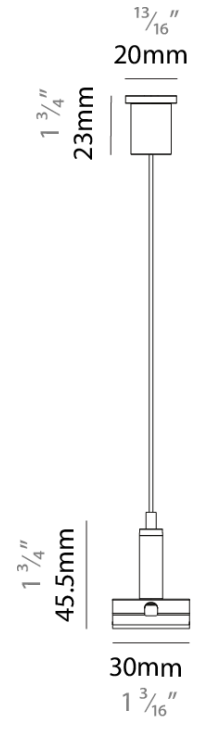

FORTIES

A380828-

base number   Finishes
(Diamond)

PROJECT
TYPE
SPECIFIER
QUANTITY
DATE

DESCRIPTION
Forties, Suspension Cable 2,000mm/78 3/4" or 6,000mm/236 1/4" with Mounting Clip

1. To build a product code in our configurator select the specify button on the base model # product page
2. To build a manual product code on this datasheet choose from the options listed below in blue font and add the suffix to the base model #

GENERAL
Series: Forties
Partner: Prolicht
Division: Architectural

PHYSICAL
Length (mm): 2000 / 6000
Length (in): 78 3/4
Fixture Finish: SSR / BKV / CWI / CRY / HAB / UFT / ITA / RUA / FTG / MYG / LOD / PUS / FRO / FUP / KIA / POP / BLS / SPG / MEY / GOH / CHC / COM / ABZ / JAG / OBR / MOS / ROR

RATINGS AND CERTIFICATIONS
Certified By: CSA Certified to UL and CSA Standards
IP rating: IP20