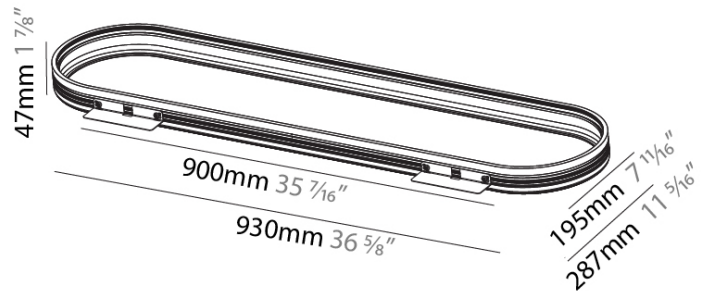

SMOOTHY RECESSED

A38107-

base number Ceiling Thickness

PROJECT	_____
TYPE	_____
SPECIFIER	_____
QUANTITY	_____
DATE	_____

DESCRIPTION

Smoothline Trimless - Recessing Frame - 900mm Recessing Frame

- To build a product code in our configurator select the specify button on the base model # product page
- To build a manual product code on this datasheet choose from the options listed below in blue font and add the suffix to the base model #

GENERAL

Series: Smoothy
 Partner: Prolicht
 Division: Architectural
 Installation: Recessed
 Product Type: Ceiling Recessed
 Mounting Location: Ceiling

PHYSICAL

Shape: Oval
 Length (mm): 900
 Length (in): 35 7/16
 Width (mm): 195
 Width (in): 7 11/16
 Depth (mm): 47
 Depth (in): 1 7/8
 Ceiling Thickness (mm): 10 / 12.5 / 15 / 25 / 30
 Ceiling Thickness (in): 3/8 or 1/2 or 9/16 or 1 or 1 3/16
 Min. Recessing Depth (mm): 180
 Min. Recessing Depth (in): 7 1/16
 Fixture Material: Aluminum
 Cut-out Measurements: 935mm / 36 15/16" x 230mm / 9 1/16"

ELECTRICAL

Driver Included: No

RATINGS AND CERTIFICATIONS

Certified By: Certified for North American Standards
 IP rating: IP20

180mm 7 1/8"	935mm x 230mm 36 15/16" x 9 1/16"	10 12 1/2 15 25 30mm 3/8" 1/2" 9/16" 1" 1 3/16"