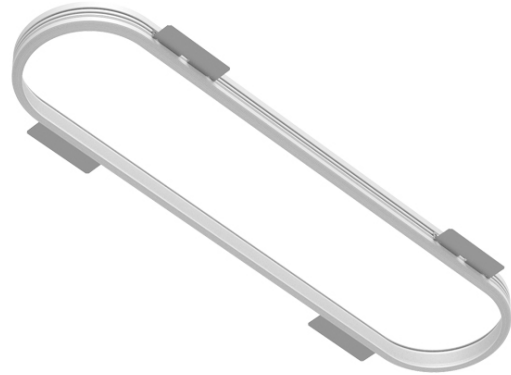

SMOOTHY RECESSED

A38107-

base number Ceiling Thickness

PROJECT	_____
TYPE	_____
SPECIFIER	_____
QUANTITY	_____
DATE	_____

DESCRIPTION

Smoothline Trimless - Recessing Frame - 900mm Recessing Frame

1. To build a product code in our configurator select the specify button on the base model # product page
2. To build a manual product code on this datasheet choose from the options listed below in blue font and add the suffix to the base model #

GENERAL

Series: Smoothy
Partner: Prolicht
Division: Architectural
Installation: Recessed
Product Type: Ceiling Recessed
Mounting Location: Ceiling

PHYSICAL

Shape: Oval
Length (mm): 900
Length (in): 35 7/16
Width (mm): 195
Width (in): 7 11/16
Depth (mm): 47
Depth (in): 1 7/8
Ceiling Thickness (mm): 10 / 12.5 / 15 / 25 / 30
Ceiling Thickness (in): 3/8 or 1/2 or 9/16 or 1 or 1 3/16
Min. Recessing Depth (mm): 180
Min. Recessing Depth (in): 7 1/16
Fixture Material: Aluminum
Cut-out Measurements: 935mm / 36 15/16" x 230mm / 9 1/16"

ELECTRICAL

Driver Included: No

RATINGS AND CERTIFICATIONS

Certified By: Certified for North American Standards
IP rating: IP20

180mm 7 1/8"	935mm x 230mm 36 15/16" x 9 1/16"	10 | 12 1/2 | 15 | 25 | 30mm 3/8" | 1/2" | 9/16" | 1" | 1 3/16"