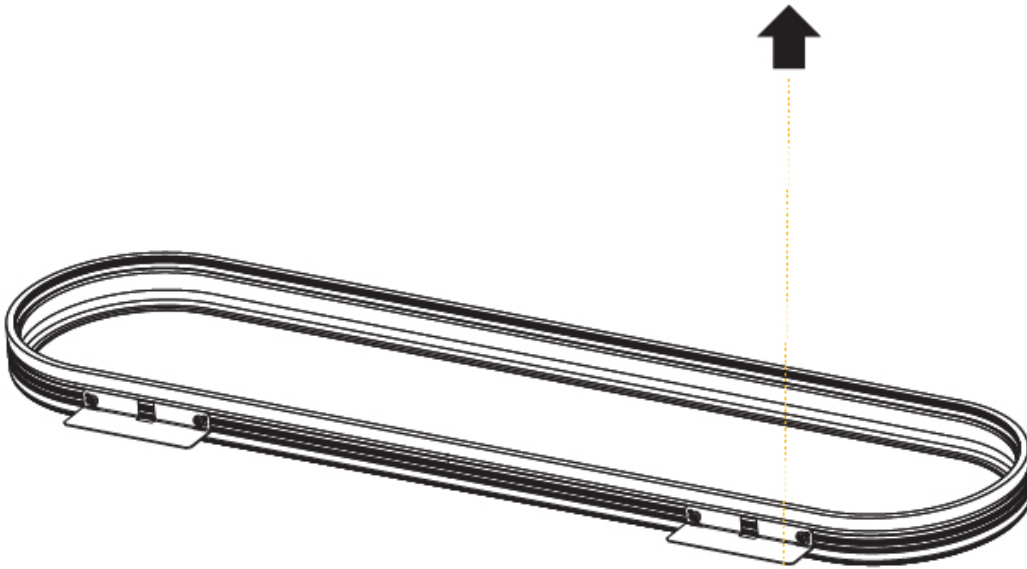

GENERAL

Series: Smoothy
 Partner: Prolicht
 Division: Architectural
 Installation: Recessed
 Product Type: Ceiling Recessed
 Mounting Location: Ceiling

PHYSICAL

Shape: Oval
 Length (mm): 900
 Length (in): 35 7/16
 Width (mm): 195
 Width (in): 7 11/16
 Depth (mm): 47
 Depth (in): 1 7/8
 Ceiling Thickness (mm): 10 / 12.5 / 15 / 25 / 30
 Ceiling Thickness (in): 3/8 or 1/2 or 9/16 or 1 or 1 3/16
 Min. Recessing Depth (mm): 180
 Min. Recessing Depth (in): 7 1/16
 Fixture Material: Aluminum
 Cut-out Measurements: 935mm / 36 15/16" x 230mm / 9 1/16"

SMOOTHY RECESSED

A38107-

PROJECT

TYPE

SPECIFIER

QUANTITY

DATE

A