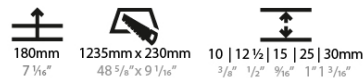

SMOOTHY RECESSED

A38109-

base number Ceiling Thickness

PROJECT
TYPE
SPECIFIER
QUANTITY
DATE

DESCRIPTION

Smoothline Trimless - Recessing Frame - 1200mm

1. To build a product code in our configurator select the specify button on the base model # product page
2. To build a manual product code on this datasheet choose from the options listed below in blue font and add the suffix to the base model #

GENERAL

Series: Smoothy
Brand: Prolicht
Division: Architectural
Mounting Type: Recessed
Mounting Location: Ceiling

PHYSICAL

Shape: Oval
Length (mm): 1200
Length (in): 47 1/4
Width (mm): 195
Width (in): 7 11/16
Depth (mm): 47
Depth (in): 1 7/8
Ceiling Thickness (mm): 10 / 12.5 / 15 / 25 / 30
Ceiling Thickness (in): 3/8 or 1/2 or 9/16 or 1 or 1 3/16
Min. Recessing Depth (mm): 180
Min. Recessing Depth (in): 7 1/16
Fixture Material: Aluminum
Cut-out Measurements: 1235mm / 48 5/8" x 230mm / 9 1/16"

ELECTRICAL

Driver Included: No

RATINGS AND CERTIFICATIONS

Certified By: Certified for North American Standards
IP rating: IP20