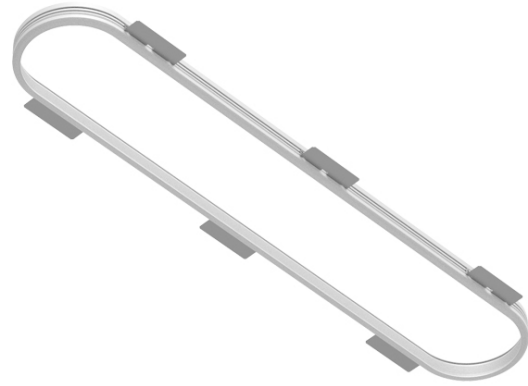

SMOOTHY RECESSED

A38109-

base number Ceiling Thickness

PROJECT
TYPE
SPECIFIER
QUANTITY
DATE

DESCRIPTION

Smoothline Trimless - Recessing Frame - 1200mm

1. To build a product code in our configurator select the specify button on the base model # product page
2. To build a manual product code on this datasheet choose from the options listed below in blue font and add the suffix to the base model #

GENERAL

Series: Smoothy
Brand: Prolicht
Division: Architectural
Mounting Type: Recessed
Mounting Location: Ceiling

PHYSICAL

Shape: Oval
Length (mm): 1200
Length (in): 47 1/4
Width (mm): 195
Width (in): 7 11/16
Depth (mm): 47
Depth (in): 1 7/8
Ceiling Thickness (mm): 10 / 12.5 / 15 / 25 / 30
Ceiling Thickness (in): 3/8 or 1/2 or 9/16 or 1 or 1 3/16
Min. Recessing Depth (mm): 180
Min. Recessing Depth (in): 7 1/16
Fixture Material: Aluminum
Cut-out Measurements: 1235mm / 48 5/8" x 230mm / 9 1/16"

ELECTRICAL

Driver Included: No

RATINGS AND CERTIFICATIONS

Certified By: Certified for North American Standards
IP rating: IP20