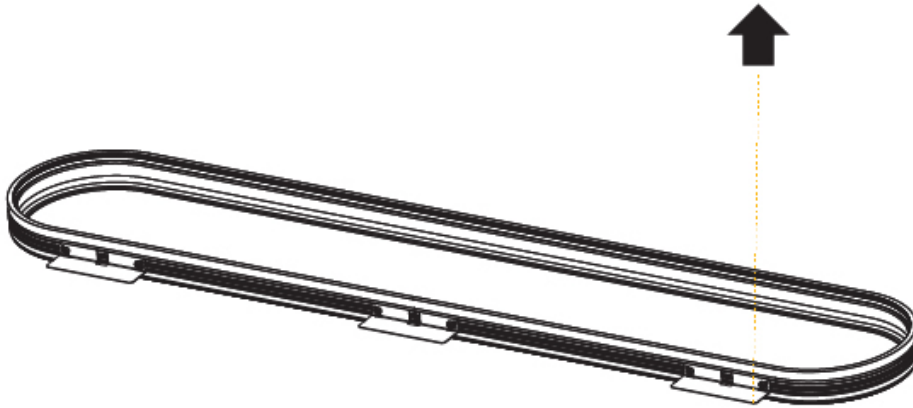

SMOOTHY RECESSED

A38109-

PROJECT

TYPE

SPECIFIER

QUANTITY

DATE