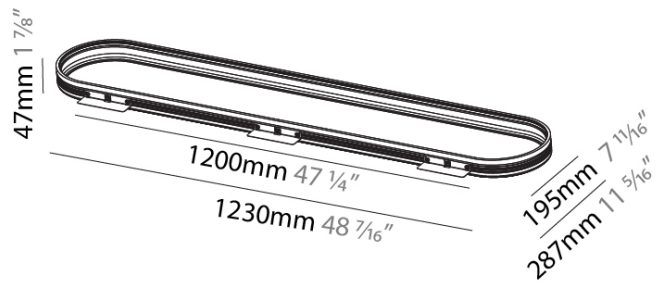

SMOOTHY RECESSED

A38109-

base number Ceiling Thickness

PROJECT
TYPE
SPECIFIER
QUANTITY
DATE

DESCRIPTION

Smoothline Trimless - Recessing Frame - 1200mm

1. To build a product code in our configurator select the specify button on the base model # product page
2. To build a manual product code on this datasheet choose from the options listed below in blue font and add the suffix to the base model #

GENERAL

Series: Smoothy
Brand: Prolicht
Division: Architectural
Mounting Type: Recessed
Mounting Location: Ceiling

PHYSICAL

Shape: Oval
Length (mm): 1200
Length (in): 47 1/4
Width (mm): 195
Width (in): 7 11/16
Depth (mm): 47
Depth (in): 1 7/8
Ceiling Thickness (mm): 10 / 12.5 / 15 / 25 / 30
Ceiling Thickness (in): 3/8 or 1/2 or 9/16 or 1 or 1 3/16
Min. Recessing Depth (mm): 180
Min. Recessing Depth (in): 7 1/16
Fixture Material: Aluminum
Cut-out Measurements: 1235mm / 48 5/8" x 230mm / 9 1/16"

ELECTRICAL

Driver Included: No

RATINGS AND CERTIFICATIONS

Certified By: Certified for North American Standards
IP rating: IP20