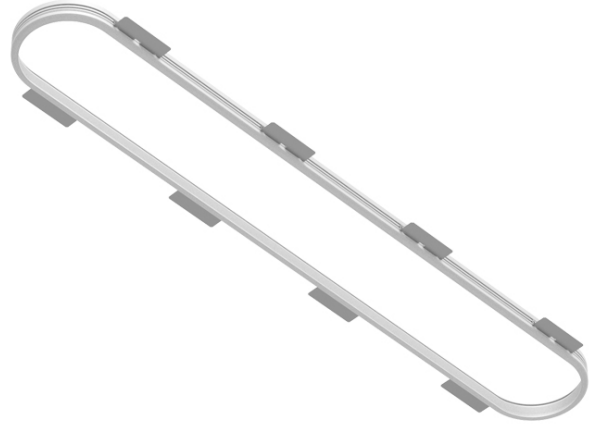

SMOOTHY RECESSED

A38111-

base number Ceiling
Thickness

PROJECT

TYPE

SPECIFIER

QUANTITY

DATE

DESCRIPTION

Smoothline - Trimless Recessing Frame - 1500mm

1. To build a product code in our configurator select the specify button on the base model # product page
2. To build a manual product code on this datasheet choose from the options listed below in blue font and add the suffix to the base model #

GENERAL

Series: Smoothy
Partner: Prolicht
Division: Architectural
Installation: Recessed
Product Type: Ceiling Recessed
Mounting Location: Ceiling

PHYSICAL

Shape: Oval
Length (mm): 1500
Length (in): 59 ¹/₁₆
Width (mm): 195
Width (in): 7 ¹¹/₁₆
Depth (mm): 47
Depth (in): 1 ⁷/₈
[Ceiling Thickness (mm): 10 / 12.5 / 15 / 25 / 30](#)
Ceiling Thickness (in): 3/8 or 1/2 or 9/16 or 1 or 1 3/16
Min. Recessing Depth (mm): 180
Min. Recessing Depth (in): 7 ¹/₁₆
Fixture Material: Aluminum
Cut-out Measurements: 1535mm / 60 7/16" x 230mm / 9 1/16"

ELECTRICAL

Driver Included: No

RATINGS AND CERTIFICATIONS

Certified By: Certified for North American Standards
IP rating: IP20