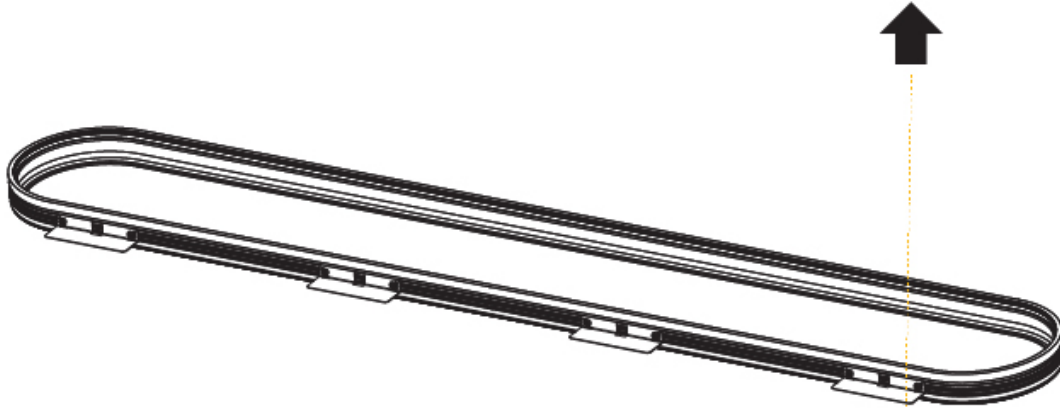

### LEGEND

	floor-mounted		pivotal		special LED (upon request) RGB, RGBW, tunable, gold+, meat+, art+, fashion+
	wall and ceiling: recessed and surface mounted		rotating		warm dim / natural dimming LED
	ceiling-mounted and wall-mounted		illuminate tilted		rechargeable battery powered
	wall-mounted		color of suspension cable		fixture with natural vivid LED (upon request)
	omni-directional light distribution		length of suspension cable		color rendering index
	direct light distribution		reflector degree selection		color temperature
	direct/indirect light distribution		super spot		lumen (luminous flux)
	indirect light distribution		lens		efficacy (lumens per watt)
	asymmetric light distribution		lens pack		Unified Glare Rating (UGR) range from 5-40
	aura light distribution		shine ring		marine grade (AISI 316 stainless steel)
	round wall or ceiling cut-out		integrated shine ring with diffuser		walk on
	square wall or ceiling cut-out		free individual colors 01-29		drive on
	the supplied jig specifies the cutout dimensions		individual colors: 00 (free of charge), 01-25 (extra charge)		Dark Sky Compliance
	minimum distance (meters) lamp - object		luminaire part to be colored (F1)		Americans with Disabilities Act (less than 4" off the wall located between 27"-84" from floor)
	recessed depth		luminaire part to be colored (F2)		lamp protected against explosion
	ceiling thickness in mm		luminaire part to be colored (F3)		blown glass using traditional methods by master glass blower
	ceiling thickness selection		luminaire part to be colored (F4)		acoustic material
	dimmable DP (phase), DV (0-10V), DD (dali), DS (step-dim)		luminaire part to be colored (F5)		protection class I, protection insulation
	included or excluded LED driver/transformer/control gear		color of 3-circuit adaptor		protection class II, protection insulation
	separately switchable		indirect diffuser		ETL Certified to UL and CSA Standards
	sensor		direct diffuser		UL Certified to UL and CSA Standards
	remote control		ball-proof (upon request)		CSA Certified to UL and CSA Standards
	available upon request		accessory		Certified for North American Standards