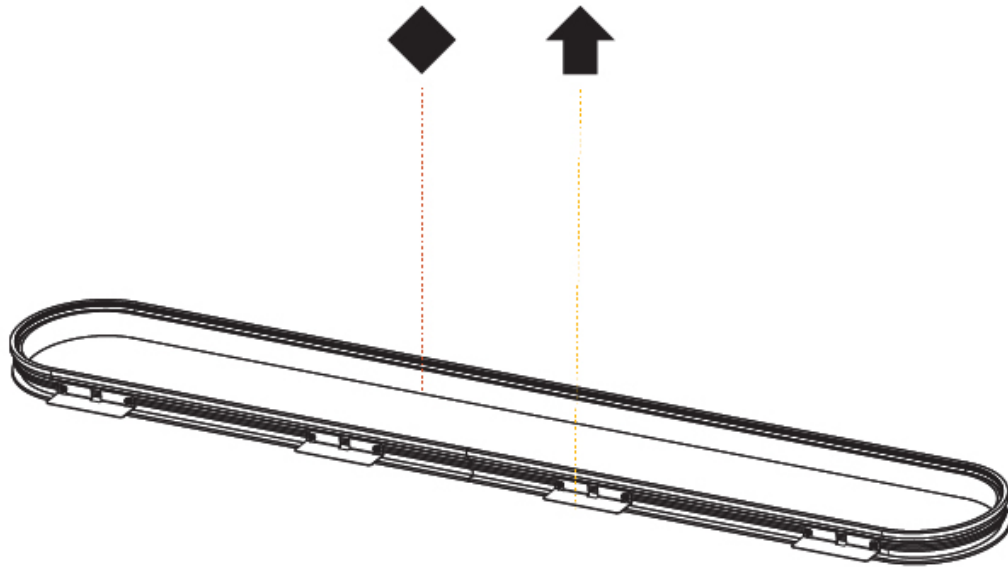

Fixture Material: Aluminum
 Cut-out Measurements: 1535mm / 60 7/16" x 230mm / 9 1/16"

ELECTRICAL
 Driver Included: No

RATINGS AND CERTIFICATIONS
 Certified By: Certified for North American Standards
 IP rating: IP20

220mm 8 11/16"	1535mm x 230mm 60 7/16" x 9 1/16"	10 12 1/2 15 25 30mm 3/8" 1/2" 9/16" 1" 1 3/16"

SMOOTHY RECESSED

A38112-

PROJECT

TYPE

SPECIFIER

QUANTITY

DATE