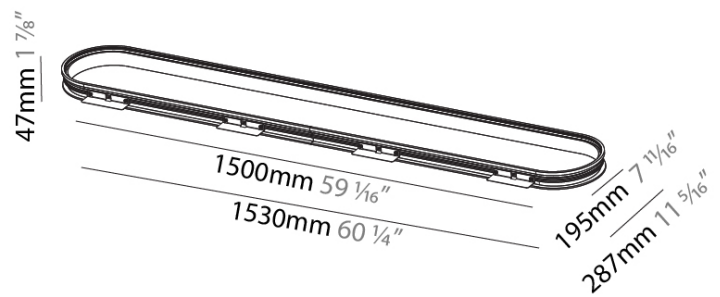

GENERAL
 Series: Smoothy
 Brand: Prolicht
 Division: Architectural
 Mounting Type: Recessed
 Mounting Location: Ceiling

PHYSICAL
 Shape: Oval
 Length (mm): 1500
 Length (in): 59 1/16
 Width (mm): 195
 Width (in): 7 11/16
 Depth (mm): 47
 Depth (in): 1 7/8

Ceiling Thickness (mm): 10 / 12.5 / 15 / 25 / 30
 Ceiling Thickness (in): 3/8 or 1/2 or 9/16 or 1 or 1 3/16
 Min. Recessing Depth (mm): 220
 Min. Recessing Depth (in): 8 11/16

Fixture Finish: SSR / BKV / CWI / CRY / HAB / UFT / ITA / RUA / FTG / MYG / LOD / PUS / FRO / FUP / KIA / POP / BLS / SPG / MEY / GOH / GUM / CHC / COM / ABZ / JAG / OBR / MOS / ROR

Fixture Material: Aluminum
 Cut-out Measurements: 1535mm / 60 7/16" x 230mm / 9 1/16"

ELECTRICAL
 Driver Included: No

RATINGS AND CERTIFICATIONS
 Certified By: Certified for North American Standards
 IP rating: IP20

220mm 8 11/16"	1535mm x 230mm 60 7/16" x 9 1/16"	10 12 1/2 15 25 30mm 3/8" 1/2" 9/16" 1" 1 3/16"

SMOOTHY RECESSED

A38112-

PROJECT

TYPE

SPECIFIER

QUANTITY

DATE