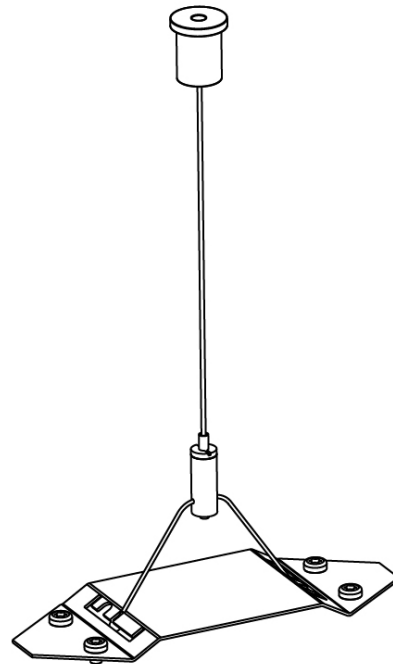

SUPER-G 150

A38118-

base number   Finishes
(Diamond)

PROJECT	_____
TYPE	_____
SPECIFIER	_____
QUANTITY	_____
DATE	_____

DESCRIPTION
Super-G Suspension Cable - 6000mm -

1. To build a product code in our configurator select the specify button on the base model # product page
2. To build a manual product code on this datasheet choose from the options listed below in blue font and add the suffix to the base model #

GENERAL
Series: Super-G
Subseries: Super-G 150
Brand: Prolicht
Division: Architectural

PHYSICAL
Length (mm): 144
Length (in): 5 ¹¹/₁₆
Width (mm): 52
Width (in): 2 ¹/₁₆
Height (mm): 6000
Height (in): 236 ¹/₄
Weight (kg): 0.083
Weight (lbs): 0.19

Fixture Finish: SSR / BKV / CWI / CRY / HAB / UFT / ITA / RUA / FTG / MYG / LOD / PUS / FRO / FUP / KIA / POP / BLS / SPG / MEY / GOH / GUM / CHC / COM / ABZ / JAG / OBR / MOS / ROR
Fixture Material: Extruded Aluminum

ELECTRICAL
Lamp Type: LED (Zhaga Standard)

RATINGS AND CERTIFICATIONS
Certified By: Certified for North American Standards
IP rating: IP20