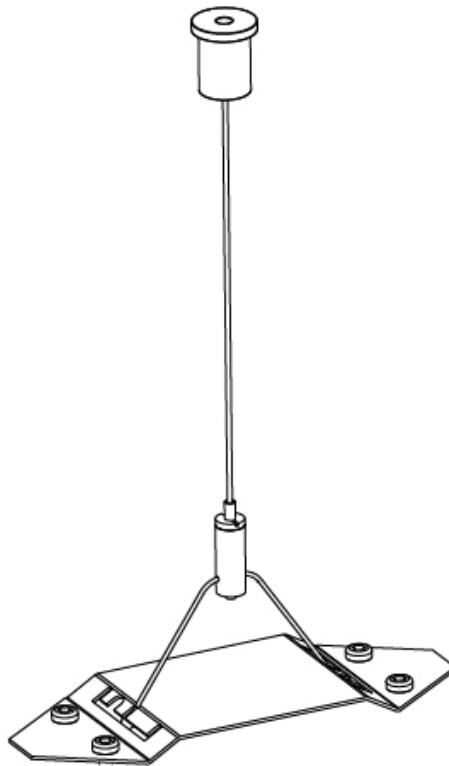

SUPER-G 150

A38118-

PROJECT _____

TYPE _____

SPECIFIER _____

QUANTITY _____

DATE _____

A