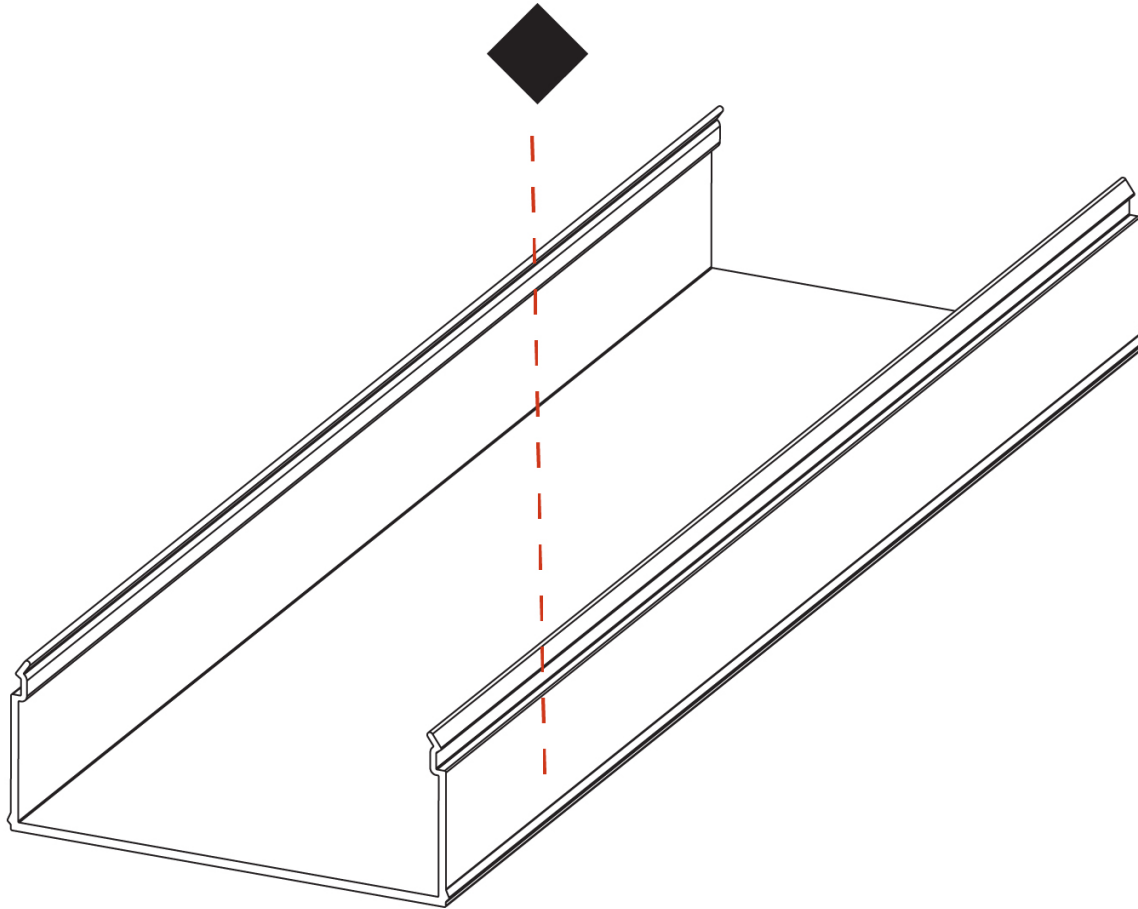

PROJECT _____

TYPE _____

SPECIFIER _____

QUANTITY _____

DATE _____