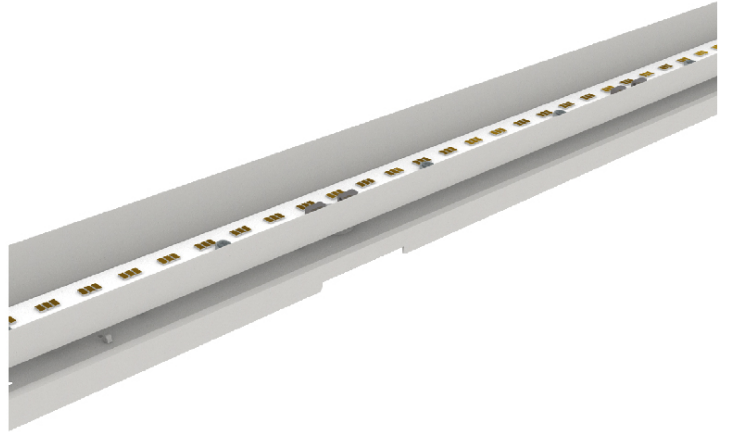

1. To build a product code in our configurator select the specify button on the base model # product page
2. To build a manual product code on this datasheet choose from the options listed below in blue font and add the suffix to the base model #

GENERAL

Series: Idaho
Subseries: Idaho 75
Brand: Prolicht
Division: Architectural
Mounting Location: Ceiling

PHYSICAL

Shape: Rectangle
Length (mm): 1420
Length (in): 55 7/8
Width (mm): 60
Width (in): 2 3/8
Height (mm): 50
Height (in): 1 15/16
Light Distribution: Direct
Weight (kg): 2.139
Weight (lbs): 4.71
Fixture Material: Aluminum

ELECTRICAL

Lamp Type: LED (Zhaga Standard)
Input Wattage (W): 24.5
Total Output Wattage (W): 20 / 16 (3500K)
[Dimming: 0-10V Dimming / Phase Dimming (120Vac Only)](#)
Driver Included: Yes
Driver Location: Integrated
Driver Type: Constant Current - 120 / 277Vac
Driver Class: Class 2
Input Voltage (V): 120 - 277
Constant Current (mA): 350 / 500 (3500K)

LED

[Color Temperature (°K): 3000 / 3500 / 4000](#)
Max. Delivered Lumen (lm): 2153 / 2192 / 2237
Nominal Lumen (lm): 3233 / 3291 / 3358
CRI: >90 CRI
Efficiency (%): 0.59
Lamp Life (hrs): 50000
Upon Request: Special Color Temperature RGB-W Tunable White CRI (no minimum qty) price increase + longer lead time

OPTICAL

Beam Angle: 106

RATINGS AND CERTIFICATIONS

Certified By: Certified for North American Standards
IP rating: IP20