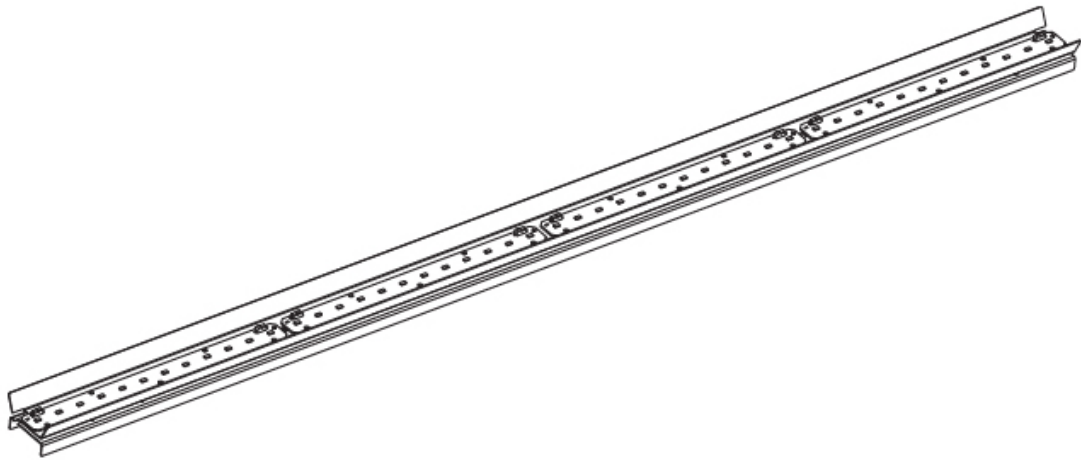

DATE

PROJECT	
TYPE	
SPECIFIER	
QUANTITY	
DATE	

LEGEND

 floor-mounted	 pivotable	 special LED (upon request) RGB, RGBW, tunable, gold+, meat+, art+, fashion+
 wall and ceiling: recessed and surface mounted	 rotating	 warm dim / natural dimming LED
 ceiling-mounted and wall-mounted	 illuminate tilted	 rechargeable battery powered
 wall-mounted	 color of suspension cable	 fixture with natural vivid LED (upon request)
 omni-directional light distribution	 length of suspension cable	 color rendering index
 direct light distribution	 reflector degree selection	 color temperature
 direct/indirect light distribution	 super spot	 lumen (luminous flux)
 indirect light distribution	 lens	 efficacy (lumens per watt)
 asymmetric light distribution	 lens pack	 Unified Glare Rating (UGR) range from 5-40
 aura light distribution	 shine ring	 marine grade (AISI 316 stainless steel)
 round wall or ceiling cut-out	 integrated shine ring with diffuser	 walk on
 square wall or ceiling cut-out	 free individual colors 01-29	 drive on
 the supplied jig specifies the cutout dimensions	 individual colors: 00 (free of charge), 01-25 (extra charge)	 Dark Sky Compliance
 minimum distance (meters) lamp - object	 luminaire part to be colored (F1)	 Americans with Disabilities Act (less than 4" off the wall located between 27"-84" from floor)
 recessed depth	 luminaire part to be colored (F2)	 lamp protected against explosion
 ceiling thickness in mm	 luminaire part to be colored (F3)	 blown glass using traditional methods by master glass blower
 ceiling thickness selection	 luminaire part to be colored (F4)	 acoustic material
 dimmable DP (phase), DV (0-10V), DD (dali), DS (step-dim)	 luminaire part to be colored (F5)	 protection class I, protection insulation
 included or excluded LED driver/transformer/control gear	 color of 3-circuit adaptor	 protection class II, protection insulation
 separately switchable	 indirect diffuser	 ETL Certified to UL and CSA Standards
 sensor	 direct diffuser	 UL Certified to UL and CSA Standards
 remote control	 ball-proof (upon request)	 CSA Certified to UL and CSA Standards
 available upon request	 accessory	 Certified for North American Standards