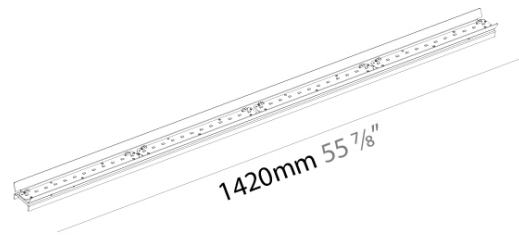

1. To build a product code in our configurator select the specify button on the base model # product page
2. To build a manual product code on this datasheet choose from the options listed below in blue font and add the suffix to the base model #

GENERAL

Series: Idaho
Subseries: Idaho 75
Brand: Prolicht
Division: Architectural
Mounting Location: Ceiling

PHYSICAL

Shape: Rectangle
Length (mm): 1420
Length (in): 55 7/8
Width (mm): 60
Width (in): 2 3/8
Height (mm): 50
Height (in): 1 15/16
Light Distribution: Direct
Weight (kg): 2.139
Weight (lbs): 4.71
Fixture Material: Aluminum

ELECTRICAL

Lamp Type: LED (Zhaga Standard)
Input Wattage (W): 24.5
Total Output Wattage (W): 20 / 16 (3500K)
[Dimming: 0-10V Dimming / Phase Dimming (120Vac Only)](#)
Driver Included: Yes
Driver Location: Integrated
Driver Type: Constant Current - 120 / 277Vac
Driver Class: Class 2
Input Voltage (V): 120 - 277
Constant Current (mA): 350 / 500 (3500K)

LED

[Color Temperature (°K): 3000 / 3500 / 4000](#)
Max. Delivered Lumen (lm): 2153 / 2192 / 2237
Nominal Lumen (lm): 3233 / 3291 / 3358
CRI: >90 CRI
Efficiency (%): 0.59
Lamp Life (hrs): 50000
Upon Request: Special Color Temperature RGB-W Tunable White CRI (no minimum qty) price increase + longer lead time

OPTICAL

Beam Angle: 106

RATINGS AND CERTIFICATIONS

Certified By: Certified for North American Standards
IP rating: IP20