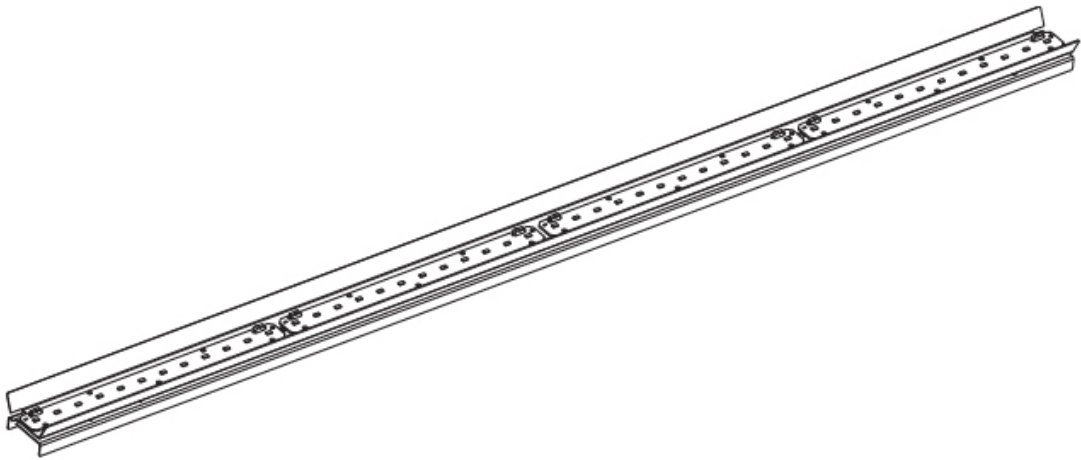

PROJECT

TYPE

SPECIFIER

QUANTITY

DATE