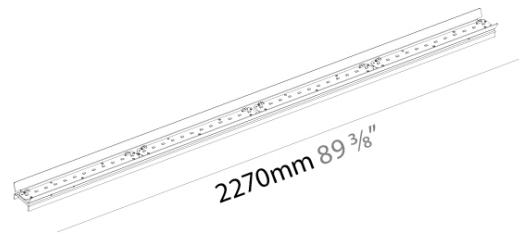

1. To build a product code in our configurator select the specify button on the base model # product page
2. To build a manual product code on this datasheet choose from the options listed below in blue font and add the suffix to the base model #

GENERAL

Series: Idaho
Subseries: Idaho 75
Brand: Prolicht
Division: Architectural
Mounting Location: Ceiling

PHYSICAL

Shape: Rectangle
Length (mm): 2270
Length (in): 89 3/8
Width (mm): 60
Width (in): 2 3/8
Height (mm): 50
Height (in): 1 15/16
Light Distribution: Direct
Weight (kg): 3.162
Weight (lbs): 6.97
Fixture Material: Metal

ELECTRICAL

Lamp Type: LED (Zhaga Standard)
Input Wattage (W): 39.2
Total Output Wattage (W): 35.6 / 25.6 (3500K)
[Dimming: 0-10V Dimming / Phase Dimming (120Vac Only)](#)
Driver Included: Yes
Driver Location: Integrated
Driver Type: Constant Current - 120 / 277Vac
Driver Class: Class 2
Input Voltage (V): 120 - 277
Constant Current (MA): 350 / 800 (3500K)

LED

[Color Temperature (°K): 3000 / 3500 / 4000](#)
Max. Delivered Lumen (lm): 3445 / 3507 / 3579
Nominal Lumen (lm): 5173 / 5266 / 5373
CRI: >90 CRI
Efficiency (%): 0.59
Lamp Life (hrs): 50000
Upon Request: Special Color Temperature RGB-W Tunable White CRI (no minimum qty) price increase + longer lead time

RATINGS AND CERTIFICATIONS

Certified By: Certified for North American Standards
IP rating: IP20