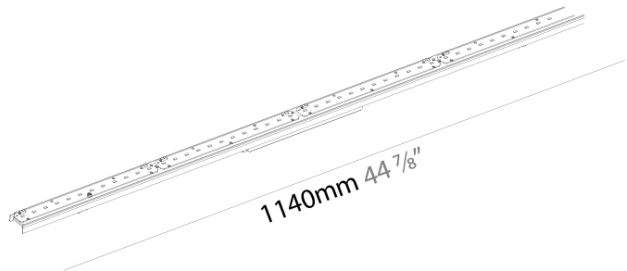

DESCRIPTION
Idaho 100 System - Light Insert - 1140mm - 20W / 12.8W [O/P] (3500K) - LED (Zhaga Standard) - 3000K / 3500K / 4000K

1. To build a product code in our configurator select the specify button on the base model # product page
2. To build a manual product code on this datasheet choose from the options listed below in blue font and add the suffix to the base model #

GENERAL

Series: Idaho
Subseries: Idaho 100
Brand: Prolicht
Division: Architectural

PHYSICAL

Shape: Rectangle
Length (mm): 1140
Length (in): 44 7/8
Width (mm): 87
Width (in): 3 7/16
Height (mm): 65
Height (in): 2 9/16
Light Distribution: Direct
Weight (kg): 2.424
Weight (lbs): 5.34
Fixture Material: Metal

ELECTRICAL

Lamp Type: LED (Zhaga Standard)
Input Wattage (W): 20
Total Output Wattage (W): 16 / 12.8 (3500K)
Dimming: [Non-Dimming / Phase Dimming (120Vac only) / 0-10V Dimming](#)
Driver Included: Yes
Driver Location: Integrated
Driver Type: Constant Current - 120 / 277Vac
Driver Class: Class 2
Input Voltage (V): 120 - 277
Constant Current (MA): 350 / 400 (3500K)

LED

Color Temperature (°K): 3000 / 3500 / 4000
Max. Delivered Lumen (lm): 2175 / 2252 / 2298
Nominal Lumen (lm): 2840 / 2940 / 3000
CRI: >80 CRI
Efficiency (%): 0.72
Lamp Life (hrs): 50000
Upon Request: Special Color Temperature RGB-W Tunable White CRI (no minimum qty) price increase + longer lead time

RATINGS AND CERTIFICATIONS

Certified By: Certified for North American Standards
IP rating: IP20