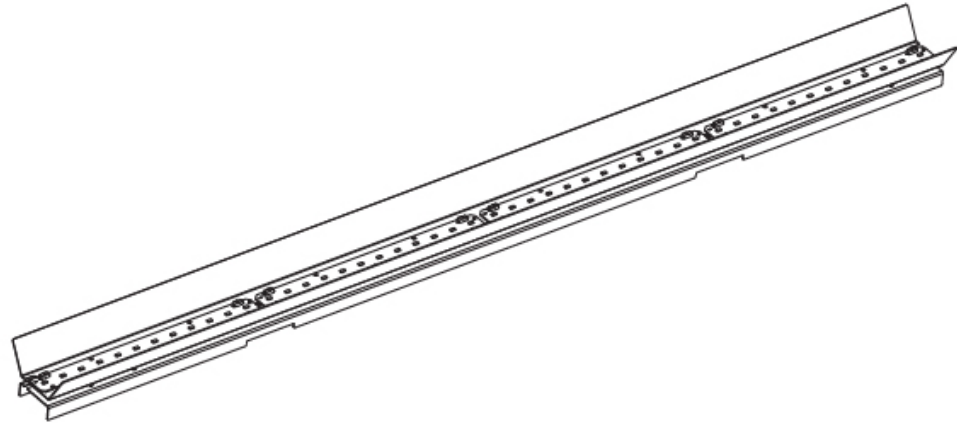

DATE

PROJECT	
TYPE	
SPECIFIER	
QUANTITY	
DATE	

LEGEND

	floor-mounted		pivotable		special LED (upon request) RGB, RGBW, tunable, gold+, meat+, art+, fashion+
	wall and ceiling: recessed and surface mounted		rotating		warm dim / natural dimming LED
	ceiling-mounted and wall-mounted		illuminate tilted		rechargeable battery powered
	wall-mounted		color of suspension cable		fixture with natural vivid LED (upon request)
	omni-directional light distribution		length of suspension cable		color rendering index
	direct light distribution		reflector degree selection		color temperature
	direct/indirect light distribution		super spot		lumen (luminous flux)
	indirect light distribution		lens		efficacy (lumens per watt)
	asymmetric light distribution		lens pack		Unified Glare Rating (UGR) range from 5-40
	aura light distribution		shine ring		marine grade (AISI 316 stainless steel)
	round wall or ceiling cut-out		integrated shine ring with diffuser		walk on
	square wall or ceiling cut-out		free individual colors 01-29		drive on
	the supplied jig specifies the cutout dimensions		individual colors: 00 (free of charge), 01-25 (extra charge)		Dark Sky Compliance
	minimum distance (meters) lamp - object		luminaire part to be colored (F1)		Americans with Disabilities Act (less than 4" off the wall located between 27"-84" from floor)
	recessed depth		luminaire part to be colored (F2)		lamp protected against explosion
	ceiling thickness in mm		luminaire part to be colored (F3)		blown glass using traditional methods by master glass blower
	ceiling thickness selection		luminaire part to be colored (F4)		acoustic material
	dimnable DP (phase), DV (0-10V), DD (dali), DS (step-dim)		luminaire part to be colored (F5)		protection class I, protection insulation
	included or excluded LED driver/transformer/control gear		color of 3-circuit adaptor		protection class II, protection insulation
	separately switchable		indirect diffuser		ETL Certified to UL and CSA Standards
	sensor		direct diffuser		UL Certified to UL and CSA Standards
	remote control		ball-proof (upon request)		CSA Certified to UL and CSA Standards
	available upon request		accessory		Certified for North American Standards