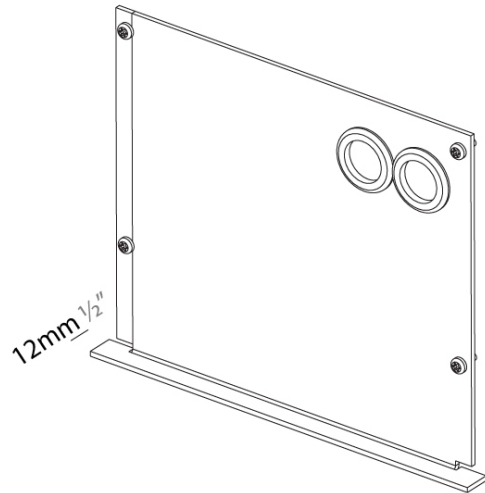

IDAHO 150

A38200-

base number   Finishes

PROJECT	_____
TYPE	_____
SPECIFIER	_____
QUANTITY	_____
DATE	_____

DESCRIPTION

Idaho 150 System - Recessed - End Cap

1. To build a product code in our configurator select the specify button on the base model # product page
2. To build a manual product code on this datasheet choose from the options listed below in blue font and add the suffix to the base model #

GENERAL
Series: Idaho _____
Subseries: Idaho 150 _____
Brand: Prolicht _____
Division: Architectural _____

PHYSICAL
Shape: Rectangle _____
Length (mm): 178 _____
Length (in): 7 _____
Width (mm): 12 _____
Width (in): 1/2 _____
Height (mm): 140 _____
Height (in): 5 1/2 _____
Weight (kg): 0.2 _____
Weight (lbs): 0.44 _____
Fixture Finish: ANA / SSR / BKV / CWI / CRY / HAB / MSR / UFT / ITA / RUA / OGR / FTG / MYG / RWR / LOD / PUS / FRO / FUP / KIA / POP / BLS / SPG / MEY / GOH / GUM / CHC / COM / ABZ / JAG / OBR / MOS / ROR _____
Fixture Material: Aluminum _____

RATINGS AND CERTIFICATIONS
Certified By: Certified for North American Standards _____
IP rating: IP20 _____