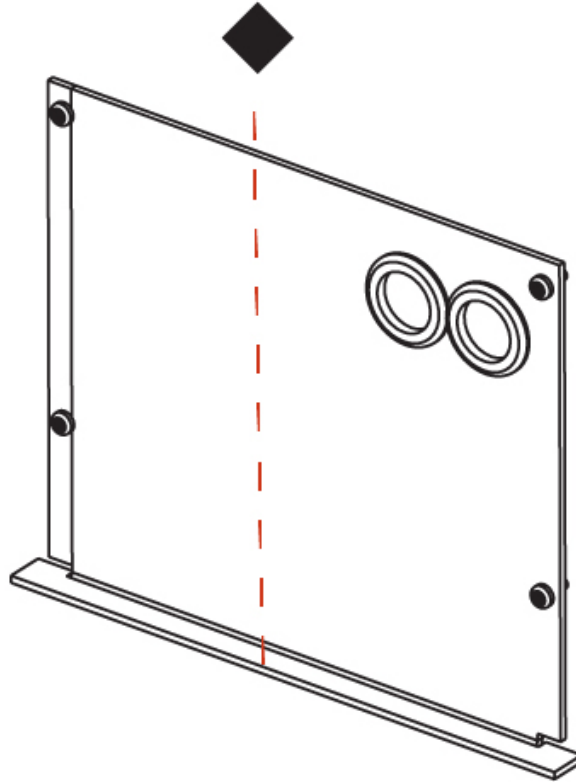

PROJECT	_____
TYPE	_____
SPECIFIER	_____
QUANTITY	_____
DATE	_____