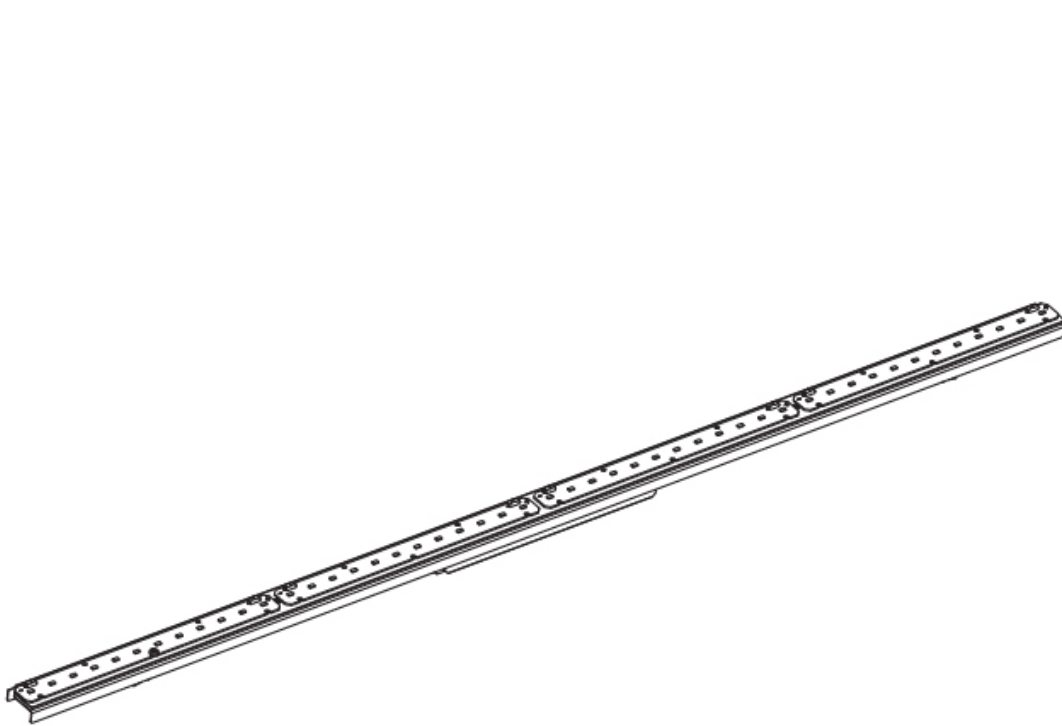

NEVER ENDING

A38289-

PROJECT

TYPE

SPECIFIER

QUANTITY

DATE