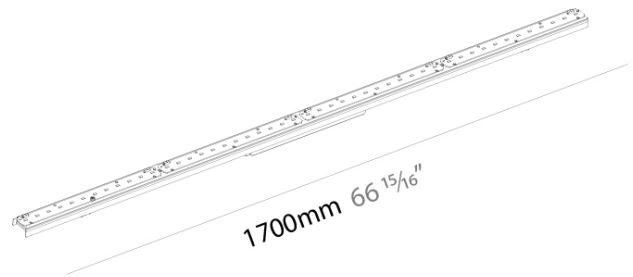

NEVER ENDING

A38289- -

base number   LED   Color
Dimming   Temperature

PROJECT _____
TYPE _____
SPECIFIER _____
QUANTITY _____
DATE _____

DESCRIPTION
Neverending System - Insert - 1700mm - 30.4W LED (Zhaga Standard) - 3000K / 3500K / 4000K

1. To build a product code in our configurator select the specify button on the base model # product page
2. To build a manual product code on this datasheet choose from the options listed below in blue font and add the suffix to the base model #

GENERAL

Series: Never Ending
Partner: Prolicht
Division: Architectural
Light Distribution: Direct

PHYSICAL

Length (mm): 1700
Length (in): 66 ¹⁵/₁₆
Width (mm): 56
Width (in): 2 ³/₁₆
Height (mm): 58
Height (in): 2 ⁵/₁₆
Weight (kg): 2.509
Weight (lbs): 5.53
Fixture Material: Metal

ELECTRICAL

Lamp Type: LED (Zhaga Standard)
Input Wattage (W): 30.4
Total Output Wattage (W): 27.6 / 25.9
Dimming: 0-10V Dimming / Phase Dimming (120Vac Only)
Driver Included: Yes
Driver Location: Integrated
Driver Type: Constant Current - 120 / 277Vac
Driver Class: Class 2
Input Voltage (V): 120 - 277
Constant Current (MA): 400

LED

Color Temperature (°K): 3000 / 3500 / 4000
Max. Delivered Lumen (lm): 1832 / 1896 / 1935
Nominal Lumen (lm): 4260 / 4410 / 4500
CRI: >90 CRI
Efficiency (%): 0.547
Lamp Life (hrs): 50000

RATINGS AND CERTIFICATIONS

Certified By: Certified for North American Standards
IP rating: IP20