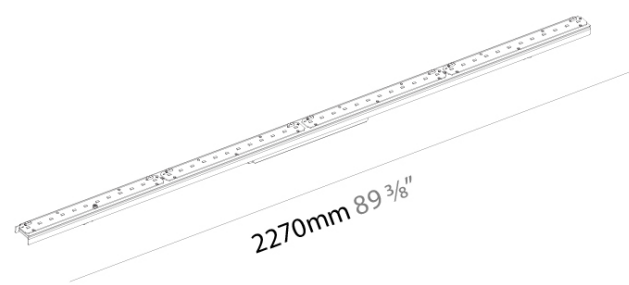

NEVER ENDING

A38297- -

base number   LED   Color
                         Dimming   Temperature

PROJECT
TYPE
SPECIFIER
QUANTITY
DATE

DESCRIPTION
Neverending System - Insert - 2270mm / 89-3/8" - 40.5W LED (Zhaga Standard) - 3000K / 3500K / 4000K

1. To build a product code in our configurator select the specify button on the base model # product page
2. To build a manual product code on this datasheet choose from the options listed below in blue font and add the suffix to the base model #

GENERAL

Series: Never Ending
Partner: Prolicht
Division: Architectural
Light Distribution: Direct

PHYSICAL

Length (mm): 2270
Length (in): 89 3/8
Width (mm): 56
Width (in): 2 3/16
Height (mm): 58
Height (in): 2 3/10
Weight (kg): 3.293
Weight (lbs): 7.26
Fixture Material: Metal

ELECTRICAL

Lamp Type: LED (Zhaga Standard)
Input Wattage (W): 40.5
Total Output Wattage (W): 32 / 25.6 (3500K)
Dimming: 0-10V Dimming / Phase Dimming (120Vac Only)
Driver Included: Yes
Driver Location: Integrated
Driver Type: Constant Current - 120 / 277Vac
Driver Class: Class 2
Input Voltage (V): 120 - 277
Constant Current (MA): 350 / 100 (3500K)

LED

Color Temperature (°K): 3000 / 3500 / 4000
Max. Delivered Lumen (lm): 2442 / 2528 / 2580
Nominal Lumen (lm): 5680 / 5880 / 6000
CRI: >90 CRI
Efficiency (%): 54.7
Lamp Life (hrs): 50000

RATINGS AND CERTIFICATIONS

Certified By: Certified for North American Standards
IP rating: IP20