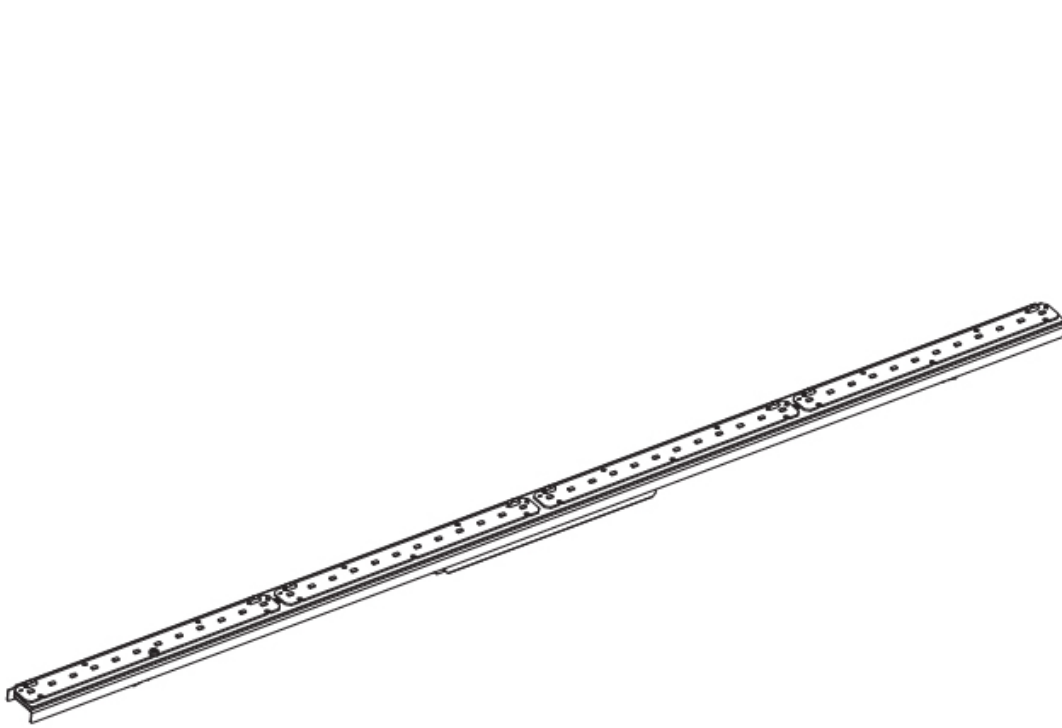

A38297-

PROJECT

TYPE

SPECIFIER

QUANTITY

DATE