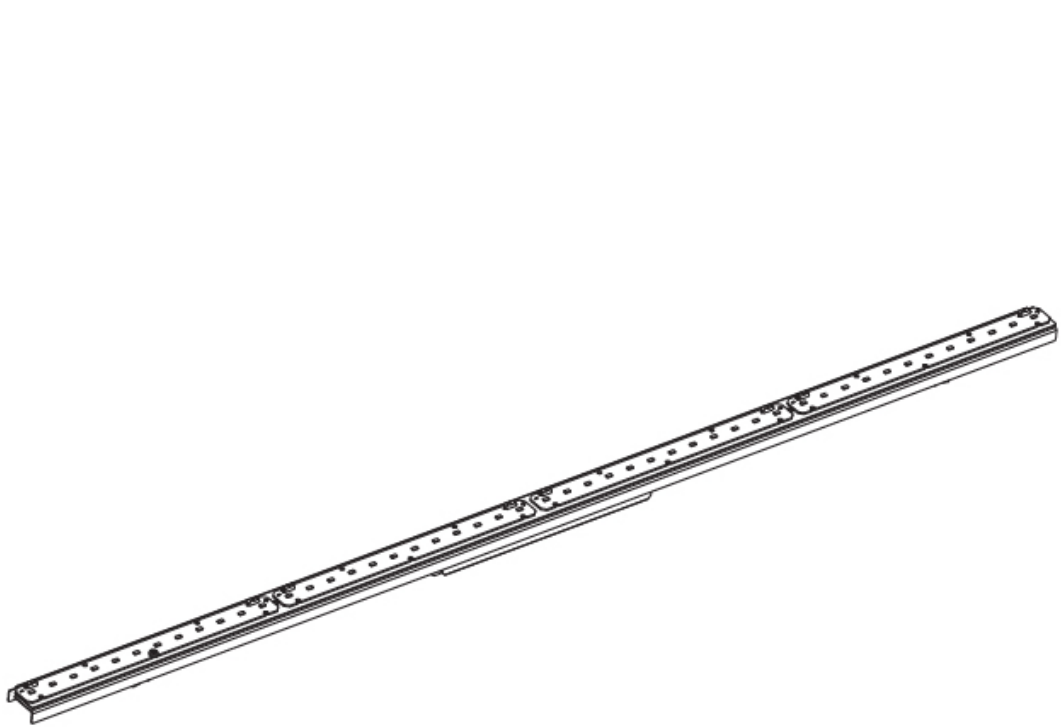

GROOVE

A38532-

PROJECT

TYPE

SPECIFIER

QUANTITY

DATE