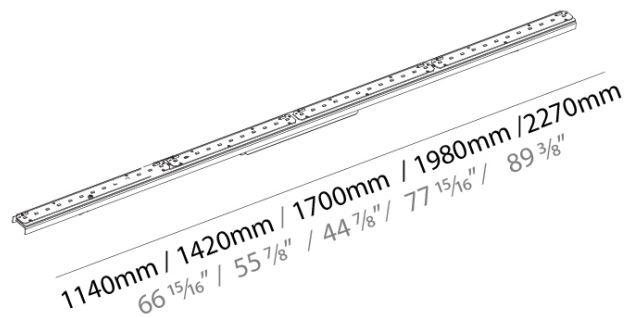

PROJECT
TYPE
SPECIFIER
QUANTITY
DATE

DESCRIPTION

Grooline Recessed Light Insert for Groove System - 2270mm / 89 3/8" - 40W / 25.6W [O/P] (3500K) - LED (Zhaga Standard) - 3000K / 3500K / 4000K

1. To build a product code in our configurator select the specify button on the base model # product page
2. To build a manual product code on this datasheet choose from the options listed below in blue font and add the suffix to the base model #

GENERAL

Series: Groove
Brand: Prolicht
Division: Architectural
Mounting Location: Ceiling
Subcategory: Profile

PHYSICAL

Shape: Rectangle
Length (mm): 2270
Length (in): 89 3/8
Width (mm): 36
Width (in): 1 7/16
Height (mm): 37
Height (in): 1 1/16
Light Distribution: Direct
Weight (kg): 2.193
Weight (lbs): 4.84
Diffuser: PMMA - Opal
Fixture Material: Metal

ELECTRICAL

Lamp Type: LED (Zhaga Standard)
Input Wattage (W): 40.5
Total Output Wattage (W): 32 / 25.6 (3500K)
Dimming: 0-10V Dimming / Phase Dimming (120Vac Only)
Driver Included: Yes
Driver Location: Integrated
Driver Type: Constant Current - 120 / 277Vac
Driver Class: Class 2
Input Voltage (V): 120 - 277
Constant Current (MA): 350 / 800 (3500K)

LED

Color Temperature (°K): 3000 / 3500 / 4000
Max. Delivered Lumen (lm): 2740 / 2832 / 2890
Nominal Lumen (lm): 5680 / 5880 / 6000
CRI: >90 CRI
Lamp Life (hrs): 50000

RATINGS AND CERTIFICATIONS

Certified By: Certified for North American Standards
IP rating: IP20