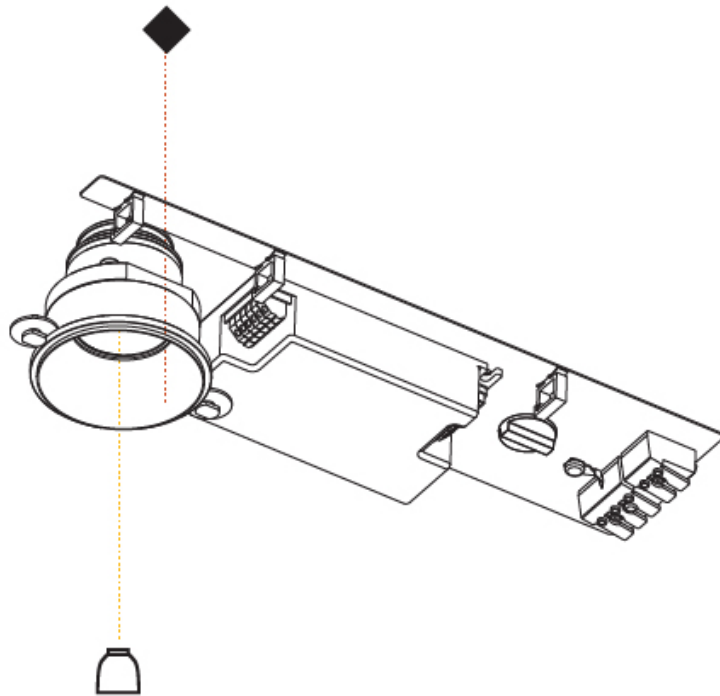

PROJECT _____

TYPE _____

SPECIFIER _____

QUANTITY _____

DATE _____