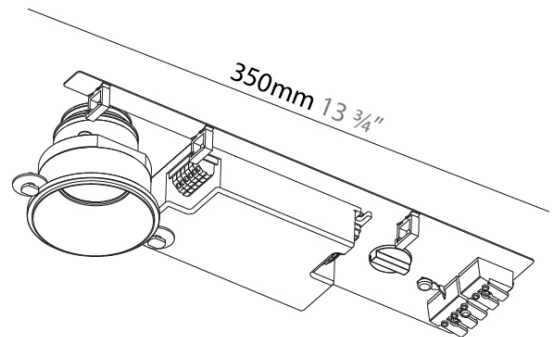

1. To build a product code in our configurator select the specify button on the base model # product page
2. To build a manual product code on this datasheet choose from the options listed below in blue font and add the suffix to the base model #

GENERAL

Series: Idaho
Subseries: Idaho 100
Partner: Prolicht
Division: Architectural
Product Type: Spots
Light Distribution: Direct

PHYSICAL

Length (mm): 350
Length (in): 13 3/4
Width (mm): 86
Width (in): 3 3/8
Height (mm): 68
Height (in): 2 11/16
Weight (kg): 0.459
Weight (lbs): 1.01
Fixture Finish: SSR / BKV / CWI / CRY / HAB / UFT / ITA / RUA / FTG / MYG / LOD / PUS / FRO / FUP / KIA / POP / BLS / SPG / MEY / GOH / CHC / COM / ABZ / JAG / OBR / MOS / ROR
Fixture Material: Aluminum Die Cast

ELECTRICAL

Lamp Type: LED (Zhaga Standard)
Input Wattage (W): 9.9
Total Output Wattage (W): 8.9
Dimming: Non-Dimming / Phase Dimming (120Vac only) / 0-10V Dimming
Driver Included: Yes
Driver Location: Integrated
Driver Type: Constant Current - Universal
Driver Class: Class 2
Input Voltage (V): 120 - 277
Constant Current (MA): 350

LED

Color Temperature (°K): 2700 / 3000 / 3500 / 4000
Max. Delivered Lumen (lm): 660 / 680 / 715 / 730
Nominal Lumen (lm): 983 / 1020 / 1072 / 1094
CRI: >90 CRI
Efficiency (%): 0.884
Lamp Life (hrs): 50000

OPTICAL

Reflector: 20 / 40 / 60

RATINGS AND CERTIFICATIONS

Certified By: Certified for North American Standards
IP rating: IP20