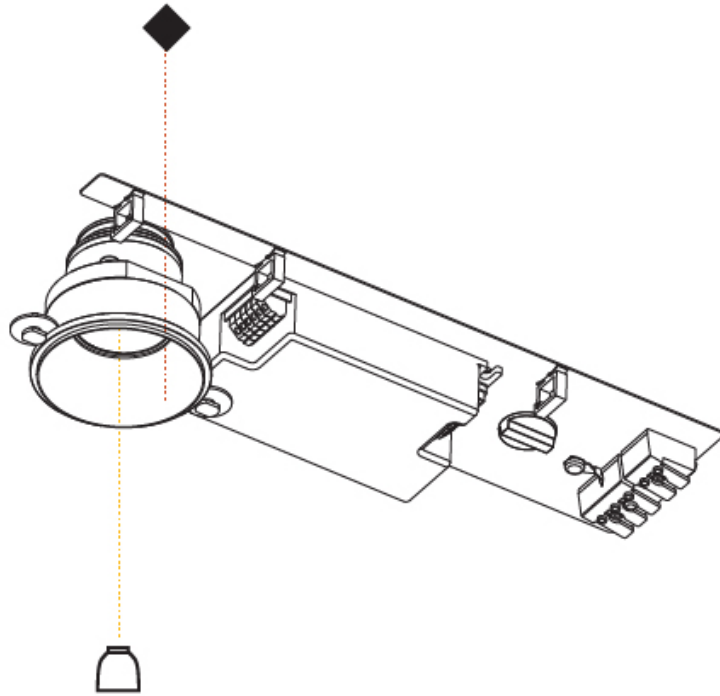

PROJECT _____

TYPE _____

SPECIFIER _____

QUANTITY _____

DATE _____