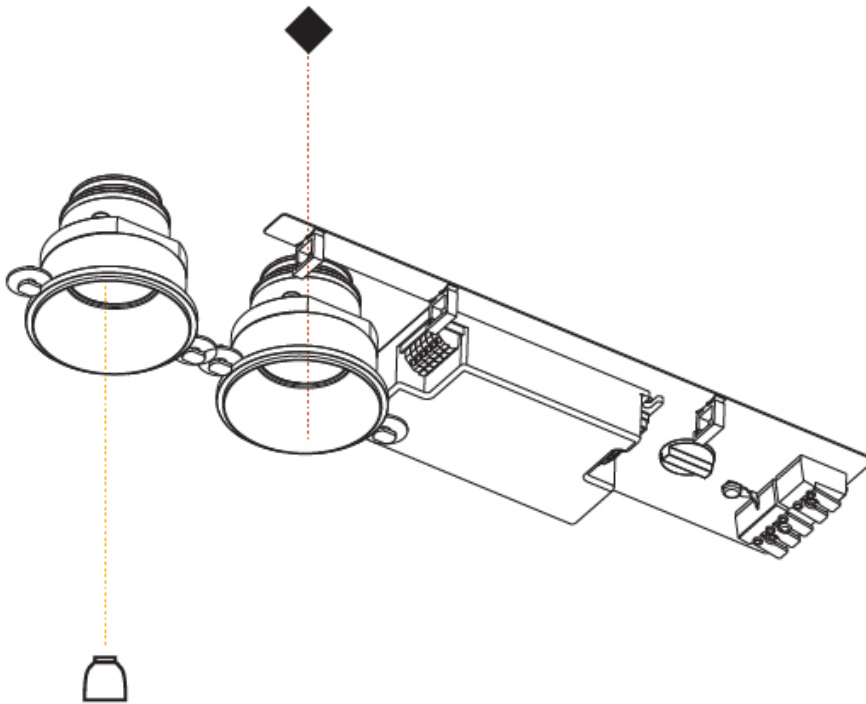

IDAHO 100

A38611-

PROJECT _____

TYPE _____

SPECIFIER _____

QUANTITY _____

DATE _____