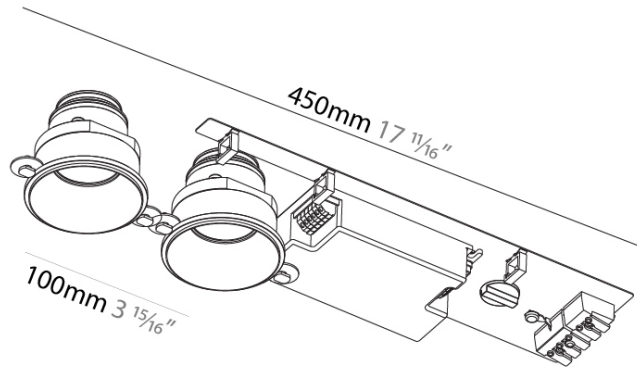

1. To build a product code in our configurator select the specify button on the base model # product page
2. To build a manual product code on this datasheet choose from the options listed below in blue font and add the suffix to the base model #

GENERAL

Series: Idaho
Subseries: Idaho 100
Partner: Prolicht
Division: Architectural
Product Type: Spots
Light Distribution: Direct

PHYSICAL

Length (mm): 450
Length (in): 17 11/16
Width (mm): 86
Width (in): 3 3/8
Height (mm): 68
Height (in): 2 13/16
Weight (kg): 0.66
Weight (lbs): 1.46
Fixture Finish: SSR / BKV / CWI / CRY / HAB / UFT / ITA / RUA / FTG / MYG / LOD / PUS / FRO / FUP / KIA / POP / BLS / SPG / MEV / GOH / CHC / COM / ABZ / JAG / OBR / MOS / ROR
Fixture Material: Aluminum

ELECTRICAL

Lamp Type: LED (Zhaga Standard)
Input Wattage (W): 19.8
Total Output Wattage (W): 17.8
Dimming: Non-Dimming / Phase Dimming (120Vac only) / 0-10V Dimming
Driver Included: Yes
Driver Location: Integrated
Driver Type: Constant Current - Universal
Driver Class: Class 2
Input Voltage (V): 120 - 277
Constant Current (MA): 350

LED

Color Temperature (°K): 2700 / 3000 / 3500 / 4000
Max. Delivered Lumen (lm): 1320 / 1370 / 1441 / 1470
Nominal Lumen (lm): 1966 / 2040 / 2144 / 2188
CRI: >90 CRI
Efficiency (%): 88.4
Lamp Life (hrs): 50000

OPTICAL

Reflector: 20 / 40 / 60

RATINGS AND CERTIFICATIONS

Certified By: Certified for North American Standards
IP rating: IP20