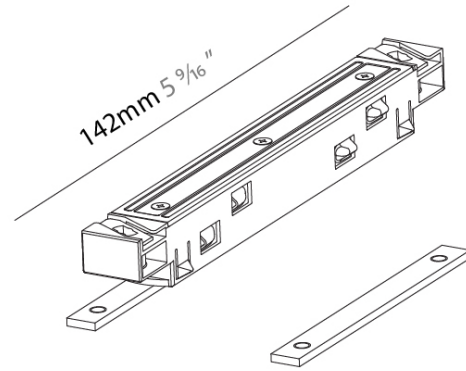

CLICKTRACK 25

A38802

base number

PROJECT
TYPE
SPECIFIER
QUANTITY
DATE

DESCRIPTION

Clicktrack 25 - Trimless - Linear Coupler - Black

1. To build a product code in our configurator select the specify button on the base model # product page
2. To build a manual product code on this datasheet choose from the options listed below in blue font and add the suffix to the base model #

GENERAL

Series: Clicktrack
Subseries: Clicktrack 25
Partner: Prolicht
Division: Architectural

PHYSICAL

Shape: Rectangle
Length (mm): 142
Length (in): 5 ⁹/₁₆
Width (mm): 18
Width (in): 11/16
Height (mm): 16
Height (in): 10/16
Weight (kg): 0.02
Weight (lbs): 0.044
Fixture Finish: BLK
Fixture Material: Aluminum

RATINGS AND CERTIFICATIONS

Certified By: Certified for North American Standards
IP rating: IP20