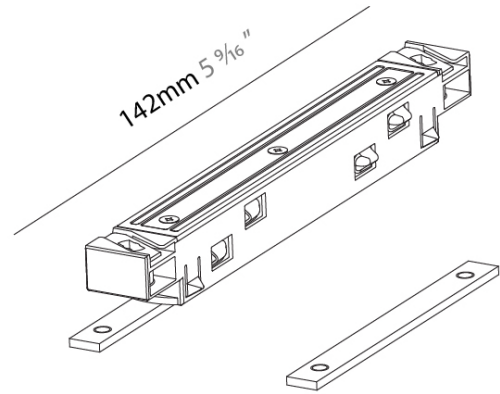

CLICKTRACK 50

A388028

base number

PROJECT
TYPE
SPECIFIER
QUANTITY
DATE

DESCRIPTION

Clicktrack 50 - Trimless - Mechanical Linear Coupler - Black

1. To build a product code in our configurator select the specify button on the base model # product page
2. To build a manual product code on this datasheet choose from the options listed below in blue font and add the suffix to the base model #

GENERAL

Series: Clicktrack
Subseries: Clicktrack 50
Partner: Prolicht
Division: Architectural

PHYSICAL

Length (mm): 142
Length (in): 5 ⁹/₁₆
Width (mm): 18
Width (in): 11/16
Height (mm): 16
Height (in): 5/8
Weight (kg): 0.02
Weight (lbs): 0.044
Fixture Finish: BLK
Fixture Material: Aluminum

RATINGS AND CERTIFICATIONS

Certified By: Certified for North American Standards
IP rating: IP20