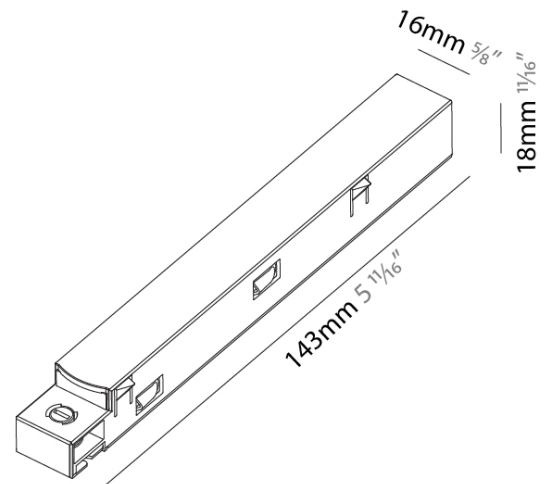

CLICKTRACK 25

A38803

base number

PROJECT _____

TYPE _____

SPECIFIER _____

QUANTITY _____

DATE _____

DESCRIPTION

Clicktrack - Trimless - 48V Power Feed - Black

1. To build a product code in our configurator select the specify button on the base model # product page
2. To build a manual product code on this datasheet choose from the options listed below in blue font and add the suffix to the base model #

GENERAL

Series: Clicktrack

Subseries: Clicktrack 25

Brand: Prolicht

Division: Architectural

PHYSICAL

Shape: Rectangle

Length (mm): 143

Length (in): 5 ¹⁹/₁₆

Width (mm): 16

Width (in): 10/16

Height (mm): 18

Height (in): 11/16

Weight (kg): 0.042

Weight (lbs): 0.09

Fixture Finish: BLK

Fixture Material: Aluminum

RATINGS AND CERTIFICATIONS

Certified By: Certified for North American Standards

IP rating: IP20