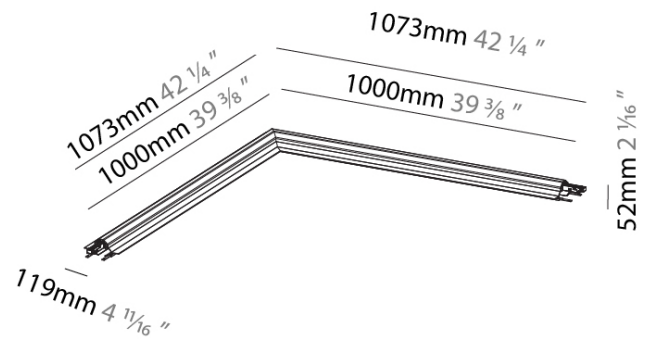

CLICKTRACK 25

A38804

base number

PROJECT	
TYPE	
SPECIFIER	
QUANTITY	
DATE	

DESCRIPTION

Clicktrack 25 - Trimless - Corner Coupler 90° - Black

1. To build a product code in our configurator select the specify button on the base model # product page
2. To build a manual product code on this datasheet choose from the options listed below in blue font and add the suffix to the base model #

GENERAL

Series: Clicktrack
Subseries: Clicktrack 25
Partner: Prolicht
Division: Architectural

PHYSICAL

Length (mm): 1073
Length (in): 42 ¹/₄"
Width (mm): 1073
Width (in): 42 ¹/₄"
Height (mm): 52
Height (in): 2 ¹/₁₆"
Weight (kg): 4.596
Weight (lbs): 10.13
Fixture Finish: BLK
Fixture Material: Aluminum

RATINGS AND CERTIFICATIONS

Certified By: Certified for North American Standards
IP rating: IP20