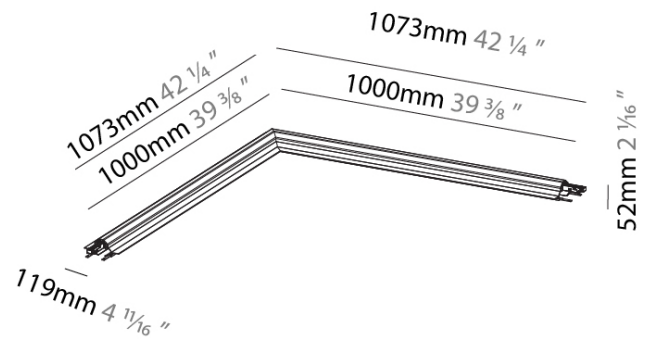

CLICKTRACK 25

A38804

base number

PROJECT	
TYPE	
SPECIFIER	
QUANTITY	
DATE	

DESCRIPTION

Clicktrack 25 - Trimless - Corner Coupler 90° - Black

1. To build a product code in our configurator select the specify button on the base model # product page
2. To build a manual product code on this datasheet choose from the options listed below in blue font and add the suffix to the base model #

GENERAL

Series: Clicktrack
Subseries: Clicktrack 25
Partner: Prolicht
Division: Architectural

PHYSICAL

Length (mm): 1073
Length (in): 42 ¹/₄"
Width (mm): 1073
Width (in): 42 ¹/₄"
Height (mm): 52
Height (in): 2 ¹/₁₆"
Weight (kg): 4.596
Weight (lbs): 10.13
Fixture Finish: BLK
Fixture Material: Aluminum

RATINGS AND CERTIFICATIONS

Certified By: Certified for North American Standards
IP rating: IP20