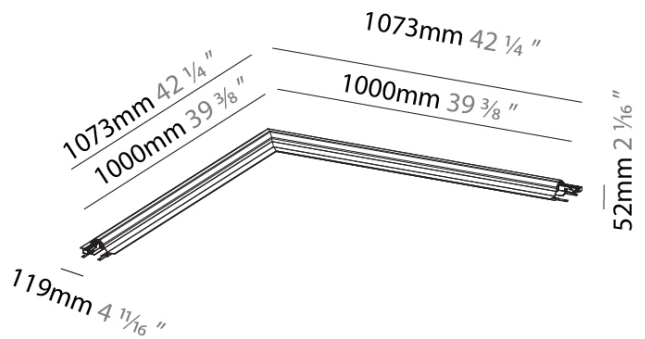

PROJECT	
TYPE	
SPECIFIER	
QUANTITY	
DATE	

CLICKTRACK 25

A38804

base number

DESCRIPTION
Clicktrack 25 - Trimless - Corner Coupler 90° - Black

1. To build a product code in our configurator select the specify button on the base model # product page
2. To build a manual product code on this datasheet choose from the options listed below in blue font and add the suffix to the base model #

GENERAL
Series: Clicktrack
Subseries: Clicktrack 25
Brand: Prolicht
Division: Architectural

PHYSICAL
Length (mm): 1073
Length (in): 42 1/4
Width (mm): 1073
Width (in): 42 1/4
Height (mm): 52
Height (in): 2 1/16
Weight (kg): 4.596
Weight (lbs): 10.13
Fixture Finish: BLK
Fixture Material: Aluminum

RATINGS AND CERTIFICATIONS
Certified By: Certified for North American Standards
IP rating: IP20