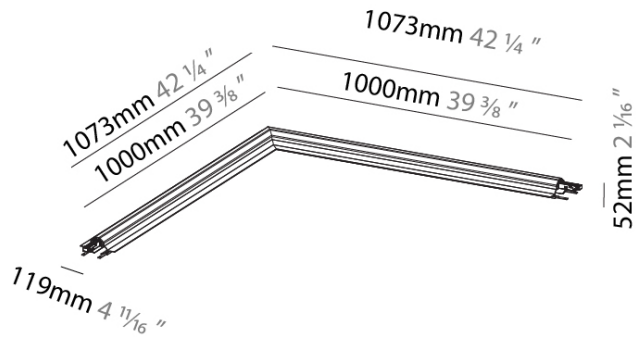

PROJECT	
TYPE	
SPECIFIER	
QUANTITY	
DATE	

CLICKTRACK 25

A38804

base number

DESCRIPTION

Clicktrack 25 - Trimless - Corner Coupler 90° - Black

1. To build a product code in our configurator select the specify button on the base model # product page
2. To build a manual product code on this datasheet choose from the options listed below in blue font and add the suffix to the base model #

GENERAL

Series: Clicktrack
Subseries: Clicktrack 25
Partner: Prolicht
Division: Architectural

PHYSICAL

Length (mm): 1073
Length (in): 42 1/4
Width (mm): 1073
Width (in): 42 1/4
Height (mm): 52
Height (in): 2 1/16
Weight (kg): 4.596
Weight (lbs): 10.13
Fixture Finish: BLK
Fixture Material: Aluminum

RATINGS AND CERTIFICATIONS

Certified By: Certified for North American Standards
IP rating: IP20