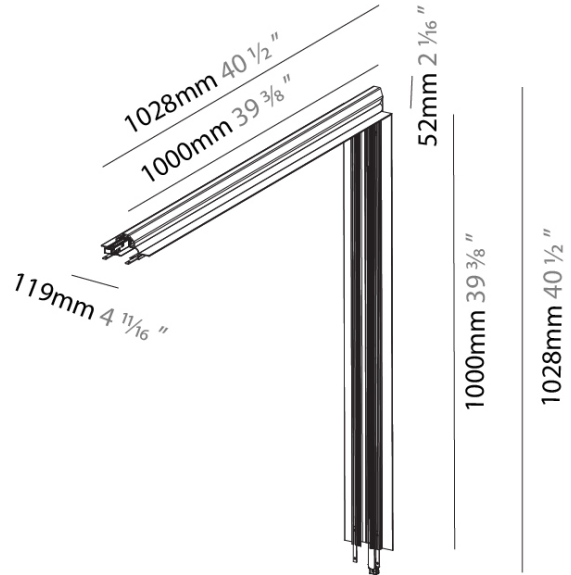

PROJECT	
TYPE	
SPECIFIER	
QUANTITY	
DATE	

CLICKTRACK 25

A38805

base number

DESCRIPTION

Clicktrack 25 - Trimless - Vertical Coupler 90° - Black

- To build a product code in our configurator select the specify button on the base model # product page
- To build a manual product code on this datasheet choose from the options listed below in blue font and add the suffix to the base model #

GENERAL

Series: Clicktrack
 Subseries: Clicktrack 25
 Brand: Prolicht
 Division: Architectural

PHYSICAL

Length (mm): 1028
 Length (in): 40 1/2
 Width (mm): 1028
 Width (in): 40 1/2
 Height (mm): 52
 Height (in): 2 1/16
 Weight (kg): 4.541
 Weight (lbs): 10
 Fixture Finish: BLK
 Fixture Material: Aluminum

CLICKTRACK 25 COLOR FINISH CHART

PROJECT

TYPE

SPECIFIER

QUANTITY

DATE

Fixture Finish

Black - BLK (BLK)

IP RATING

	protected against ingress of solid bodies greater than 12.5mm (finger)
	protected against ingress of solid bodies greater than 2.5mm protected against sprays of water up to 60 degrees from the vertical (rain)
	protected against ingress of solid bodies greater than 1mm (wire) no protection against the ingress of moisture
	protected against ingress of solid bodies greater than 1mm (wire) protected against sprays of water up to 60 degrees from the vertical (rain)
	protected against ingress of solid bodies greater than 1mm (wire) protected against water splashed from all directions
	protected against limited ingress of dust (wet rooms/covered outdoor areas) protected against water splashed from all directions
	protected against ingress of dust protected against jets of water
	protected against ingress of dust protected against powerful jets of water or heavy seas
	protected against ingress of dust protected against immersion of water between 15cm - 1m for 30 minutes
	protected against ingress of dust protected against immersion of water under pressure for long periods