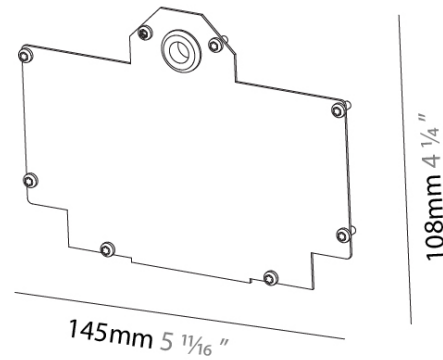

CLICKTRACK 50

A38813

base number

PROJECT _____

TYPE _____

SPECIFIER _____

QUANTITY _____

DATE _____

DESCRIPTION

Clicktrack 50 - Trimless - End Cap - Black

1. To build a product code in our configurator select the specify button on the base model # product page
2. To build a manual product code on this datasheet choose from the options listed below in blue font and add the suffix to the base model #

GENERAL

Series: Clicktrack
Subseries: Clicktrack 50
Brand: Prolicht
Division: Architectural

PHYSICAL

Length (mm): 145
Length (in): 5 ¹³/₁₆
Width (mm): 9
Width (in): 3/8
Height (mm): 108
Height (in): 4 ¹/₄
Weight (kg): 0.1
Weight (lbs): 0.22
Fixture Finish: BLK
Fixture Material: Aluminum

RATINGS AND CERTIFICATIONS

Certified By: Certified for North American Standards
IP rating: IP20