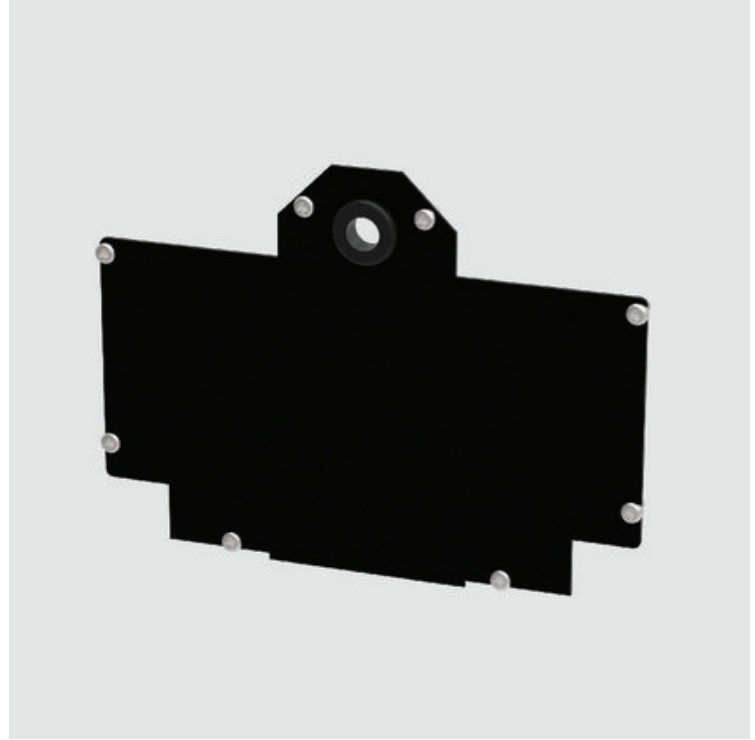

CLICKTRACK 50

A38813

base number

PROJECT _____

TYPE _____

SPECIFIER _____

QUANTITY _____

DATE _____

DESCRIPTION

Clicktrack 50 - Trimless - End Cap - Black

1. To build a product code in our configurator select the specify button on the base model # product page
2. To build a manual product code on this datasheet choose from the options listed below in blue font and add the suffix to the base model #

GENERAL

Series: Clicktrack
Subseries: Clicktrack 50
Brand: Prolicht
Division: Architectural

PHYSICAL

Length (mm): 145
Length (in): 5 ¹³/₁₆
Width (mm): 9
Width (in): 3/8
Height (mm): 108
Height (in): 4 ¹/₄
Weight (kg): 0.1
Weight (lbs): 0.22
Fixture Finish: BLK
Fixture Material: Aluminum

RATINGS AND CERTIFICATIONS

Certified By: Certified for North American Standards
IP rating: IP20