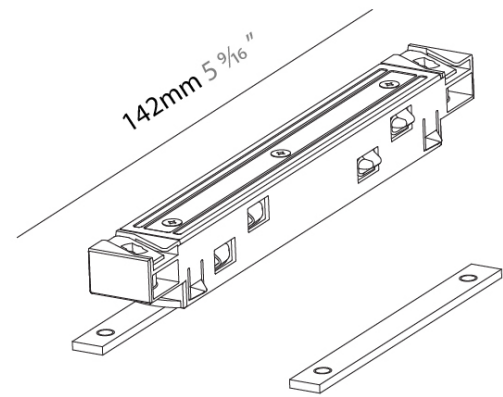

CLICKTRACK 50

A38814

base number

PROJECT _____

TYPE _____

SPECIFIER _____

QUANTITY _____

DATE _____

DESCRIPTION

Clicktrack 50 - Trimless - Linear Coupler - Black

1. To build a product code in our configurator select the specify button on the base model # product page
2. To build a manual product code on this datasheet choose from the options listed below in blue font and add the suffix to the base model #

GENERAL

Series: Clicktrack

Subseries: Clicktrack 50

Brand: Prolicht

Division: Architectural

PHYSICAL

Length (mm): 142

Length (in): 5 ⁹/₁₆

Width (mm): 18

Width (in): 11/16

Height (mm): 16

Height (in): 5/8

Weight (kg): 0.02

Weight (lbs): 0.044

Fixture Finish: BLK

Fixture Material: Aluminum

RATINGS AND CERTIFICATIONS

Certified By: Certified for North American Standards

IP rating: IP20