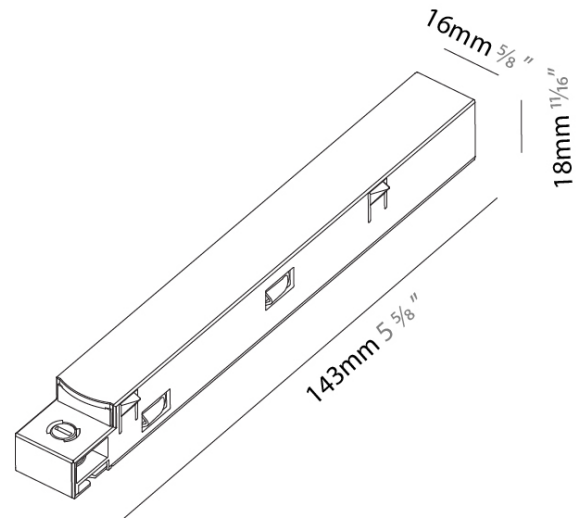

CLICKTRACK 50

A38815

base number

PROJECT	
TYPE	
SPECIFIER	
QUANTITY	
DATE	

DESCRIPTION

Clicktrack 50 - Trimless - 48V Power Feed - Black

1. To build a product code in our configurator select the specify button on the base model # product page
2. To build a manual product code on this datasheet choose from the options listed below in blue font and add the suffix to the base model #

GENERAL

Series: Clicktrack
Subseries: Clicktrack 50
Partner: Prolicht
Division: Architectural

PHYSICAL

Length (mm): 143
Length (in): 5 5/8
Width (mm): 16
Width (in): 5/8
Height (mm): 18
Height (in): 11/16
Weight (kg): 0.042
Weight (lbs): 0.09
Fixture Finish: BLK
Fixture Material: Aluminum

RATINGS AND CERTIFICATIONS

Certified By: Certified for North American Standards
IP rating: IP20