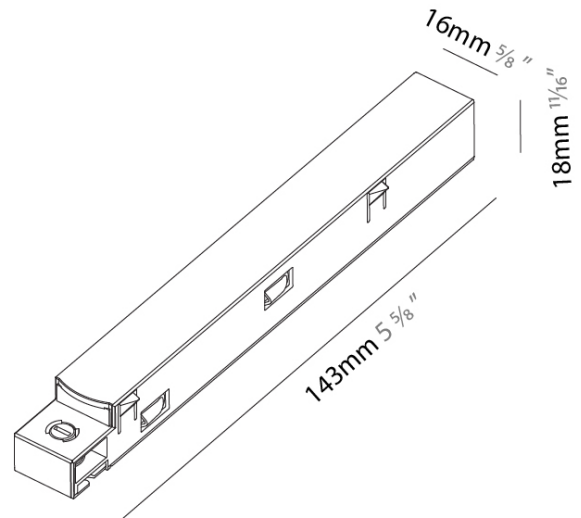

CLICKTRACK 50

A38815

base number

PROJECT	
TYPE	
SPECIFIER	
QUANTITY	
DATE	

DESCRIPTION

Clicktrack 50 - Trimless - 48V Power Feed - Black

1. To build a product code in our configurator select the specify button on the base model # product page
2. To build a manual product code on this datasheet choose from the options listed below in blue font and add the suffix to the base model #

GENERAL

Series: Clicktrack
Subseries: Clicktrack 50
Brand: Prolicht
Division: Architectural

PHYSICAL

Length (mm): 143
Length (in): 5 5/8
Width (mm): 16
Width (in): 5/8
Height (mm): 18
Height (in): 11/16
Weight (kg): 0.042
Weight (lbs): 0.09
Fixture Finish: BLK
Fixture Material: Aluminum

RATINGS AND CERTIFICATIONS

Certified By: Certified for North American Standards
IP rating: IP20