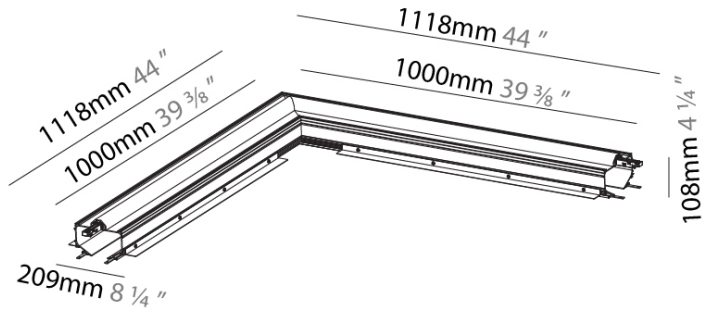

PROJECT	
TYPE	
SPECIFIER	
QUANTITY	
DATE	

CLICKTRACK 50

A38816-

base number Ceiling Thickness

DESCRIPTION

Clicktrack 50 - Trimless - Corner Coupler 90° - Black

1. To build a product code in our configurator select the specify button on the base model # product page
2. To build a manual product code on this datasheet choose from the options listed below in blue font and add the suffix to the base model #

GENERAL

Series: Clicktrack
Subseries: Clicktrack 50
Partner: Prolicht
Division: Architectural

PHYSICAL

Length (mm): 118
Length (in): 4 ⁷/₈
Width (mm): 118
Width (in): 4 ⁷/₈
Height (mm): 108
Height (in): 4 ¹/₄
Ceiling Thickness (mm): 10 / 12.5 / 15
Ceiling Thickness (in): 3/8 or 1/2 or 9/16
Weight (kg): 9.648
Weight (lbs): 21 1/4
Fixture Finish: BLK
Fixture Material: Aluminum

RATINGS AND CERTIFICATIONS

Certified By: Certified for North American Standards
IP rating: IP20