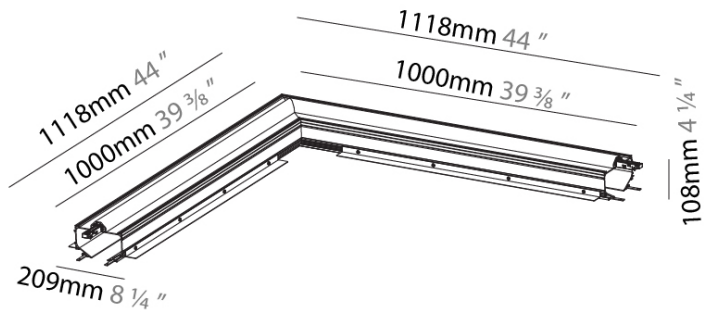

CLICKTRACK 50

A38816-

base number   Ceiling
                         Thickness

PROJECT	_____
TYPE	_____
SPECIFIER	_____
QUANTITY	_____
DATE	_____

DESCRIPTION

Clicktrack 50 - Trimless - Corner Coupler 90° - Black

1. To build a product code in our configurator select the specify button on the base model # product page
2. To build a manual product code on this datasheet choose from the options listed below in blue font and add the suffix to the base model #

GENERAL

Series: Clicktrack
Subseries: Clicktrack 50
Brand: Prolicht
Division: Architectural

PHYSICAL

Length (mm): 118
Length (in): 4 5/8
Width (mm): 118
Width (in): 4 5/8
Height (mm): 108
Height (in): 4 1/4
Weight (kg): 9.648
Weight (lbs): 21 1/4
Fixture Finish: BLK
Fixture Material: Aluminum

RATINGS AND CERTIFICATIONS

Certified By: Certified for North American Standards
IP rating: IP20