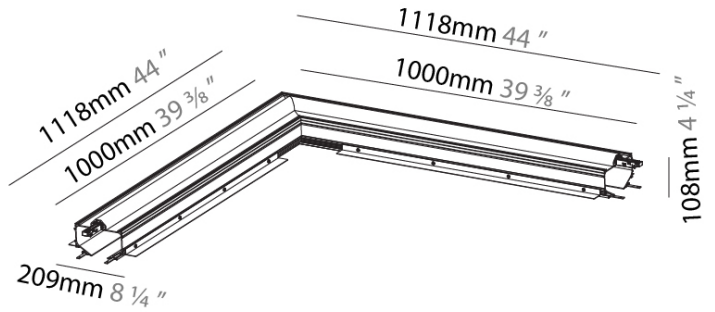

PROJECT	_____
TYPE	_____
SPECIFIER	_____
QUANTITY	_____
DATE	_____

CLICKTRACK 50

A38816-

base number   Ceiling
                         Thickness

DESCRIPTION
Clicktrack 50 - Trimless - Corner Coupler 90° - Black

1. To build a product code in our configurator select the specify button on the base model # product page
2. To build a manual product code on this datasheet choose from the options listed below in blue font and add the suffix to the base model #

GENERAL
Series: Clicktrack
Subseries: Clicktrack 50
Partner: Prolicht
Division: Architectural

PHYSICAL
Length (mm): 118
Length (in): 4 5/8
Width (mm): 118
Width (in): 4 5/8
Height (mm): 108
Height (in): 4 1/4
Ceiling Thickness (mm): 10 / 12.5 / 15
Ceiling Thickness (in): 3/8 or 1/2 or 9/16
Weight (kg): 9.648
Weight (lbs): 21 1/4
Fixture Finish: BLK
Fixture Material: Aluminum

RATINGS AND CERTIFICATIONS
Certified By: Certified for North American Standards
IP rating: IP20