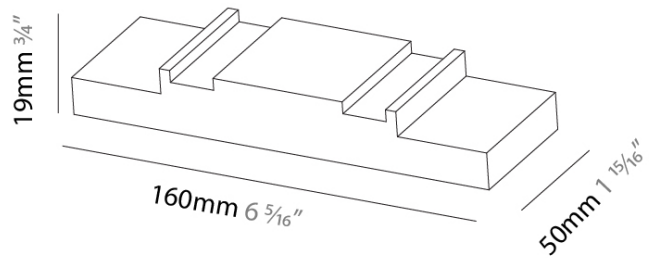

GENERAL

Series: Clicktrack
 Subseries: Clicktrack 50
 Brand: Prolicht
 Division: Architectural

PHYSICAL

Length (mm): 160
 Length (in): 6 ⁵/₁₆
 Width (mm): 50
 Width (in): 1 ¹⁵/₁₆
 Height (mm): 19
 Height (in): 3/4
 Weight (kg): 0.067
 Weight (lbs): 0.15
 Fixture Finish: BLK
 Fixture Material: Plastic

RATINGS AND CERTIFICATIONS

Certified By: Certified for North American Standards
 IP rating: IP20

CLICKTRACK 50

COLOR FINISH CHART

PROJECT

TYPE

SPECIFIER

QUANTITY