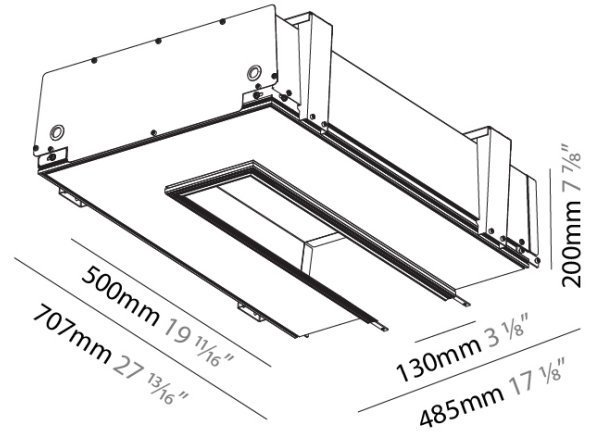

PROJECT	
TYPE	
SPECIFIER	
QUANTITY	
DATE	

2LOOK4 130 TRIMLESS

A38830-

base number   Profile   Finishes
Length   (Diamond)

DESCRIPTION
2Look4 130 Track - 500mm/19 11/16" / 1000mm/39 3/8" / 1500mm/59 1/16" / 1800mm/70 7/8" - Start Module - White Profile - Frame - Color Options 1-29

1. To build a product code in our configurator select the specify button on the base model # product page
2. To build a manual product code on this datasheet choose from the options listed below in blue font and add the suffix to the base model #

GENERAL

Series: 2Look4 130
Partner: Prolicht
Division: Architectural
Installation: Trimless
Product Type: Linear Profiles
Mounting Location: Ceiling

PHYSICAL

Shape: Rectangle
Length (mm): 500 / 1000 / 1500 / 1800
Length (in): 19 11/16
Width (mm): 130
Width (in): 5 1/8
Height (mm): 200
Height (in): 7 7/8
Ceiling Thickness (mm): 12.5
Ceiling Thickness (in): 1/2
Min. Recessing Depth (mm): 200
Min. Recessing Depth (in): 7 7/8
Fixture Finish: SSR / BKV / CWI / CRY / HAB / UFT / ITA / RUA / FTG / MYG / LOD / PUS / FRO / FUP / KIA / POP / BLS / SPG / MEY / GOH / CHC / COM / ABZ / JAG / OBR / MOS / ROR
Fixture Material: Aluminum

RATINGS AND CERTIFICATIONS

Certified By: Certified for North American Standards
IP rating: IP20