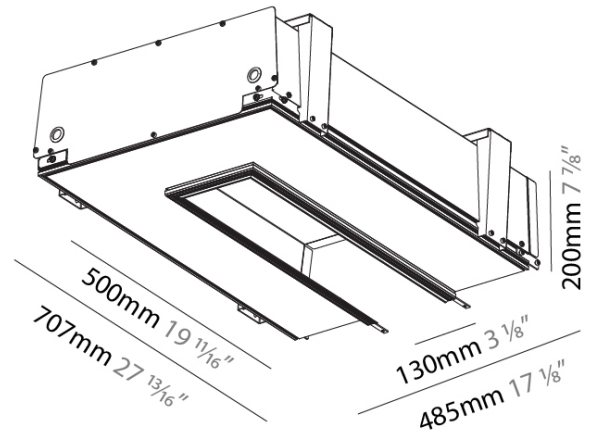

PROJECT	
TYPE	
SPECIFIER	
QUANTITY	
DATE	

2LOOK4 130 TRIMLESS

A38830-

base number   Profile   Finishes
Length   (Diamond)

DESCRIPTION
2Look4 130 Track - 500mm/19 11/16" / 1000mm/39 3/8" / 1500mm/59 1/16" / 1800mm/70 7/8" - Start Module - White Profile - Frame - Color Options 1-29

1. To build a product code in our configurator select the specify button on the base model # product page
2. To build a manual product code on this datasheet choose from the options listed below in blue font and add the suffix to the base model #

GENERAL

Series: 2Look4 130
Partner: Prolicht
Division: Architectural
Installation: Trimless
Product Type: Linear Profiles
Mounting Location: Ceiling

PHYSICAL

Shape: Rectangle
Length (mm): 500 / 1000 / 1500 / 1800
Length (in): 19 11/16
Width (mm): 130
Width (in): 5 1/8
Height (mm): 200
Height (in): 7 7/8
Ceiling Thickness (mm): 12.5
Ceiling Thickness (in): 1/2
Min. Recessing Depth (mm): 200
Min. Recessing Depth (in): 7 7/8
Fixture Finish: SSR / BKV / CWI / CRY / HAB / UFT / ITA / RUA / FTG / MYG / LOD / PUS / FRO / FUP / KIA / POP / BLS / SPG / MEY / GOH / CHC / COM / ABZ / JAG / OBR / MOS / ROR
Fixture Material: Aluminum

RATINGS AND CERTIFICATIONS

Certified By: Certified for North American Standards
IP rating: IP20