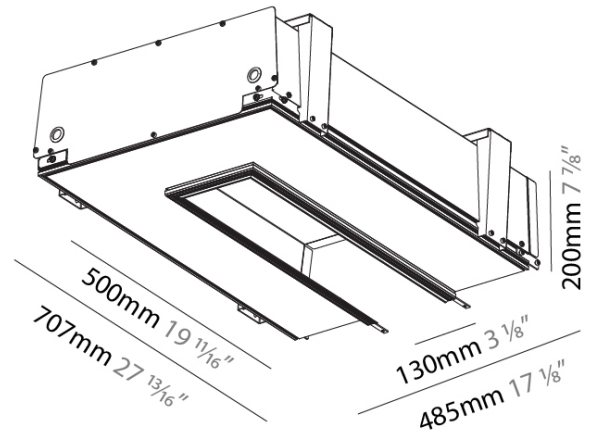

PROJECT	
TYPE	
SPECIFIER	
QUANTITY	
DATE	

2LOOK4 130 TRIMLESS

A38831-

base number   Profile   Finishes
Length   (Diamond)

DESCRIPTION
2Look4 130 Track - 500mm/19 11/16" / 1000mm/39 3/8" / 1500mm/59 1/16" / 1800mm/70 7/8" - Start Module - Black Profile - Frame - Color Options 1-29

1. To build a product code in our configurator select the specify button on the base model # product page
2. To build a manual product code on this datasheet choose from the options listed below in blue font and add the suffix to the base model #

GENERAL

Series: 2Look4 130
Partner: Prolicht
Division: Architectural
Installation: Trimless
Product Type: Linear Profiles
Mounting Location: Ceiling

PHYSICAL

Shape: Rectangle
Length (mm): 500 / 1000 / 1500 / 1800
Length (in): 19 11/16
Width (mm): 130
Width (in): 5 1/8
Height (mm): 200
Height (in): 7 7/8
Ceiling Thickness (mm): 12.5
Ceiling Thickness (in): 1/2
Min. Recessing Depth (mm): 200
Min. Recessing Depth (in): 7 7/8
Fixture Finish: SSR / BKV / CWI / CRY / HAB / UFT / ITA / RUA / FTG / MYG / LOD / PUS / FRO / FUP / KIA / POP / BLS / SPG / MEY / GOH / CHC / COM / ABZ / JAG / OBR / MOS / ROR
Fixture Material: Aluminum

RATINGS AND CERTIFICATIONS

Certified By: Certified for North American Standards
IP rating: IP20