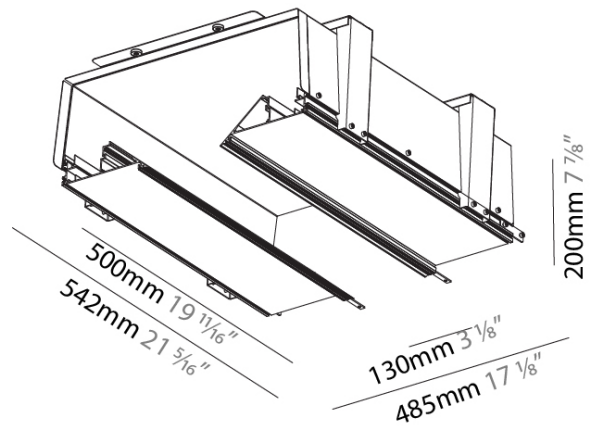

PROJECT	
TYPE	
SPECIFIER	
QUANTITY	
DATE	

2LOOK4 130 TRIMLESS

A38832-

base number   Profile   Finishes
Length   (Diamond)

DESCRIPTION
2Look4 130 Track - 500mm/19 11/16" / 1000mm/39 3/8" / 1500mm/59 1/16" / 1800mm/70 7/8" - Middle Module - White Profile

1. To build a product code in our configurator select the specify button on the base model # product page
2. To build a manual product code on this datasheet choose from the options listed below in blue font and add the suffix to the base model #

GENERAL

Series: 2Look4 130
Partner: Prolicht
Division: Architectural
Installation: Trimless
Product Type: Linear Profiles
Mounting Location: Ceiling

PHYSICAL

Shape: Rectangle
Length (mm): 500 / 1000 / 1500 / 1800
Length (in): 19 11/16
Width (mm): 130
Width (in): 5 1/8
Height (mm): 200
Height (in): 7 7/8
Ceiling Thickness (mm): 12.5
Ceiling Thickness (in): 1/2
Min. Recessing Depth (mm): 200
Min. Recessing Depth (in): 7 7/8
Fixture Finish: SSR / BKV / CWI / CRY / HAB / UFT / ITA / RUA / FTG / MYG / LOD / PUS / FRO / FUP / KIA / POP / BLS / SPG / MEY / GOH / CHC / COM / ABZ / JAG / OBR / MOS / ROR
Fixture Material: Aluminum

RATINGS AND CERTIFICATIONS

Certified By: Certified for North American Standards
IP rating: IP20