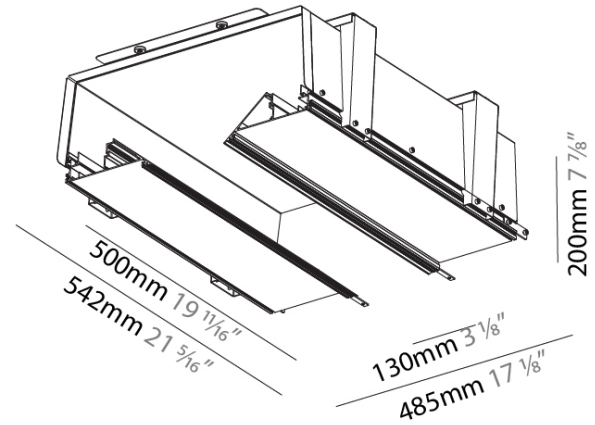

2LOOK4 130 TRIMLESS

A38833 -

base number Profile Finishes
Length (Diamond)

PROJECT
TYPE
SPECIFIER
QUANTITY
DATE

DESCRIPTION

2Look4 130 Track - 500mm/19 11/16" / 1000mm/39 3/8" / 1500mm/59 1/16" / 1900mm/74 133/16" - Middle Module - Black Profile - Frame - Color Options 1-29

1. To build a product code in our configurator select the specify button on the base model # product page
2. To build a manual product code on this datasheet choose from the options listed below in blue font and add the suffix to the base model #

GENERAL

Series: 2Look4 130
Partner: Prolicht
Division: Architectural
Installation: Trimless
Product Type: Linear Profiles
Mounting Location: Ceiling

PHYSICAL

Shape: Rectangle
Length (mm): 500 / 1000 / 1500 / 1900
Length (in): 19 11/16
Width (mm): 130
Width (in): 5 1/8
Height (mm): 200
Height (in): 7 7/8
Ceiling Thickness (mm): 12.5
Ceiling Thickness (in): 1/2
Min. Recessing Depth (mm): 200
Min. Recessing Depth (in): 7 7/8
Fixture Finish: SSR / BKV / CWI / CRY / HAB / UFT / ITA / RUA / FTG / MYG / LOD / PUS / FRO / FUP / KIA / POP / BLS / SPG / MEY / GOH / CHC / COM / ABZ / JAG / OBR / MOS / ROR
Fixture Material: Aluminum

RATINGS AND CERTIFICATIONS

Certified By: Certified for North American Standards
IP rating: IP20