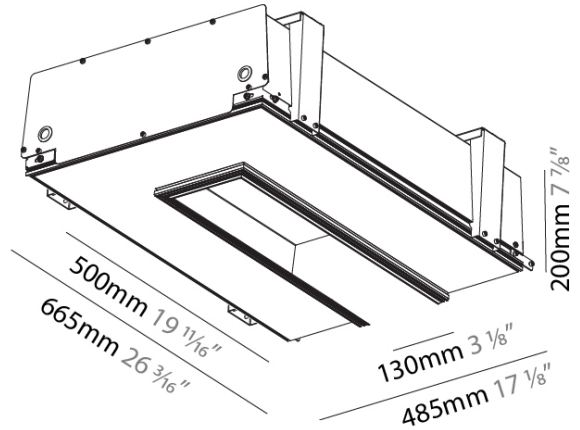

2LOOK4 130 TRIMLESS

A38834- -

base number   Profile   Finishes
Length   (Diamond)

PROJECT
TYPE
SPECIFIER
QUANTITY
DATE

DESCRIPTION
2Look4 130 Track - 500mm/19 11/16" / 1000mm/39 3/8" / 1500mm/59 1/16" / 1800mm/70 7/8" - End Module - White Profile - Frame - Color Options 1-29

1. To build a product code in our configurator select the specify button on the base model # product page
2. To build a manual product code on this datasheet choose from the options listed below in blue font and add the suffix to the base model #

GENERAL

Series: 2Look4 130
Partner: Prolicht
Division: Architectural
Installation: Trimless
Product Type: Linear Profiles
Mounting Location: Ceiling

PHYSICAL

Shape: Rectangle
Length (mm): 500 / 1000 / 1500 / 1800
Length (in): 19 11/16
Width (mm): 130
Width (in): 5 1/8
Height (mm): 200
Height (in): 7 7/8
Ceiling Thickness (mm): 12.5
Ceiling Thickness (in): 1/2
Min. Recessing Depth (mm): 200
Min. Recessing Depth (in): 7 7/8
Fixture Finish: SSR / BKV / CWI / CRY / HAB / UFT / ITA / RUA / FTG / MYG / LOD / PUS / FRO / FUP / KIA / POP / BLS / SPG / MEY / GOH / CHC / COM / ABZ / JAG / OBR / MOS / ROR
Fixture Material: Aluminum

RATINGS AND CERTIFICATIONS

Certified By: Certified for North American Standards
IP rating: IP20