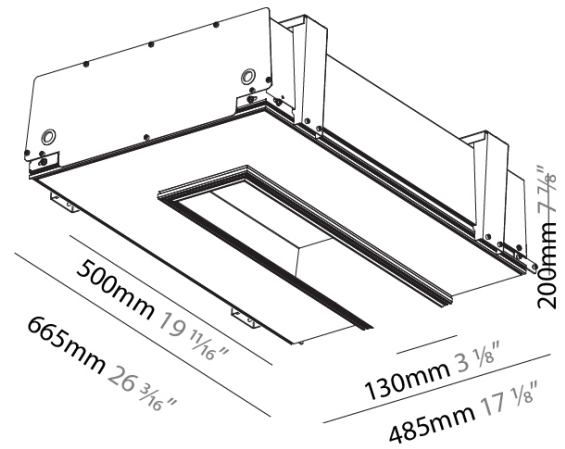

2LOOK4 130 TRIMLESS

A38835- -

base number   Profile   Finishes
Length   (Diamond)

PROJECT
TYPE
SPECIFIER
QUANTITY
DATE

DESCRIPTION
2Look4 130 Track - 500mm/19 11/16" / 1000mm/39 3/8" / 1500mm/59 1/16" / 1800mm/70 7/8" - End Module - Black Profile - Frame - Color Options 1-29

1. To build a product code in our configurator select the specify button on the base model # product page
2. To build a manual product code on this datasheet choose from the options listed below in blue font and add the suffix to the base model #

GENERAL

Series: 2Look4 130
Partner: Prolicht
Division: Architectural
Installation: Trimless
Product Type: Linear Profiles
Mounting Location: Ceiling

PHYSICAL

Shape: Rectangle
Length (mm): 500 / 1000 / 1500 / 1800
Length (in): 19 11/16
Width (mm): 130
Width (in): 5 1/8
Height (mm): 200
Height (in): 7 7/8
Ceiling Thickness (mm): 12.5
Ceiling Thickness (in): 1/2
Min. Recessing Depth (mm): 200
Min. Recessing Depth (in): 7 7/8
Fixture Finish: SSR / BKV / CWI / CRY / HAB / UFT / ITA / RUA / FTG / MYG / LOD / PUS / FRO / FUP / KIA / POP / BLS / SPG / MEY / GOH / CHC / COM / ABZ / JAG / OBR / MOS / ROR
Fixture Material: Aluminum

RATINGS AND CERTIFICATIONS

Certified By: Certified for North American Standards
IP rating: IP20