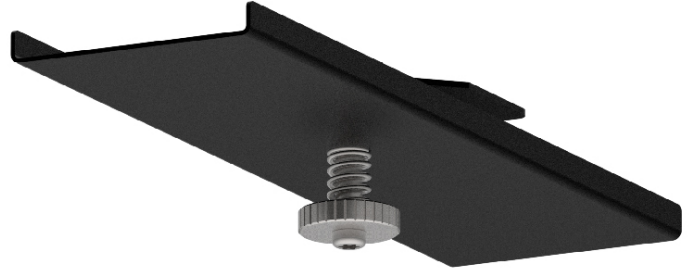

SNOOKER TRIMLESS PROFILE SYSTEM

A38843

base number

PROJECT
TYPE
SPECIFIER
QUANTITY
DATE

DESCRIPTION

G-50 Channel | Gravity Lift - Gravity Alignment Kit for RL Track

1. To build a product code in our configurator select the specify button on the base model # product page
2. To build a manual product code on this datasheet choose from the options listed below in blue font and add the suffix to the base model #

GENERAL

Series: Snooker
Subseries: Snooker Trimless Profile System
Partner: Prolicht
Division: Architectural
Product Type: Linear Profiles
Mounting Location: Ceiling

PHYSICAL

Shape: Rectangle
Length (mm): 150
Length (in): 5 7/8
Width (mm): 42
Width (in): 1 5/8
Height (mm): 25
Height (in): 1
Weight (kg): 0.063
Weight (lbs): 1/8
Fixture Finish: SSR / BKV / CWI / CRY / HAB / UFT / ITA / RUA / FTG / MYG / LOD / PUS / FRO / FUP / KIA / POP / BLS / SPG / MEY / GOH / CHC / COM / ABZ / JAG / OBR / MOS / ROR
Fixture Material: Metal

ELECTRICAL

Driver Included: No

RATINGS AND CERTIFICATIONS

Certified By: Certified for North American Standards
IP rating: IP20