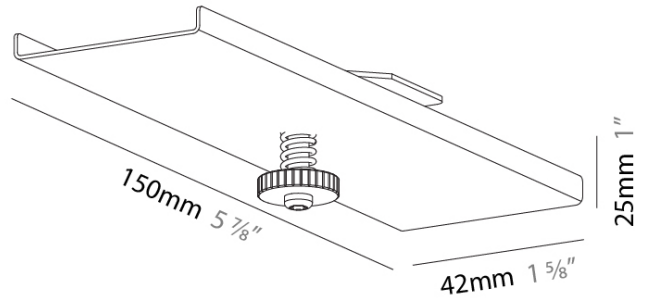

SNOOKER TRIMLESS PROFILE SYSTEM

A38843

base number

PROJECT
TYPE
SPECIFIER
QUANTITY
DATE

DESCRIPTION

G-50 Channel | Gravity Lift - Gravity Alignment Kit for RL Track

1. To build a product code in our configurator select the specify button on the base model # product page
2. To build a manual product code on this datasheet choose from the options listed below in blue font and add the suffix to the base model #

GENERAL

Series: Snooker
Subseries: Snooker Trimless Profile System
Partner: Prolicht
Division: Architectural
Product Type: Linear Profiles
Mounting Location: Ceiling

PHYSICAL

Shape: Rectangle
Length (mm): 150
Length (in): 5 7/8
Width (mm): 42
Width (in): 1 5/8
Height (mm): 25
Height (in): 1
Weight (kg): 0.063
Weight (lbs): 1/8
Fixture Finish: SSR / BKV / CWI / CRY / HAB / UFT / ITA / RUA / FTG / MYG / LOD / PUS / FRO / FUP / KIA / POP / BLS / SPG / MEY / GOH / CHC / COM / ABZ / JAG / OBR / MOS / ROR
Fixture Material: Metal

ELECTRICAL

Driver Included: No

RATINGS AND CERTIFICATIONS

Certified By: Certified for North American Standards
IP rating: IP20