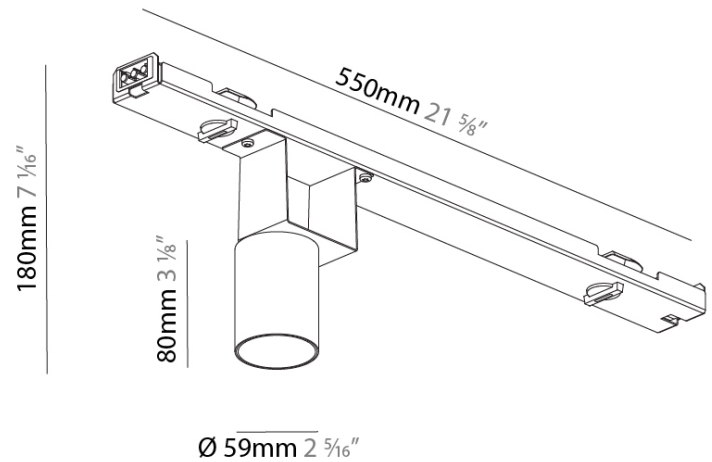

GENERAL

Series: Centriq
 Partner: Prolicht
 Division: Architectural
 Installation: Track
 Product Type: Spots
 Mounting Location: Ceiling
 Light Distribution: Adjustable / Direct

PHYSICAL

Aperture Sizes - Downlights: 2"
 Shape: Cylinder
 Diameter (mm): 59
 Diameter (in): 2 5/16
 Length (mm): 550
 Length (in): 21 5/8
 Height (mm): 80
 Height (in): 3 1/8
 Weight (kg): 0.868
 Weight (lbs): 1.914
 Fixture Finish: SSR / BKV / CWI / CRY / HAB / UFT / ITA / RUA / FTG / MYG / LOD / PUS / FRO / FUP / KIA / POP / BLS / SPG / MEY / GOH / CHC / COM / ABZ / JAG / OBR / MOS / ROR
 Fixture Material: Aluminum

OPTICAL

Beam Angle: 10
 Adjustability: Rotational 340°; Tilt 90°
 Upon Request: Special Beam Angles

RATINGS AND CERTIFICATIONS

Certified By: Certified for North American Standards
 IP rating: IP20

A38844-