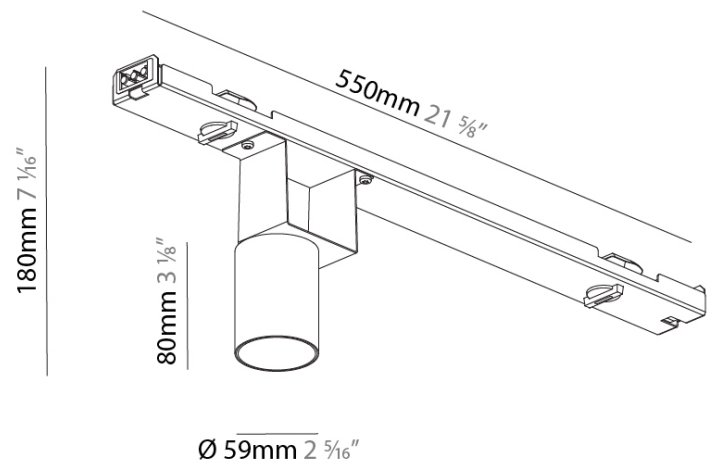

GENERAL

Series: Centriq
 Partner: Prolicht
 Division: Architectural
 Installation: Track
 Product Type: Spots
 Mounting Location: Ceiling
 Light Distribution: Adjustable / Direct

PHYSICAL

Aperture Sizes - Downlights: 2"
 Shape: Cylinder
 Diameter (mm): 59
 Diameter (in): 2 5/16
 Length (mm): 550
 Length (in): 21 5/8
 Height (mm): 80
 Height (in): 3 1/8
 Weight (kg): 0.868
 Weight (lbs): 1.914
 Fixture Finish: SSR / BKV / CWI / CRY / HAB / UFT / ITA / RUA / FTG / MYG / LOD / PUS / FRO / FUP / KIA / POP / BLS / SPG / MEY / GOH / CHC / COM / ABZ / JAG / OBR / MOS / ROR
 Fixture Material: Aluminum

OPTICAL

Beam Angle: 10
 Adjustability: Rotational 340°; Tilt 90°
 Upon Request: Special Beam Angles

RATINGS AND CERTIFICATIONS

Certified By: Certified for North American Standards
 IP rating: IP20

A38844-