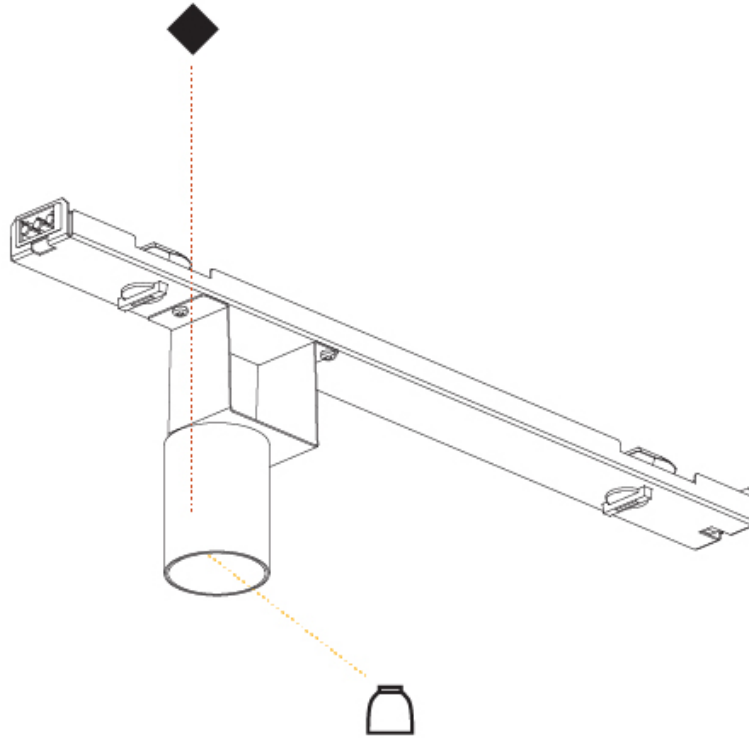

A38844-

PROJECT

TYPE

SPECIFIER

QUANTITY

DATE

A