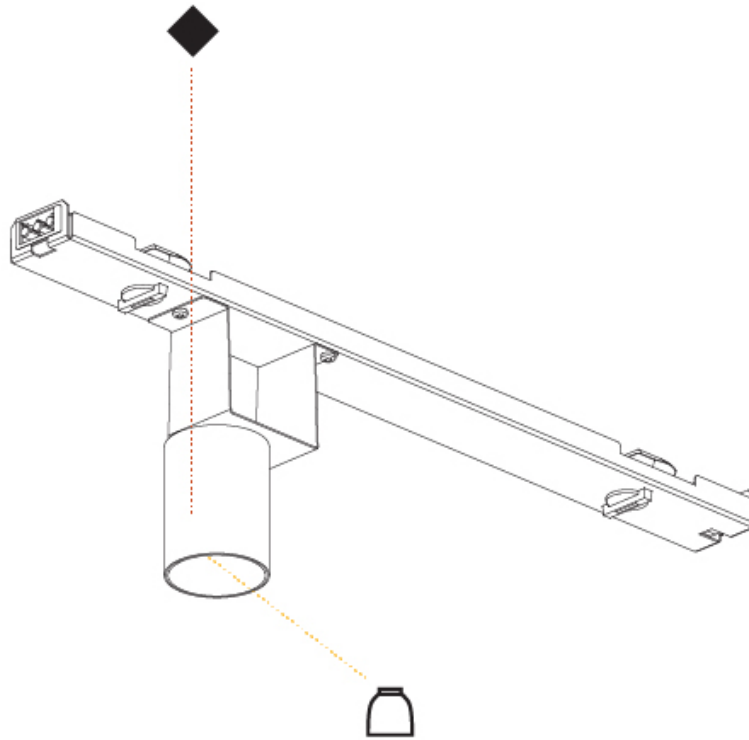

A38844-

PROJECT

TYPE

SPECIFIER

QUANTITY

DATE

A