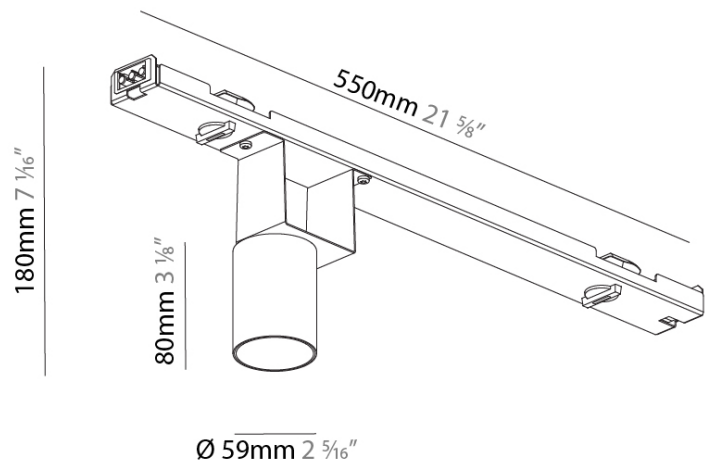

GENERAL

Series: Centriq
Partner: Prolicht
Division: Architectural
Installation: Track
Product Type: Spots
Mounting Location: Ceiling
Light Distribution: Adjustable / Direct

PHYSICAL

Aperture Sizes - Downlights: 2"
Shape: Cylinder
Diameter (mm): 59
Diameter (in): 2 5/16
Length (mm): 550
Length (in): 21 5/8
Height (mm): 80
Height (in): 3 1/8
Weight (kg): 0.868
Weight (lbs): 1.914
Fixture Finish: SSR / BKV / CWI / CRY / HAB / UFT / ITA / RUA / FTG / MYG / LOD / PUS / FRO / FUP / KIA / POP / BLS / SPG / MEY / GOH / CHC / COM / ABZ / JAG / OBR / MOS / ROR
Fixture Material: Aluminum

ELECTRICAL

Lamp Type: LED (Zhaga Standard)
Input Wattage (W): 12.1 / 14.7
Total Output Wattage (W): 11 / 13.4
Dimming: Tri-Mode (Non-Dimming and Phase Dimming (120Vac only) and 0-10V Dimming)
Driver Included: Yes
Driver Location: Integrated
Driver Type: Constant Current - Universal
Driver Class: Class 2
Input Voltage (V): 120 - 277
Constant Current (MA): 350

LED

Number of LEDs: 1
Color Temperature (°K): 2700 / 3000 / 3500 / 4000
Max. Delivered Lumen (lm): 520 / 580 / 627 / 640
Nominal Lumen (lm): 960 / 1070 / 1157 / 1180
CRI: >90 CRI
Lamp Life (hrs): 50000
Upon Request: Special Color Temperature Special Led

OPTICAL

Beam Angle: 10
Adjustability: Rotational 340°; Tilt 90°
Upon Request: Special Beam Angles

RATINGS AND CERTIFICATIONS

Certified By: Certified for North American Standards
IP rating: IP20