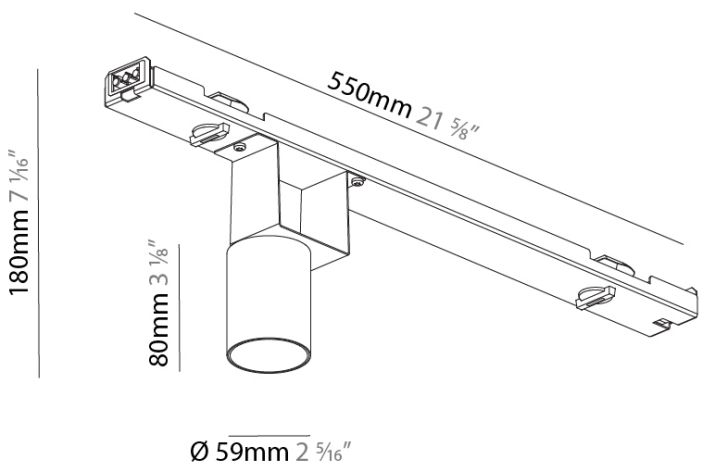

GENERAL
Series: Centriq
Partner: Prolicht
Division: Architectural
Installation: Track
Product Type: Spots
Mounting Location: Ceiling
Light Distribution: Adjustable / Direct

PHYSICAL
Aperture Sizes - Downlights: 2"
Shape: Cylinder
Diameter (mm): 59
Diameter (in): 2 5/16
Length (mm): 550
Length (in): 21 5/8
Height (mm): 80
Height (in): 3 1/8
Weight (kg): 0.868
Weight (lbs): 1.914
Fixture Finish: SSR / BKV / CWI / CRY / HAB / UFT / ITA / RUA / FTG / MYG / LOD / PUS / FRO / FUP / KIA / POP / BLS / SPG / MEY / GOH / CHC / COM / ABZ / JAG / OBR / MOS / ROR
Fixture Material: Aluminum

ELECTRICAL
Lamp Type: LED (Zhaga Standard)
Input Wattage (W): 13.4
Total Output Wattage (W): 12.2
Dimming: Tri-Mode (Non-Dimming and Phase Dimming (120Vac only) and 0-10V Dimming)
Driver Included: Yes
Driver Location: Integrated
Driver Type: Constant Current - Universal
Driver Class: Class 2
Input Voltage (V): 120 - 277
Constant Current (MA): 350

LED
Number of LEDs: 1
Color Temperature (°K): 2700 / 3000 / 3500 / 4000
Max. Delivered Lumen (lm): 890 / 920 / 970 / 990
Nominal Lumen (lm): 1304 / 1352 / 1421 / 1450
CRI: >90 CRI
Lamp Life (hrs): 50000
Upon Request: Special Color Temperature Special Led

OPTICAL
Reflector: 16 / 32 / 46
Adjustability: Rotational 340°; Tilt 90°
Upon Request: Special Beam Angles

RATINGS AND CERTIFICATIONS
Certified By: Certified for North American Standards
IP rating: IP20