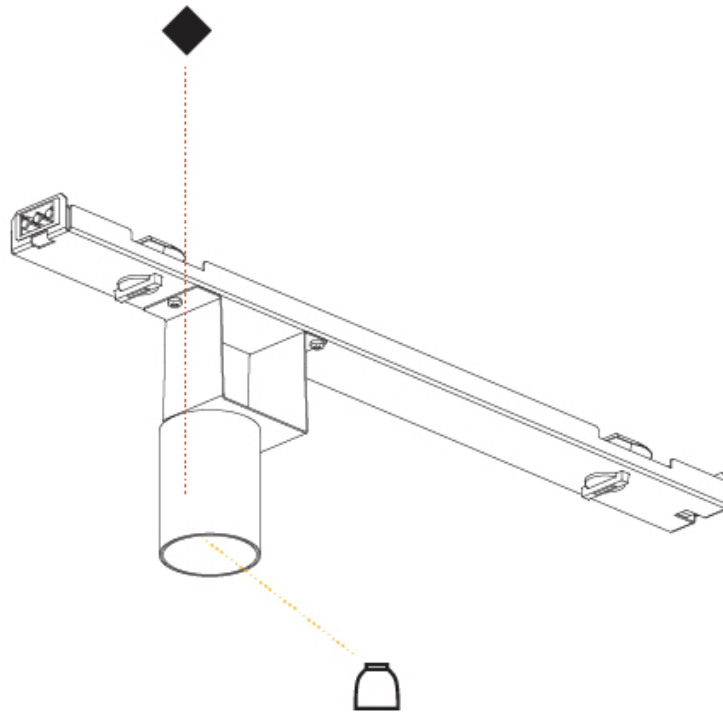

PROJECT

TYPE

SPECIFIER

QUANTITY

DATE