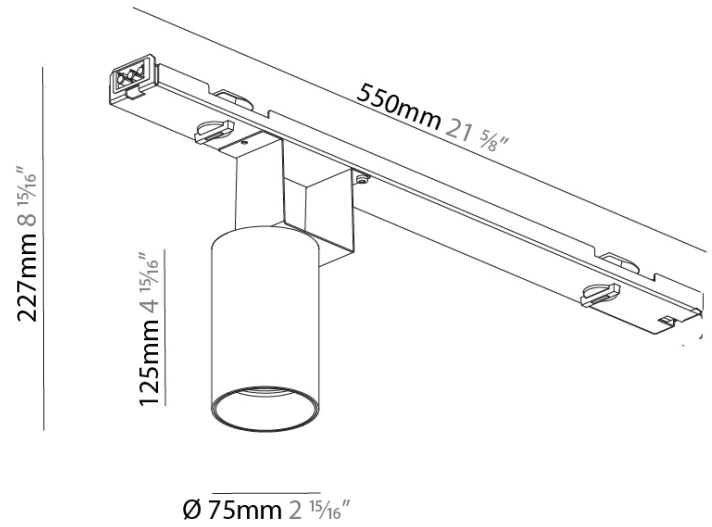

GENERAL

Series: Centriq
 Partner: Prolicht
 Division: Architectural
 Installation: Track
 Product Type: Spots
 Mounting Location: Ceiling
 Light Distribution: Adjustable / Direct

PHYSICAL

Aperture Sizes - Downlights: 2"
 Shape: Cylinder
 Diameter (mm): 75
 Diameter (in): 2 15/16
 Length (mm): 550
 Length (in): 21 5/8
 Height (mm): 125
 Height (in): 4 15/16
 Weight (kg): 1.041
 Weight (lbs): 2.30
 Fixture Finish: SSR / BKV / CWI / CRY / HAB / UFT / ITA / RUA / FTG / MYG / LOD / PUS / FRO / FUP / KIA / POP / BLS / SPG / MEY / GOH / CHC / COM / ABZ / JAG / OBR / MOS / ROR
 Fixture Material: Aluminum

OPTICAL

Beam Angle: 10
 Adjustability: Rotational 340°; Tilt 90°
 Upon Request: Special Beam Angles

RATINGS AND CERTIFICATIONS

Certified By: Certified for North American Standards
 IP rating: IP20

PROJECT	_____
TYPE	_____
SPECIFIER	_____
QUANTITY	_____
DATE	_____