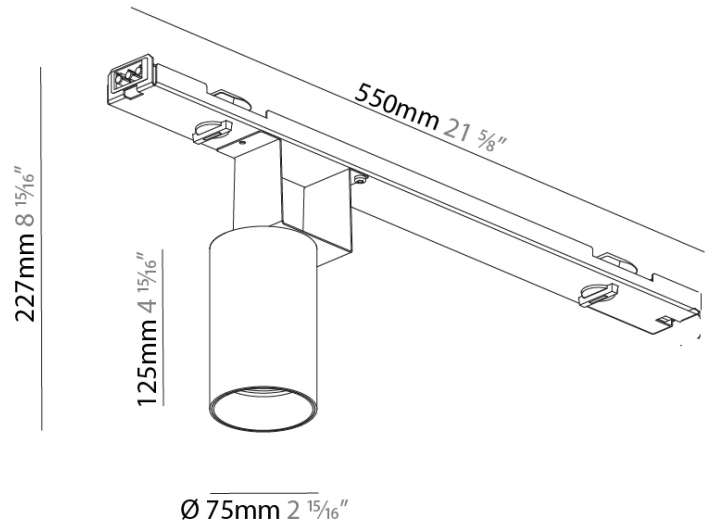

GENERAL

Series: Centriq
Partner: Prolicht
Division: Architectural
Installation: Track
Product Type: Spots
Mounting Location: Ceiling
Light Distribution: Adjustable / Direct

PHYSICAL

Aperture Sizes - Downlights: 2"
Shape: Cylinder
Diameter (mm): 75
Diameter (in): 2 15/16
Length (mm): 550
Length (in): 21 5/8
Height (mm): 125
Height (in): 4 15/16
Weight (kg): 1.041
Weight (lbs): 2.30
Fixture Finish: SSR / BKV / CWI / CRY / HAB / UFT / ITA / RUA / FTG / MYG / LOD / PUS / FRO / FUP / KIA / POP / BLS / SPG / MEY / GOH / CHC / COM / ABZ / JAG / OBR / MOS / ROR
Fixture Material: Aluminum

ELECTRICAL

Lamp Type: LED (Zhaga Standard)
Input Wattage (W): 12.1 / 14.7
Total Output Wattage (W): 11 / 13.4
Dimming: Tri-Mode (Non-Dimming and Phase Dimming (120Vac only) and 0-10V Dimming)
Driver Included: Yes
Driver Location: Integrated
Driver Type: Constant Current - Universal
Driver Class: Class 2
Input Voltage (V): 120 - 277
Constant Current (MA): 350

LED

Number of LEDs: 1
Color Temperature (°K): 2700 / 3000 / 3500 / 4000
Max. Delivered Lumen (lm): 870 / 970 / 1039 / 1060
Nominal Lumen (lm): 960 / 1070 / 1156 / 1180
CRI: >90 CRI
Lamp Life (hrs): 50000
Upon Request: Special Color Temperature Special Led

OPTICAL

Beam Angle: 10
Adjustability: Rotational 340°; Tilt 90°
Upon Request: Special Beam Angles

RATINGS AND CERTIFICATIONS

Certified By: Certified for North American Standards
IP rating: IP20