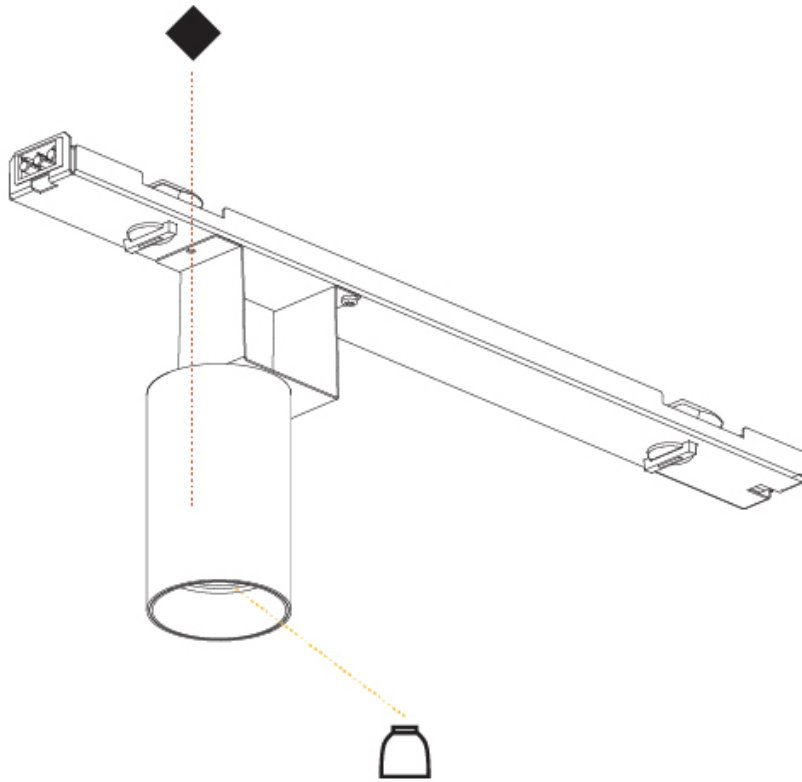

GENERAL

Series: Centriq
 Partner: Prolicht
 Division: Architectural
 Installation: Track
 Product Type: Spots
 Mounting Location: Ceiling
 Light Distribution: Adjustable / Direct

PHYSICAL

Aperture Sizes - Downlights: 2"
 Shape: Cylinder
 Diameter (mm): 75
 Diameter (in): 2 15/16
 Length (mm): 550
 Length (in): 21 5/8
 Height (mm): 125
 Height (in): 4 15/16
 Weight (kg): 1.041
 Weight (lbs): 2.30
 Fixture Finish: SSR / BKV / CWI / CRY / HAB / UFT / ITA / RUA / FTG / MYG / LOD / PUS / FRO / FUP / KIA / POP / BLS / SPG / MEY / GOH / CHC / COM / ABZ / JAG / OBR / MOS / ROR
 Fixture Material: Aluminum

OPTICAL

Beam Angle: 10
 Adjustability: Rotational 340°; Tilt 90°
 Upon Request: Special Beam Angles

RATINGS AND CERTIFICATIONS

Certified By: Certified for North American Standards
 IP rating: IP20

PROJECT	_____
TYPE	_____
SPECIFIER	_____
QUANTITY	_____
DATE	_____