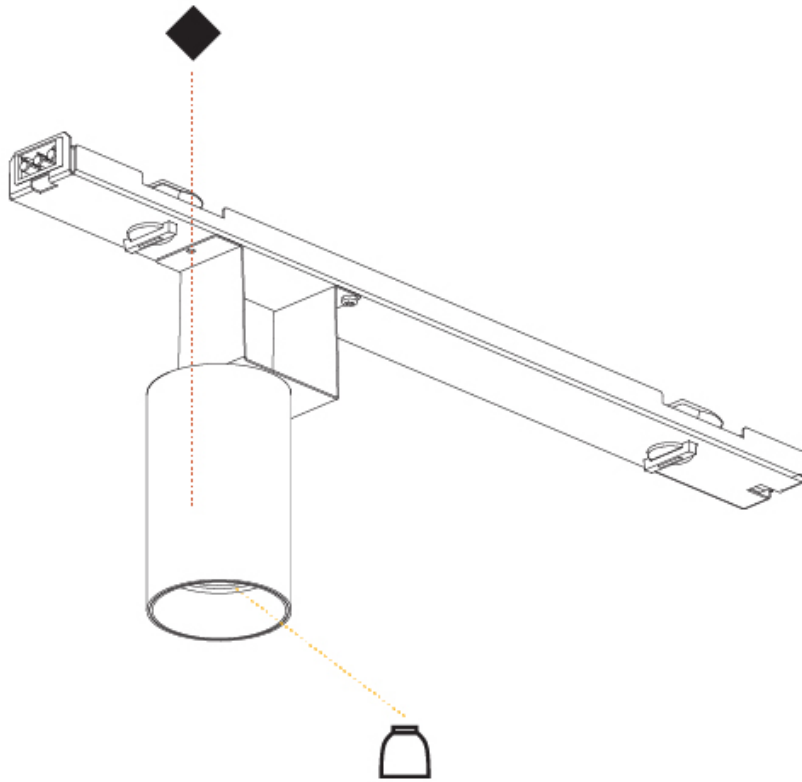

#### OPTICAL

Beam Angle: 10  
 Adjustability: Rotational 340°; Tilt 90°  
 Upon Request: Special Beam Angles