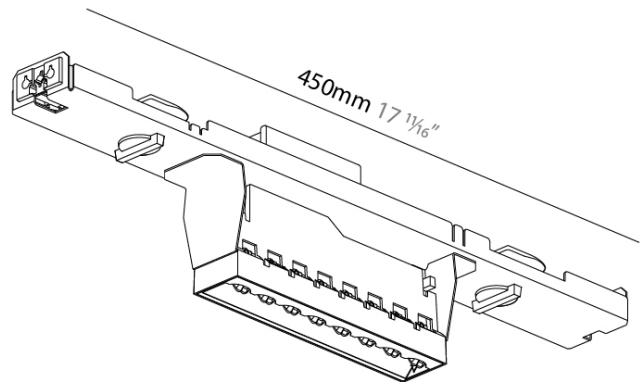

GENERAL

Series: Magiq Hollow Wallwash
Subseries: Magiq Hollow Wallwash Korona
Partner: Prolicht
Division: Architectural
Installation: Track
Light Distribution: Asymmetric

PHYSICAL

Shape: Rectangle
Length (mm): 450
Length (in): 17 ¹¹/₁₆
Width (mm): 49
Width (in): 1 ¹⁵/₁₆
Height (mm): 99
Height (in): 1 ¹⁹/₁₆
Weight (kg): 0.962
Weight (lbs): 2.12

Fixture Finish: SSR / BKV / CWI / CRY / HAB / UFT / ITA / RUA / FTG / MYG / LOD / PUS / FRO / FUP / KIA / POP / BLS / SPG / MEY / GOH / CHC / COM / ABZ / JAG / OBR / MOS / ROR
Fixture Material: Aluminum Die Cast

ELECTRICAL

Lamp Type: LED (Zhaga Standard)
Input Wattage (W): 19.0
Total Output Wattage (W): 17.3
Dimming: Tri-Mode (Non-Dimming and Phase Dimming (120Vac only) and 0-10V Dimming)
Driver Included: Yes
Driver Location: Integrated
Driver Type: Constant Current - Universal
Driver Class: Class 2
Input Voltage (V): 120 - 277
Constant Current (MA): 700

LED

Color Temperature (°K): 2700 / 3000 / 4000
Max. Delivered Lumen (lm): 1113 / 1177 / 1346
Nominal Lumen (lm): 1328.2 / 1404.5 / 1606.3
CRI: >90 CRI
Lamp Life (hrs): 50000
Upon Request: Special Color Temperature RGBW Tunable

OPTICAL

Adjustability: Tilt ±25°
Upon Request: Special Beam Angles

RATINGS AND CERTIFICATIONS

Certified By: Certified for North American Standards
IP rating: IP20