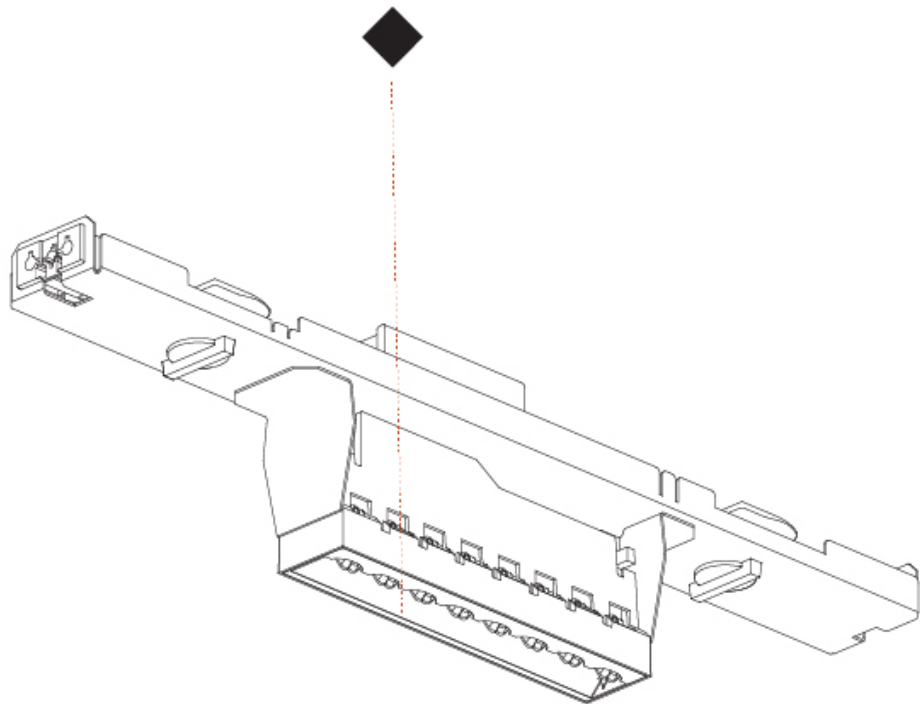

MAGIQ HOLLOW WALLWASH KORONA TRACK

A38858-

PROJECT

TYPE

SPECIFIER

QUANTITY

DATE

A