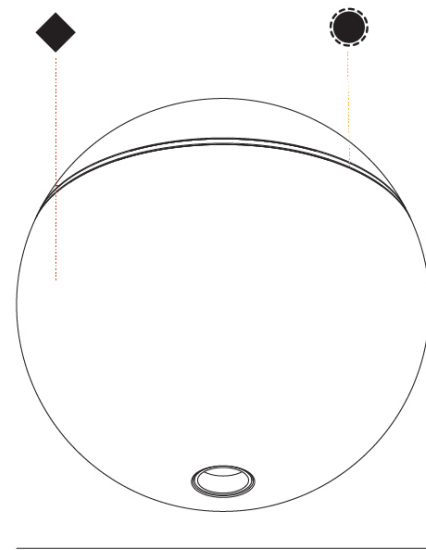

1. To build a product code in our configurator select the specify button on the base model # product page
2. To build a manual product code on this datasheet choose from the options listed below in blue font and add the suffix to the base model #

GENERAL
Series: Snooker
Partner: Prolicht
Division: Architectural
Light Distribution: Downlight

PHYSICAL
Shape: Round
Diameter (mm): 72
Diameter (in): 2 13/16
Height (mm): 72
Height (in): 2 13/16
Weight (kg): 0.733
Weight (lbs): 1.62
Fixture Finish: SSR / BKV / CWI / CRY / HAB / UFT / ITA / RUA / FTG / MYG / LOD / PUS / FRO / FUP / KIA / POP / BLS / SPG / MEY / GOH / CHC / COM / ABZ / JAG / OBR / MOS / ROR
Fixture Material: Aluminum Die Cast

ELECTRICAL
Lamp Type: LED (Zhaga Standard)
Input Wattage (W): 6.5
Total Output Wattage (W): 5.8
Dimming: 0-10V Dimming
Driver Included: No
Driver Location: External
Input Voltage (V): 48
Constant Current (MA): 500

LED
Number of LEDs: 1
Color Temperature (°K): 2700 / 3000 / 4000
Max. Delivered Lumen (lm): 270 / 290 / 310
Nominal Lumen (lm): 448 / 483 / 514
CRI: >90 CRI
Upon Request: Special Color Temperature 3500K available in minimum quantities (larger quantities upon request)

OPTICAL
Beam Angle: 55
Upon Request: 55° Beam Angle: Dual Focus lens technology - very low UGR

RATINGS AND CERTIFICATIONS
Certified By: Certified for North American Standards
IP rating: IP20

Ø 72mm 2 13/16"