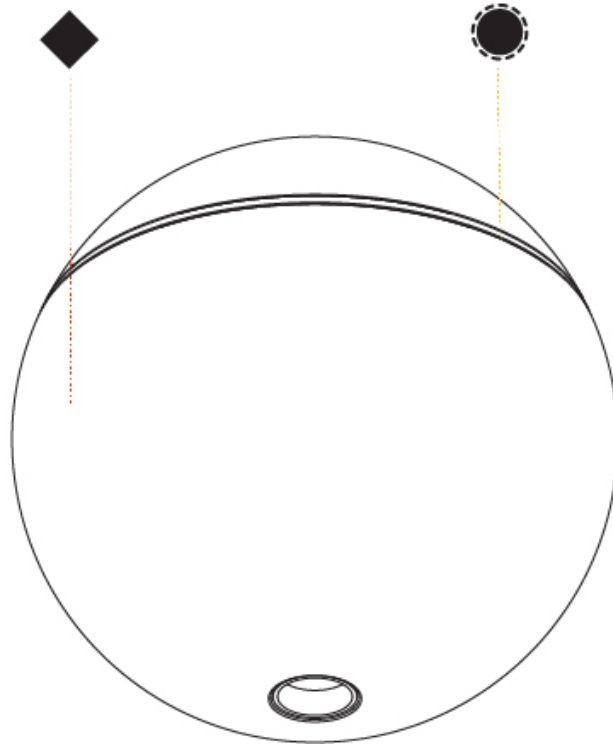

SNOOKER

A38862-

PROJECT

TYPE

SPECIFIER

QUANTITY

DATE

A