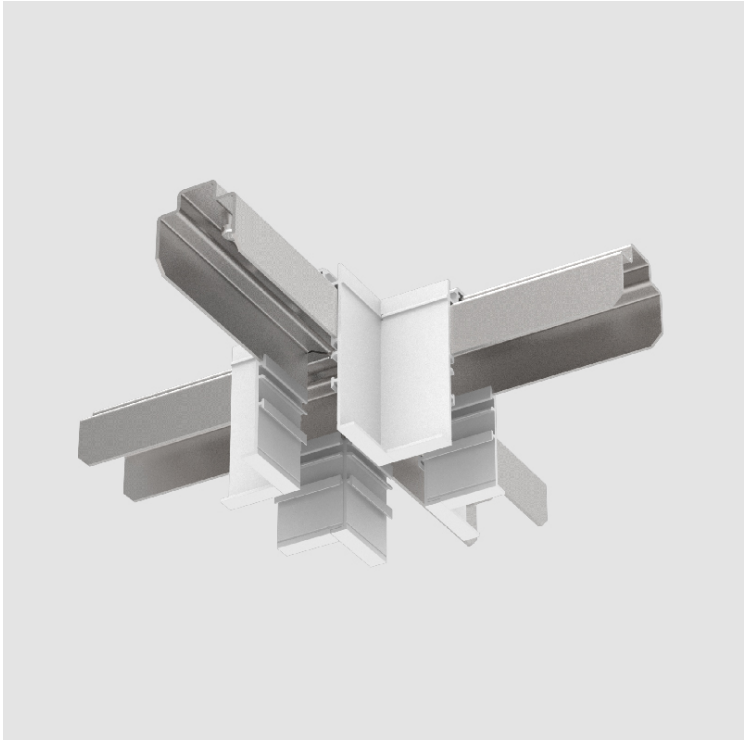

PROJECT
TYPE
SPECIFIER
QUANTITY
DATE

A38873-

base number   Finishes
(Diamond)

DESCRIPTION

Idaho 40 / Hypro 40 - Recessed System X-Connector

1. To build a product code in our configurator select the specify button on the base model # product page
2. To build a manual product code on this datasheet choose from the options listed below in blue font and add the suffix to the base model #

GENERAL
Brand: Prolicht
Division: Architectural

PHYSICAL
Length (mm): 100
Length (in): 3 15/16
Width (mm): 100
Width (in): 3 15/16
Height (mm): 76
Height (in): 3
Weight (kg): 0.682
Weight (lbs): 1.5
Fixture Finish: SSR / BKV / CWI / CRY / HAB / UFT / ITA / RUA / FTG / MYG / LOD / PUS / FRO / FUP / KIA / POP / BLS / SPG / MEY / GOH / GUM / CHC / COM / ABZ / JAG / OBR / MOS / ROR
Fixture Material: Aluminum

RATINGS AND CERTIFICATIONS
Certified By: Certified for North American Standards
IP rating: IP20