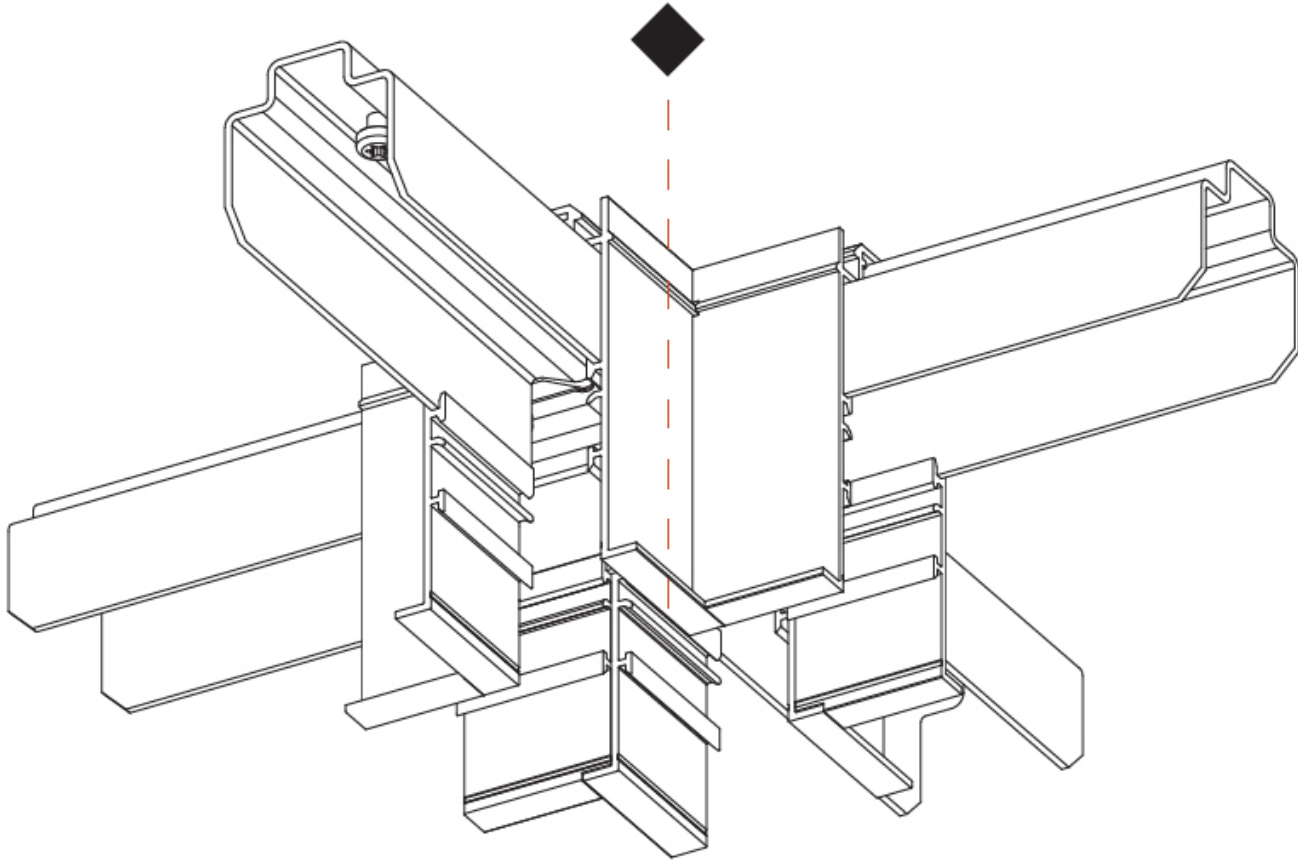

PROJECT	_____
TYPE	_____
SPECIFIER	_____
QUANTITY	_____
DATE	_____

A38873-

A