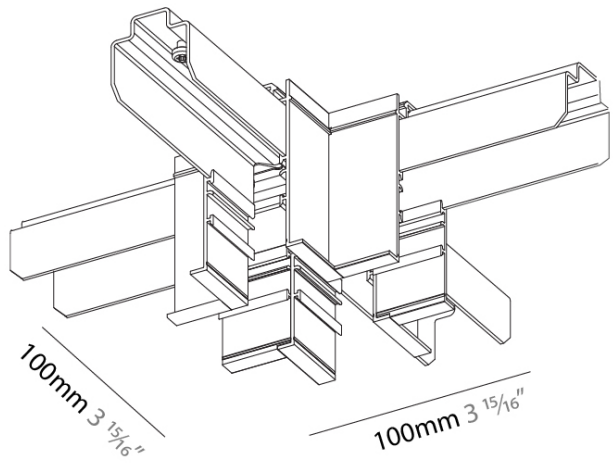

PROJECT
TYPE
SPECIFIER
QUANTITY
DATE

A38873-

base number   Finishes
(Diamond)

DESCRIPTION

Idaho 40 / Hypro 40 - Recessed System X-Connector

1. To build a product code in our configurator select the specify button on the base model # product page
2. To build a manual product code on this datasheet choose from the options listed below in blue font and add the suffix to the base model #

GENERAL
Brand: Prolicht
Division: Architectural

PHYSICAL
Length (mm): 100
Length (in): 3 15/16
Width (mm): 100
Width (in): 3 15/16
Height (mm): 76
Height (in): 3
Weight (kg): 0.682
Weight (lbs): 1.5
Fixture Finish: SSR / BKV / CWI / CRY / HAB / UFT / ITA / RUA / FTG / MYG / LOD / PUS / FRO / FUP / KIA / POP / BLS / SPG / MEY / GOH / GUM / CHC / COM / ABZ / JAG / OBR / MOS / ROR
Fixture Material: Aluminum

RATINGS AND CERTIFICATIONS
Certified By: Certified for North American Standards
IP rating: IP20