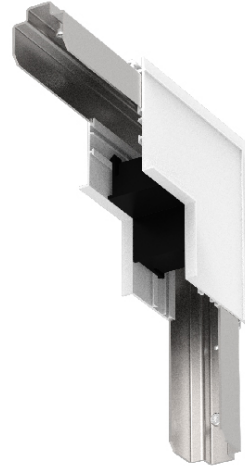

A38874-

base number   Finishes
(Diamond)

DESCRIPTION

Idaho 40 / Hypro 40 - Recessed System Wall / Ceiling Connector

1. To build a product code in our configurator select the specify button on the base model # product page
2. To build a manual product code on this datasheet choose from the options listed below in blue font and add the suffix to the base model #

GENERAL

Partner: Prolicht

Division: Architectural

PHYSICAL

Length (mm): 210

Length (in): 8 ¼

Width (mm): 50

Width (in): 1 15/16

Height (mm): 210

Height (in): 8 ¼

Weight (kg): 0.682

Weight (lbs): 1.5

Fixture Finish: SSR / BKV / CWI / CRY / HAB / UFT / ITA / RUA / FTG / MYG / LOD / PUS / FRO / FUP / KIA / POP / BLS / SPG / MEY / GOH / CHC / COM / ABZ / JAG / OBR / MOS / ROR

Fixture Material: Aluminum

RATINGS AND CERTIFICATIONS

Certified By: Certified for North American Standards

IP rating: IP20