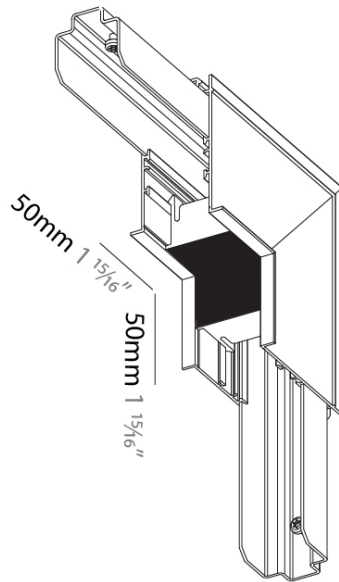

PROJECT
TYPE
SPECIFIER
QUANTITY
DATE

A38874-

base number   Finishes
(Diamond)

DESCRIPTION
Idaho 40 / Hypro 40 - Recessed System Wall / Ceiling Connector

1. To build a product code in our configurator select the specify button on the base model # product page
2. To build a manual product code on this datasheet choose from the options listed below in blue font and add the suffix to the base model #

GENERAL
Brand: Prolicht
Division: Architectural

PHYSICAL
Length (mm): 210
Length (in): 8 ¼
Width (mm): 50
Width (in): 1 15/16
Height (mm): 210
Height (in): 8 ¼
Weight (kg): 0.682
Weight (lbs): 1.5

Fixture Finish: SSR / BKV / CWI / CRY / HAB / UFT / ITA / RUA / FTG / MYG / LOD / PUS / FRO / FUP / KIA / POP / BLS / SPG / MEY / GOH / GUM / CHC / COM / ABZ / JAG / OBR / MOS / ROR

Fixture Material: Aluminum

RATINGS AND CERTIFICATIONS
Certified By: Certified for North American Standards
IP rating: IP20