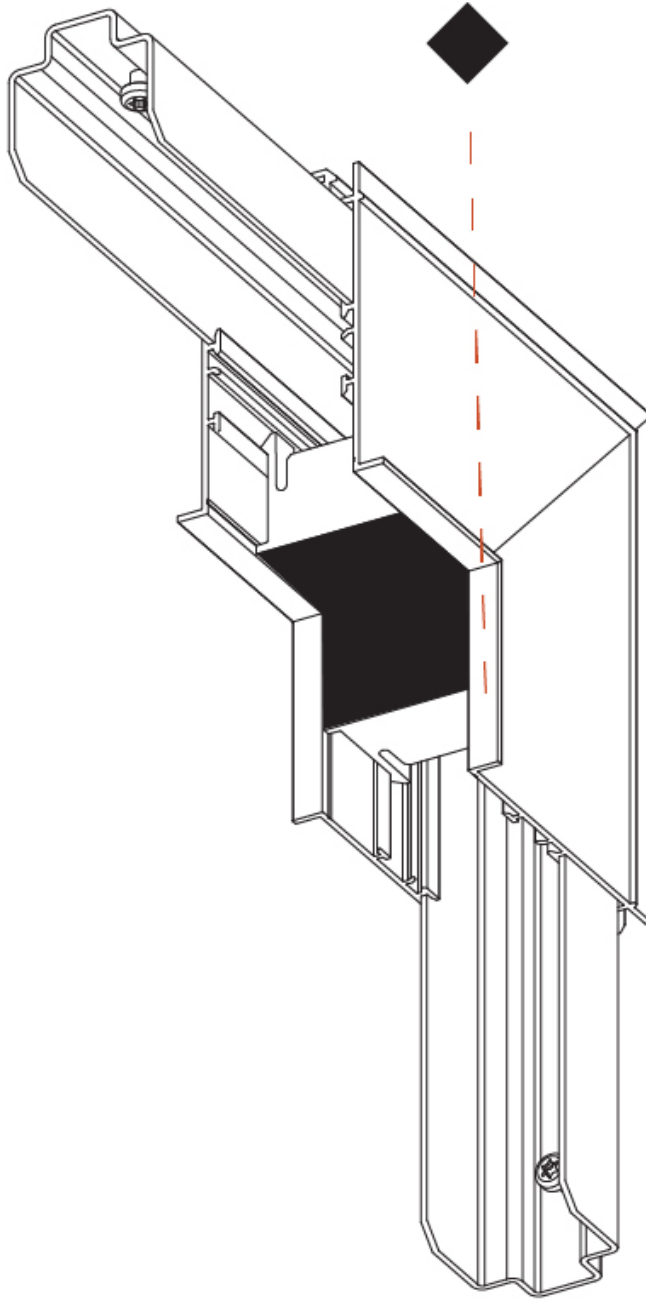

PROJECT _____

TYPE _____

SPECIFIER _____

QUANTITY _____

DATE _____

A38874-

A