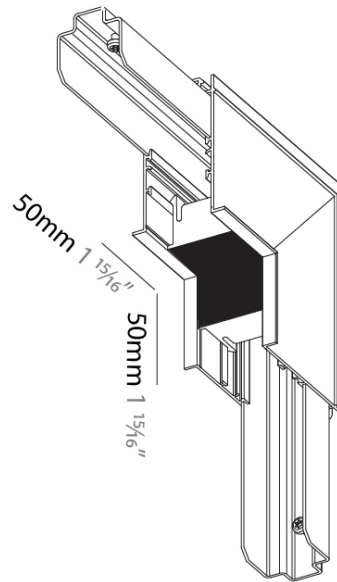

A38874-

base number   Finishes
(Diamond)

DESCRIPTION

Idaho 40 / Hypro 40 - Recessed System Wall / Ceiling Connector

1. To build a product code in our configurator select the specify button on the base model # product page
2. To build a manual product code on this datasheet choose from the options listed below in blue font and add the suffix to the base model #

GENERAL

Partner: Prolicht

Division: Architectural

PHYSICAL

Length (mm): 210

Length (in): 8 ¼

Width (mm): 50

Width (in): 1 15/16

Height (mm): 210

Height (in): 8 ¼

Weight (kg): 0.682

Weight (lbs): 1.5

Fixture Finish: SSR / BKV / CWI / CRY / HAB / UFT / ITA / RUA / FTG / MYG / LOD / PUS / FRO / FUP / KIA / POP / BLS / SPG / MEY / GOH / CHC / COM / ABZ / JAG / OBR / MOS / ROR

Fixture Material: Aluminum

RATINGS AND CERTIFICATIONS

Certified By: Certified for North American Standards

IP rating: IP20