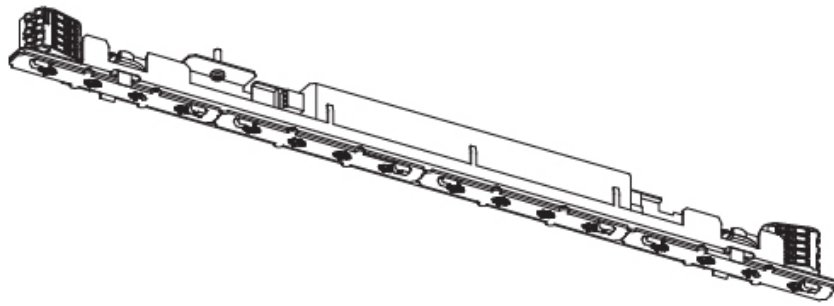

PROJECT _____

TYPE _____

SPECIFIER _____

QUANTITY _____

DATE _____

A38878-