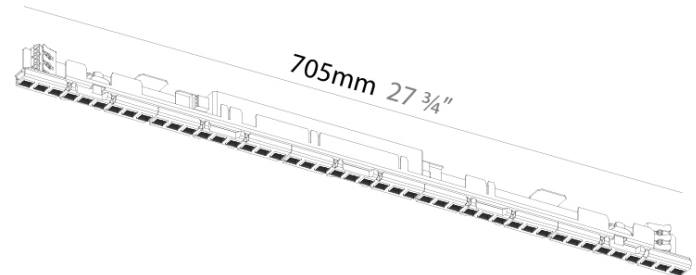

PROJECT	
TYPE	
SPECIFIER	
QUANTITY	
DATE	

A38878- _____ - _____
base number   LED   Color
                         Dimming   Temperature

DESCRIPTION
LED (Zhaga Standard) Linear Insert - Hypro 40 Profile Insert - 16.5W - 2700K / 3000K / 3500K / 4000K

1. To build a product code in our configurator select the specify button on the base model # product page
2. To build a manual product code on this datasheet choose from the options listed below in blue font and add the suffix to the base model #

GENERAL
Partner: Prolicht
Division: Architectural
Light Distribution: Direct

PHYSICAL
Length (mm): 705
Length (in): 27 3/4
Width (mm): 29
Width (in): 1 1/8
Height (mm): 50
Height (in): 1 15/16
Weight (kg): 0.64
Weight (lbs): 1.41
Fixture Material: Metal

ELECTRICAL
Lamp Type: LED (Zhaga Standard)
Input Wattage (W): 16.5
Total Output Wattage (W): 15
Dimming: [Non-Dimmable / 0-10V Dimming](#)
Driver Included: Yes
Driver Location: Integrated
Driver Type: Constant Current - 120Vac
Driver Class: Class 2
Input Voltage (V): 120
Constant Current (mA): 350

LED
Color Temperature (°K): [2700 / 3000 / 3500 / 4000](#)
Max. Delivered Lumen (lm): 1400 / 1490 / 1529 / 1560
Nominal Lumen (lm): 2250 / 2400 / 2450 / 2500
CRI: >80 CRI
Lamp Life (hrs): 50000

RATINGS AND CERTIFICATIONS
Certified By: Certified for North American Standards
IP rating: IP20