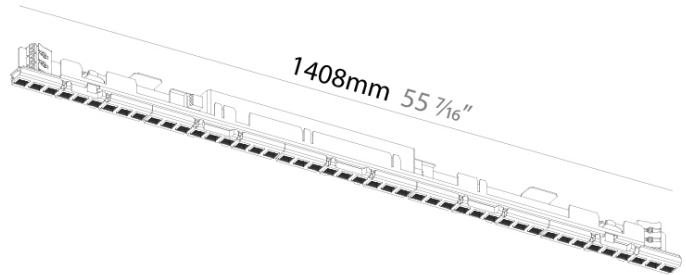

A38879-

base number LED Dimming Color Temperature

DESCRIPTION

LED (Zhaga Standard) Linear Insert - Hypro 40 Profile Insert - 35.6W LED (Zhaga Standard) - 2700K / 3000K / 3500K / 4000K

1. To build a product code in our configurator select the specify button on the base model # product page
2. To build a manual product code on this datasheet choose from the options listed below in blue font and add the suffix to the base model #

GENERAL

Brand: Prolicht
Division: Architectural

PHYSICAL

Length (mm): 1408
Length (in): 55 ⁷/₁₆
Width (mm): 29
Width (in): 1 ¹/₈
Height (mm): 50
Height (in): 1 ¹⁵/₁₆
Light Distribution: Direct
Weight (kg): 1.136
Weight (lbs): 2.5
Fixture Material: Metal

ELECTRICAL

Lamp Type: LED (Zhaga Standard)
Input Wattage (W): 35.6
Total Output Wattage (W): 30
[Dimming: Non-Dimmable / 0-10V Dimming](#)
Driver Included: Yes
Driver Location: Integrated
Driver Type: Constant Current - 120Vac
Driver Class: Class 1 and Class 2
Input Voltage (V): 120
Constant Current (mA): 350

LED

[Color Temperature (°K): 2700 / 3000 / 3500 / 4000](#)
Max. Delivered Lumen (lm): 2800 / 2990 / 3048 / 3110
Nominal Lumen (lm): 4500 / 4800 / 4900 / 5000
CRI: >80 CRI
Lamp Life (hrs): 50000

RATINGS AND CERTIFICATIONS

Certified By: Certified for North American Standards
IP rating: IP20