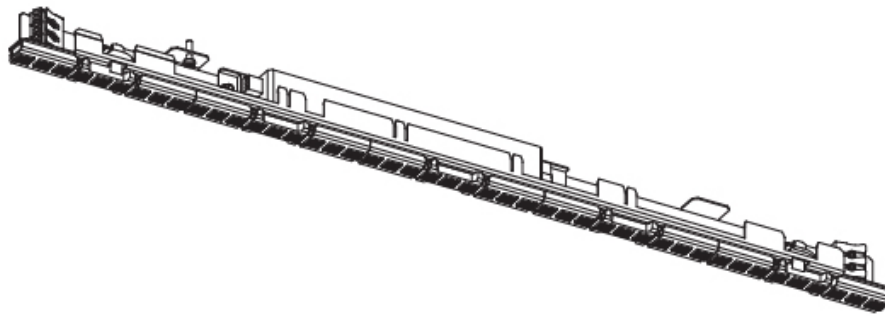

PROJECT

TYPE

SPECIFIER

QUANTITY

DATE

A38879-