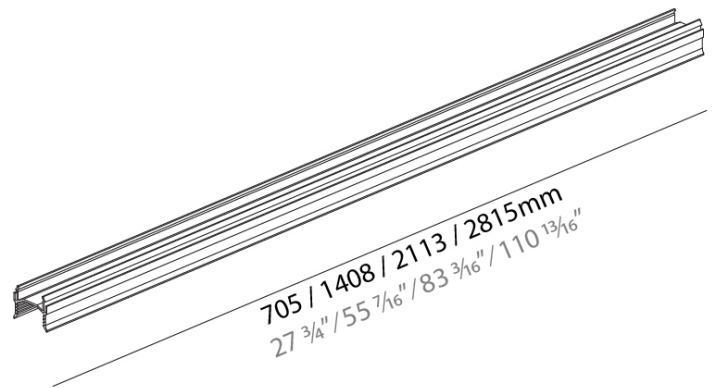

HYPRO 40

A38889

base number

DESCRIPTION

Idaho 40 / Hypro 40 - Rico LED (Zhaga Standard) Cover - 1408mm - Transparent

1. To build a product code in our configurator select the specify button on the base model # product page
2. To build a manual product code on this datasheet choose from the options listed below in blue font and add the suffix to the base model #

GENERAL

Series: Hypro _____

Subseries: Hypro 40 _____

Brand: Prolicht _____

Division: Architectural _____

PHYSICAL

Shape: Rectangle _____

Length (mm): 1408 _____

Length (in): 55 ⁷/₁₆ _____

Width (mm): 35 _____

Width (in): 1 ³/₈ _____

Height (mm): 28 _____

Height (in): 1 ¹/₈ _____

Weight (kg): 0.276 _____

Weight (lbs): 0.608 _____

Diffuser: PMMA - Transparent _____

RATINGS AND CERTIFICATIONS

Certified By: Certified for North American Standards _____

IP rating: IP20 _____