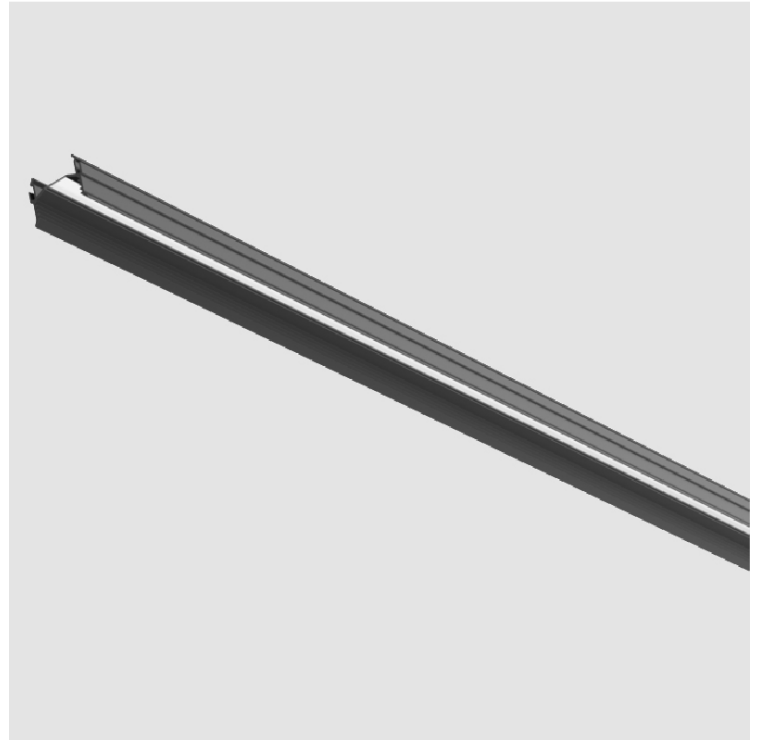

HYPRO 40

A38889

base number

DESCRIPTION

Idaho 40 / Hypro 40 - Rico LED (Zhaga Standard) Cover - 1408mm - Transparent

1. To build a product code in our configurator select the specify button on the base model # product page
2. To build a manual product code on this datasheet choose from the options listed below in blue font and add the suffix to the base model #

GENERAL

Series: Hypro _____

Subseries: Hypro 40 _____

Brand: Prolicht _____

Division: Architectural _____

PHYSICAL

Shape: Rectangle _____

Length (mm): 1408 _____

Length (in): 55 ⁷/₁₆ _____

Width (mm): 35 _____

Width (in): 1 ³/₈ _____

Height (mm): 28 _____

Height (in): 1 ¹/₈ _____

Weight (kg): 0.276 _____

Weight (lbs): 0.608 _____

Diffuser: PMMA - Transparent _____

RATINGS AND CERTIFICATIONS

Certified By: Certified for North American Standards _____

IP rating: IP20 _____