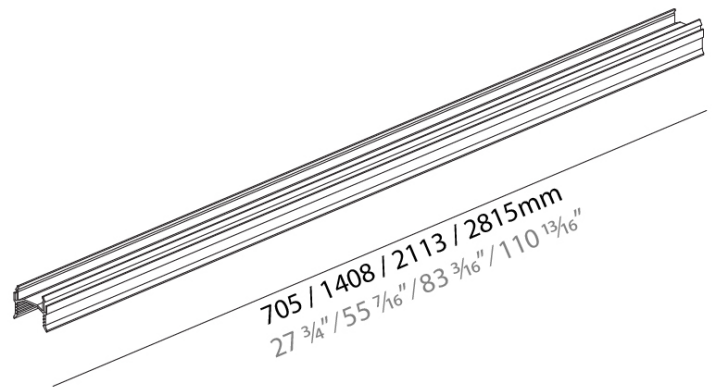

HYPRO 40

A38890

base number

DESCRIPTION

Idaho 40 / Hypro 40 - Recessed System - 2113mm Clear Cover

1. To build a product code in our configurator select the specify button on the base model # product page
2. To build a manual product code on this datasheet choose from the options listed below in blue font and add the suffix to the base model #

GENERAL

Series: Hypro _____

Subseries: Hypro 40 _____

Partner: Prolicht _____

Division: Architectural _____

PHYSICAL

Shape: Rectangle _____

Length (mm): 2113 _____

Length (in): 83 ³/₁₆ _____

Width (mm): 35 _____

Width (in): 1 ³/₈ _____

Height (mm): 28 _____

Height (in): 1 ¹/₈ _____

Weight (kg): 0.414 _____

Weight (lbs): 0.913 _____

RATINGS AND CERTIFICATIONS

Certified By: Certified for North American Standards _____

IP rating: IP20 _____