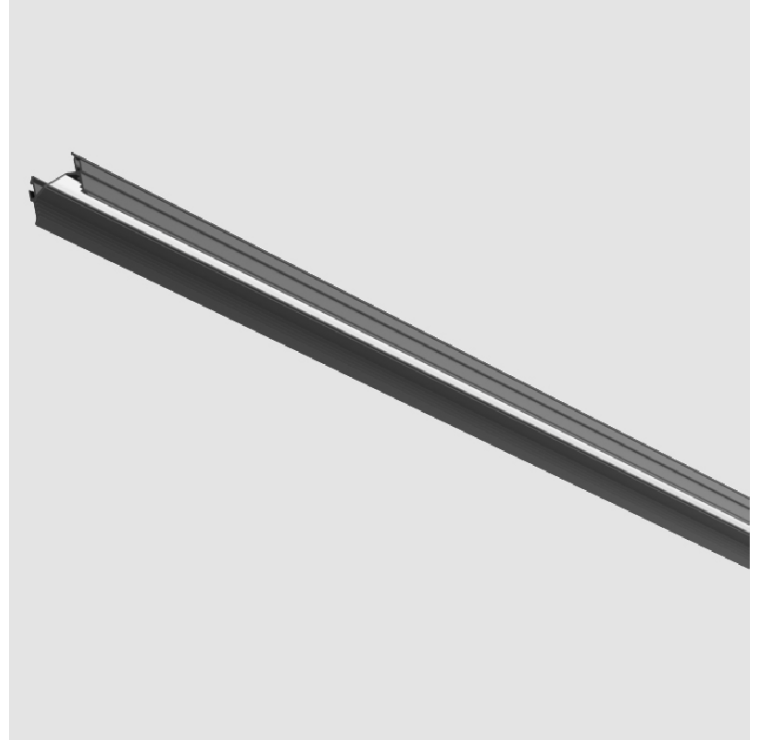

HYPRO 40

A38890

base number

DESCRIPTION

Idaho 40 / Hypro 40 - Recessed System - 2113mm Clear Cover

1. To build a product code in our configurator select the specify button on the base model # product page
2. To build a manual product code on this datasheet choose from the options listed below in blue font and add the suffix to the base model #

GENERAL

Series: Hypro _____

Subseries: Hypro 40 _____

Partner: Prolicht _____

Division: Architectural _____

PHYSICAL

Shape: Rectangle _____

Length (mm): 2113 _____

Length (in): 83 ³/₁₆ _____

Width (mm): 35 _____

Width (in): 1 ³/₈ _____

Height (mm): 28 _____

Height (in): 1 ¹/₈ _____

Weight (kg): 0.414 _____

Weight (lbs): 0.913 _____

RATINGS AND CERTIFICATIONS

Certified By: Certified for North American Standards _____

IP rating: IP20 _____