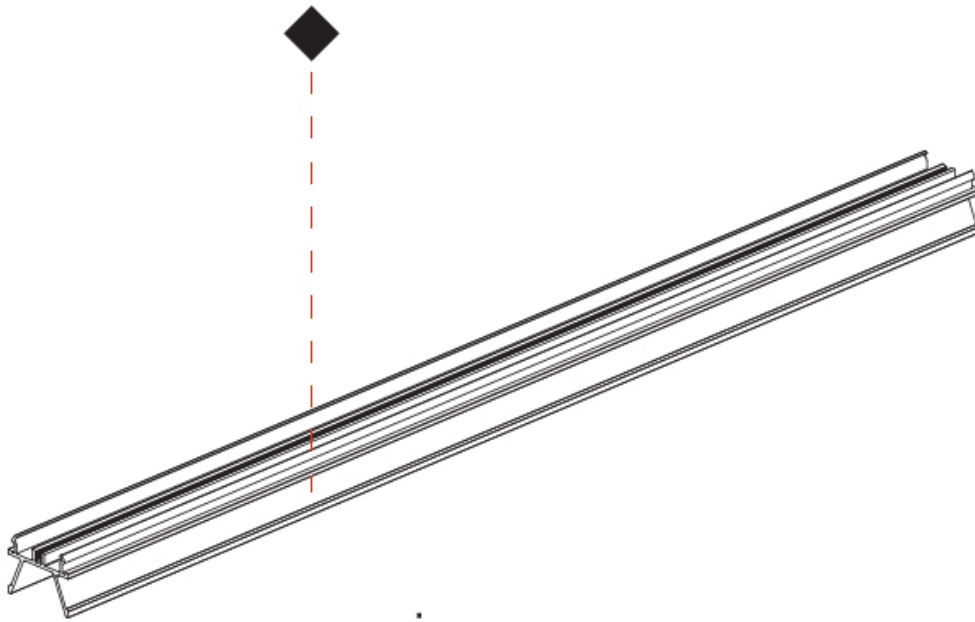

Fixture Material: Aluminum

RATINGS AND CERTIFICATIONS

Certified By: Certified for North American Standards
IP rating: IP20

Max. 3000mm 118 1/8"

PROJECT	_____
TYPE	_____
SPECIFIER	_____
QUANTITY	_____
DATE	_____