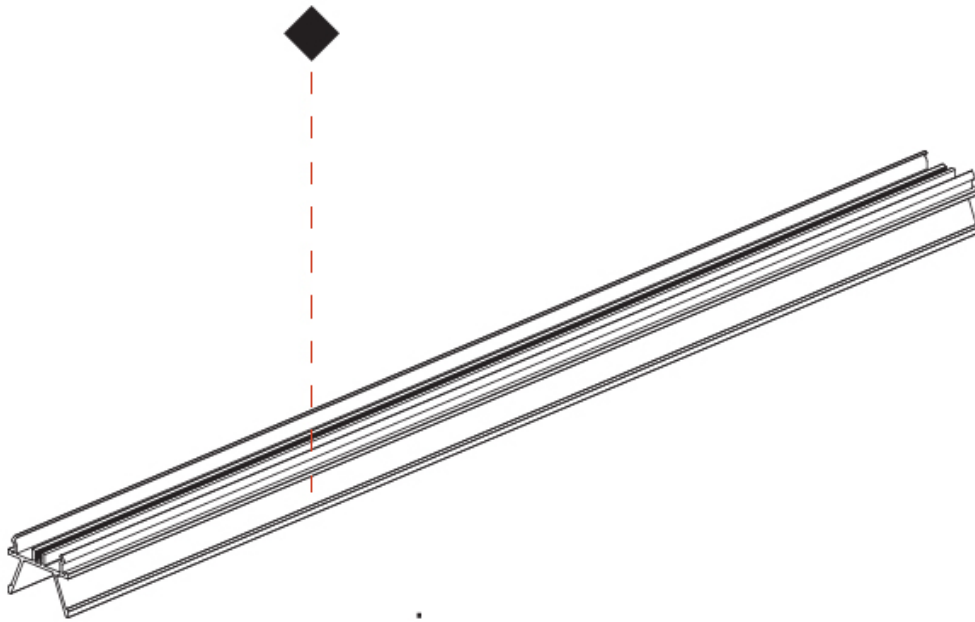

HYPRO 40 RECESSED

A38895-

PROJECT

TYPE

SPECIFIER

QUANTITY

DATE

A