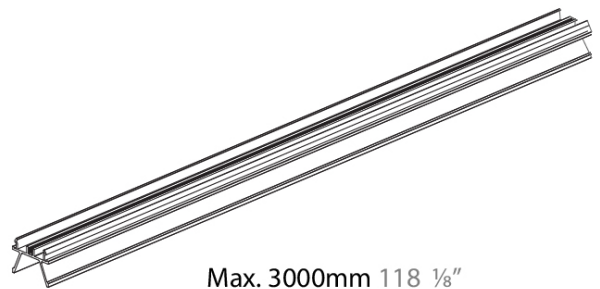

HYPRO 40 RECESSED

A38895-

base number   Finishes

PROJECT	_____
TYPE	_____
SPECIFIER	_____
QUANTITY	_____
DATE	_____

DESCRIPTION

Idaho 40 / Hypro 40 - Recessed System - Korona Aluminium Profile per meter - Max 3000mm / 118 1/8"

1. To build a product code in our configurator select the specify button on the base model # product page
2. To build a manual product code on this datasheet choose from the options listed below in blue font and add the suffix to the base model #

GENERAL

Series: Hypro
Subseries: Hypro 40
Partner: Prolicht
Division: Architectural
Installation: Recessed
Product Type: Linear Profiles
Mounting Location: Ceiling

PHYSICAL

Shape: Rectangle
Length (mm): Max. 3000
Length (in): 118 7/8
Width (mm): 35.2
Width (in): 1 3/8
Height (mm): 27.4
Height (in): 1 1/16
Weight (kg): 0.237
Weight (lbs): 0.52
Fixture Finish: ANA / SSR / BKV / CWI / CRY / HAB / MSR / UFT / ITA / RUA / OGR / FTG / MYG / RWR / LOD / PUS / FRO / FUP / KIA / POP / BLS / SPG / MEY / GOH / CHC / COM / ABZ / JAG / OBR / MOS / ROR
Fixture Material: Aluminum

RATINGS AND CERTIFICATIONS

Certified By: Certified for North American Standards
IP rating: IP20