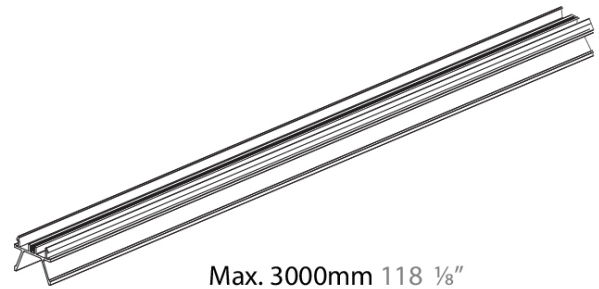

HYPRO 40 RECESSED

A38895-

base number Finishes

PROJECT

TYPE

SPECIFIER

QUANTITY

DATE

DESCRIPTION

Idaho 40 / Hypro 40 - Recessed System - Korona Aluminium Profile per meter - Max 3000mm / 118 1/8"

1. To build a product code in our configurator select the specify button on the base model # product page
2. To build a manual product code on this datasheet choose from the options listed below in blue font and add the suffix to the base model #

GENERAL

Series: Hypro
Subseries: Hypro 40
Brand: Prolicht
Division: Architectural
Mounting Type: Recessed
Mounting Location: Ceiling
Subcategory: Profile

PHYSICAL

Shape: Rectangle
Length (mm): Max. 3000
Length (in): 118 7/8
Width (mm): 35.2
Width (in): 1 3/8
Height (mm): 27.4
Height (in): 1 1/16
Weight (kg): 0.237
Weight (lbs): 0.52

Fixture Finish: ANA / SSR / BKV / CWI / CRY / HAB / MSR / UFT / ITA / RUA / OGR / FTG / MYG / RWR / LOD / PUS / FRO / FUP / KIA / POP / BLS / SPG / MEY / GOH / GUM / CHC / COM / ABZ / JAG / OBR / MOS / ROR

Fixture Material: Aluminum

RATINGS AND CERTIFICATIONS

Certified By: Certified for North American Standards
IP rating: IP20

Max. 3000mm 118 1/8"