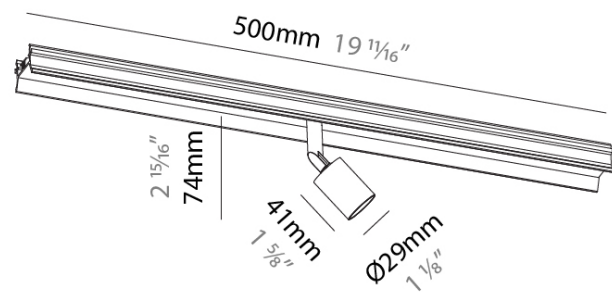

1. To build a product code in our configurator select the specify button on the base model # product page
2. To build a manual product code on this datasheet choose from the options listed below in blue font and add the suffix to the base model #

GENERAL

Series: Centriq
Partner: Prolicht
Division: Architectural
Installation: Recessed
Product Type: Linear Profiles
Mounting Location: Ceiling
Light Distribution: Adjustable / Direct

PHYSICAL

Shape: Cylinder
Diameter (mm): 29
Diameter (in): 1 1/8
Length (mm): 500
Length (in): 19 11/16
Height (mm): 74
Height (in): 2 15/16
Weight (kg): 0.554
Weight (lbs): 1.22
Fixture Finish: SSR / BKV / CWI / CRY / HAB / UFT / ITA / RUA / FTG / MYG / LOD / PUS / FRO / FUP / KIA / POP / BLS / SPG / MEY / GOH / CHC / COM / ABZ / JAG / OBR / MOS / ROR
Fixture Material: Aluminum

ELECTRICAL

Lamp Type: LED (Zhaga Standard)
Input Wattage (W): 4.4
Total Output Wattage (W): 4.29
Dimming: Non-Dimmable / 0-10V Dimming
Driver Included: Yes
Driver Location: Integrated
Driver Type: Constant Current - 120Vac
Driver Class: Class 2
Input Voltage (V): 120
Constant Current (MA): 350

LED

Number of LEDs: 1
Color Temperature (°K): 2700 / 3000 / 3500 / 4000
Max. Delivered Lumen (lm): 236 / 249 / 265 / 270
Nominal Lumen (lm): 340 / 360 / 382 / 390
CRI: >90 CRI
Lamp Life (hrs): 50000

OPTICAL

Optic: 24 / 32
Adjustability: Rotational 360°; Tilt 90°

RATINGS AND CERTIFICATIONS

Certified By: Certified for North American Standards
IP rating: IP20