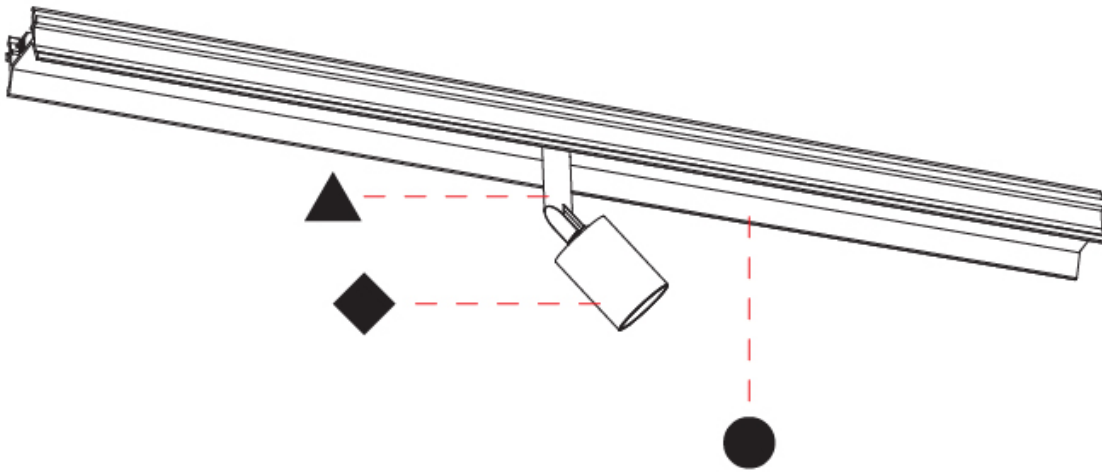

A38897-

PROJECT

TYPE

SPECIFIER

QUANTITY

DATE

A