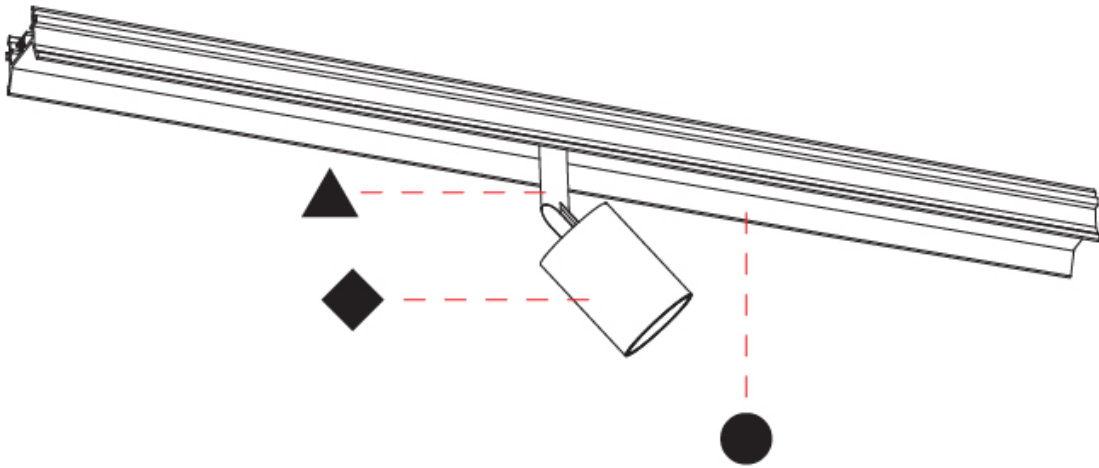

A38898-

PROJECT _____

TYPE _____

SPECIFIER _____

QUANTITY _____

DATE _____

A