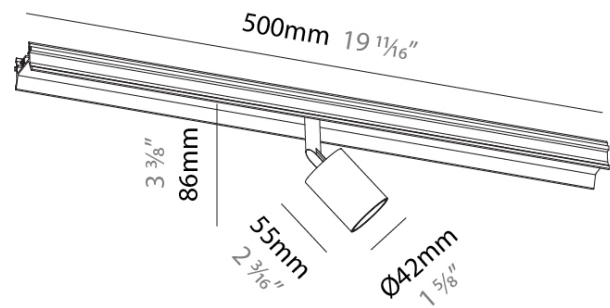

1. To build a product code in our configurator select the specify button on the base model # product page
2. To build a manual product code on this datasheet choose from the options listed below in blue font and add the suffix to the base model #

GENERAL
Series: Centriq
Partner: Prolicht
Division: Architectural
Installation: Recessed
Product Type: Spots
Mounting Location: Ceiling
Light Distribution: Adjustable / Direct

PHYSICAL
Aperture Sizes - Downlights: 1"
Shape: Cylinder
Diameter (mm): 40
Diameter (in): 1 5/16
Length (mm): 500
Length (in): 19 11/16
Height (mm): 86
Height (in): 3 3/8
Weight (kg): 0.608
Weight (lbs): 0.68
Fixture Finish: SSR / BKV / CWI / CRY / HAB / UFT / ITA / RUA / FTG / MYG / LOD / PUS / FRO / FUP / KIA / POP / BLS / SPG / MEY / GOH / CHC / COM / ABZ / JAG / OBR / MOS / ROR
Fixture Material: Aluminum

ELECTRICAL
Lamp Type: LED (Zhaga Standard)
Input Wattage (W): 6.6
Total Output Wattage (W): 6.3
Dimming: Non-Dimmable / 0-10V Dimming
Driver Included: Yes
Driver Location: Integrated
Driver Type: Constant Current - 120Vac
Driver Class: Class 2
Input Voltage (V): 120
Constant Current (MA): 500

LED
Number of LEDs: 1
Color Temperature (°K): 2700 / 3000 / 3500 / 4000
Max. Delivered Lumen (lm): 350 / 380 / 392 / 400
Nominal Lumen (lm): 448 / 483 / 504 / 514
CRI: >90 CRI
Lamp Life (hrs): 50000

OPTICAL
Beam Angle: 10

RATINGS AND CERTIFICATIONS
Certified By: Certified for North American Standards
IP rating: IP20