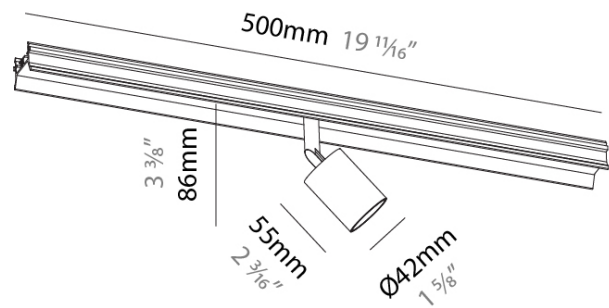

GENERAL

Series: Centriq
Partner: Prolicht
Division: Architectural
Installation: Recessed
Product Type: Spots
Mounting Location: Ceiling
Light Distribution: Adjustable / Direct

PHYSICAL

Shape: Rectangle
Diameter (mm): 42
Diameter (in): 1 5/8
Length (mm): 500
Length (in): 19 11/16
Height (mm): 86
Height (in): 3 3/8
Weight (kg): 0.615
Weight (lbs): 1.36

Fixture Finish: SSR / BKV / CWI / CRY / HAB / UFT / ITA / RUA / FTG / MYG / LOD / PUS / FRO / FUP / KIA / POP / BLS / SPG / MEY / GOH / CHC / COM / ABZ / JAG / OBR / MOS / ROR
Fixture Material: Aluminum

ELECTRICAL

Lamp Type: LED (Zhaga Standard)
Input Wattage (W): 6.6
Total Output Wattage (W): 6.27
Dimming: Non-Dimmable / 0-10V Dimming
Driver Included: Yes
Driver Location: Integrated
Driver Type: Constant Current - 120Vac
Driver Class: Class 2
Input Voltage (V): 120
Constant Current (MA): 350

LED

Number of LEDs: 1
Color Temperature (°K): 2700 / 3000 / 3500 / 4000
Max. Delivered Lumen (lm): 490 / 520 / 520 / 520
Nominal Lumen (lm): 732 / 769 / 780 / 780
CRI: >90 CRI
Lamp Life (hrs): 50000

OPTICAL

Reflector: 20 / 31 / 36 / 40 / 50
Adjustability: Rotational 360°; Tilt 90°

RATINGS AND CERTIFICATIONS

Certified By: Certified for North American Standards
IP rating: IP20