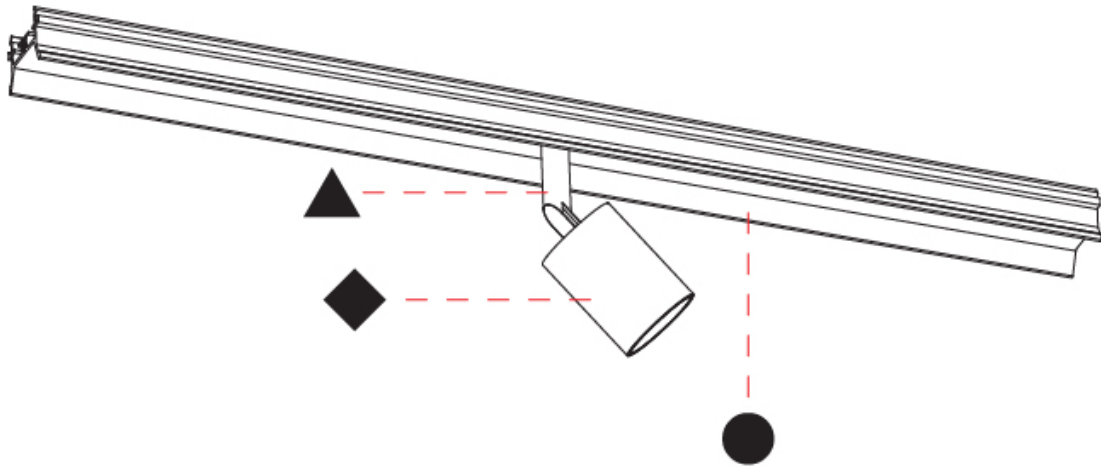

A38899-

PROJECT _____

TYPE _____

SPECIFIER _____

QUANTITY _____

DATE _____

A