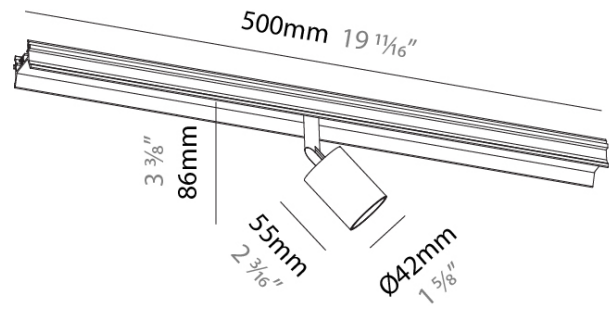

GENERAL

Series: Centriq
Partner: Prolicht
Division: Architectural
Installation: Recessed
Product Type: Spots
Mounting Location: Ceiling
Light Distribution: Adjustable / Direct

PHYSICAL

Shape: Rectangle
Diameter (mm): 42
Diameter (in): 1 5/8
Length (mm): 500
Length (in): 19 11/16
Height (mm): 86
Height (in): 3 3/8
Weight (kg): 0.615
Weight (lbs): 1.36

Fixture Finish: SSR / BKV / CWI / CRY / HAB / UFT / ITA / RUA / FTG / MYG / LOD / PUS / FRO / FUP / KIA / POP / BLS / SPG / MEY / GOH / CHC / COM / ABZ / JAG / OBR / MOS / ROR
Fixture Material: Aluminum

ELECTRICAL

Lamp Type: LED (Zhaga Standard)
Input Wattage (W): 6.6
Total Output Wattage (W): 6.27
Dimming: Non-Dimmable / 0-10V Dimming
Driver Included: Yes
Driver Location: Integrated
Driver Type: Constant Current - 120Vac
Driver Class: Class 2
Input Voltage (V): 120
Constant Current (MA): 350

LED

Number of LEDs: 1
Color Temperature (°K): 2700 / 3000 / 3500 / 4000
Max. Delivered Lumen (lm): 490 / 520 / 520 / 520
Nominal Lumen (lm): 732 / 769 / 780 / 780
CRI: >90 CRI
Lamp Life (hrs): 50000

OPTICAL

Reflector: 20 / 31 / 36 / 40 / 50
Adjustability: Rotational 360°; Tilt 90°

RATINGS AND CERTIFICATIONS

Certified By: Certified for North American Standards
IP rating: IP20