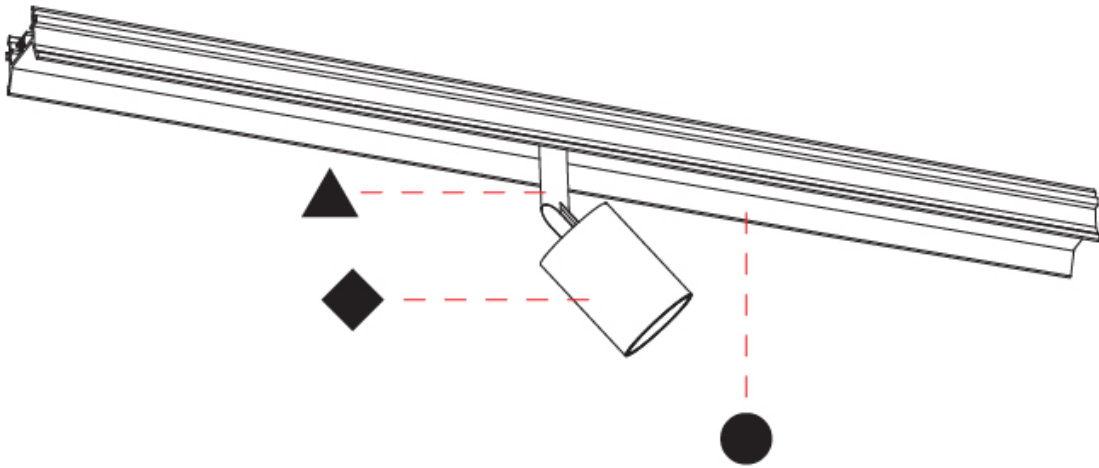

A38899-

PROJECT _____

TYPE _____

SPECIFIER _____

QUANTITY _____

DATE _____

A