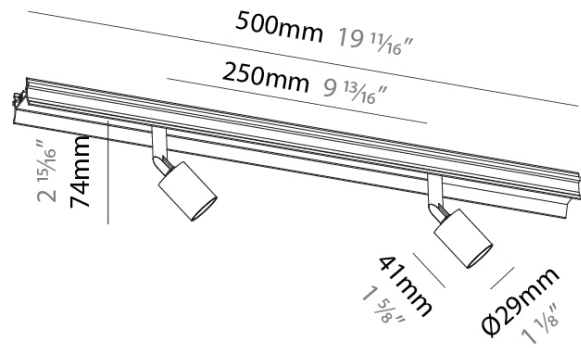

GENERAL

Series: Centriq
 Partner: Prolicht
 Division: Architectural
 Product Type: Spots
 Light Distribution: Adjustable / Direct

PHYSICAL

Aperture Sizes - Downlights: 1"
 Shape: Cylinder
 Diameter (mm): 29
 Diameter (in): 1 1/16
 Length (mm): 500
 Length (in): 19 11/16
 Height (mm): 74
 Height (in): 2 15/16
 Weight (kg): 0.634
 Weight (lbs): 1.4

OPTICAL

Optic°: 24 / 32
 Adjustability: Rotational 360°; Tilt 90°

RATINGS AND CERTIFICATIONS

Certified By: Certified for North American Standards
 IP rating: IP20

PROJECT

TYPE

SPECIFIER

QUANTITY