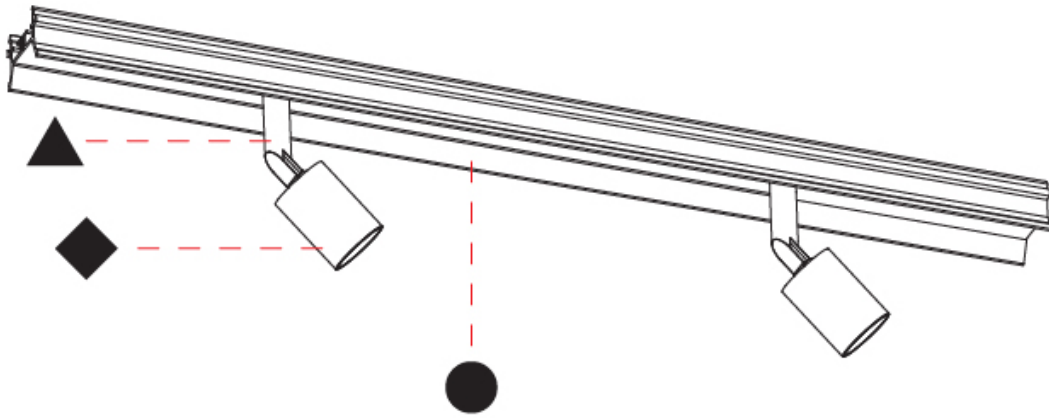

PROJECT

TYPE

SPECIFIER

QUANTITY

DATE