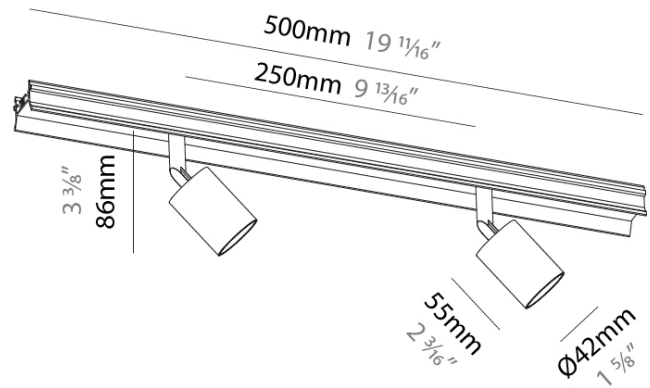

GENERAL

Series: Centriq
Partner: Prolicht
Division: Architectural
Installation: Recessed
Product Type: Spots
Mounting Location: Ceiling
Light Distribution: Adjustable / Direct

PHYSICAL

Aperture Sizes - Downlights: 1"
Shape: Cylinder
Diameter (mm): 42
Diameter (in): 1 5/8
Length (mm): 500
Length (in): 19 11/16
Height (mm): 86
Height (in): 3 3/8
Weight (kg): 0.742
Weight (lbs): 1.64
Fixture Finish: SSR / BKV / CWI / CRY / HAB / UFT / ITA / RUA / FTG / MYG / LOD / PUS / FRO / FUP / KIA / POP / BLS / SPG / MEY / GOH / CHC / COM / ABZ / JAG / OBR / MOS / ROR
Fixture Material: Aluminum

ELECTRICAL

Lamp Type: LED (Zhaga Standard)
Input Wattage (W): 13
Total Output Wattage (W): 11.7
Dimming: [Non-Dimmable / 0-10V Dimming](#)
Driver Included: Yes
Driver Location: Integrated
Driver Type: Constant Current - 120Vac
Driver Class: Class 2
Input Voltage (V): 120
Constant Current (MA): 500

LED

Number of LEDs: 2
Color Temperature (°K): [2700](#) / [3000](#) / [3500](#) / [4000](#)
Max. Delivered Lumen (lm): 756 / 800 / 850 / 867
Nominal Lumen (lm): 921 / 974 / 1035 / 1056
CRI: >90 CRI
Lamp Life (hrs): 50000

OPTICAL

Beam Angle: 12
Adjustability: Rotational 360°; Tilt 90°

RATINGS AND CERTIFICATIONS

Certified By: Certified for North American Standards
IP rating: IP20