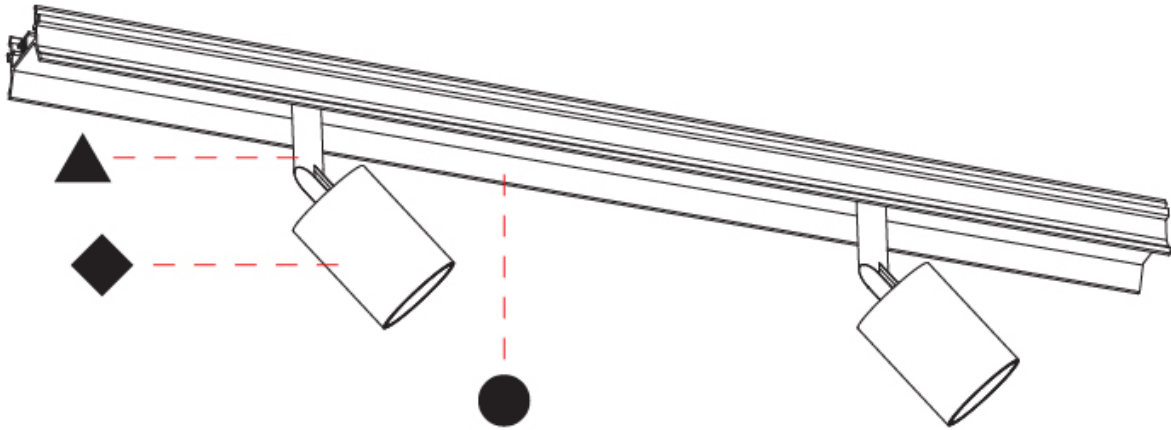

PROJECT
TYPE
SPECIFIER
QUANTITY
DATE